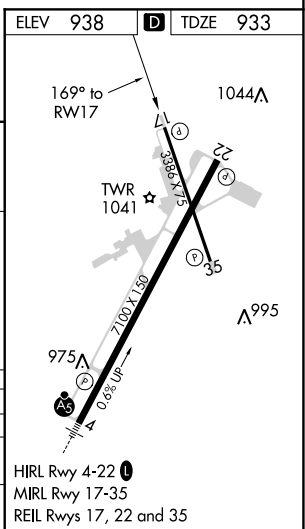

WAAS CH 48934 W17A	APP CRS 169°	Rwy Idg TDZE Apt Elev	3386 933 938
--	------------------------	-----------------------------	---

RNAV (GPS) RWY 17

LYNCHBURG RGNL/PRESTON GLENN FIELD (LYH)

RNP APCH.	MISSED APPROACH: Climb to 1400 then climbing left turn to 3400 direct CONCO and hold.
<p>▼ Procedure NA at night.</p> <p>▲ Rwy 17 helicopter visibility reduction below 1 SM NA.</p>	

ATIS 119.8	ROANOKE APP CON 135.0 254.325	LYNCHBURG TOWER ★ 127.65 (CTAF) 257.8	GND CON 121.9	UNICOM 122.95
----------------------	---	---	-------------------------	-------------------------

CATEGORY	A	B	C	D
LP MDA	1320-1	387 (400-1)		NA
LNAV MDA	1360-1	427 (500-1)		NA
CIRCLING	1660-1 722 (800-1)	1780-1¼ 842 (900-1¼)		NA