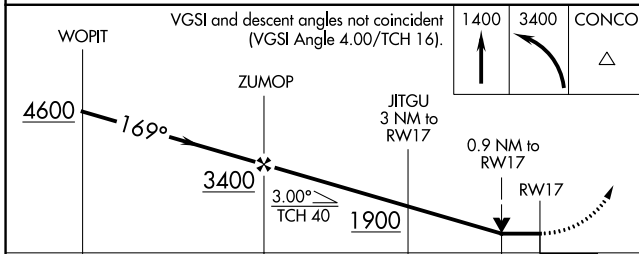

WAAS CH 48934 W17A	APP CRS 169°	Rwy Idg TDZE Apt Elev	3386 933 938
--	------------------------	-----------------------------	---

RNAV (GPS) RWY 17

LYNCHBURG RGNL/PRESTON GLENN FIELD (LYH)

RNP APCH.	MISSED APPROACH: Climb to 1400 then climbing left turn to 3400 direct CONCO and hold.
<p>▼ Procedure NA at night.</p> <p>▲ Rwy 17 helicopter visibility reduction below 1 SM NA.</p>	

ATIS 119.8	ROANOKE APP CON 135.0 254.325	LYNCHBURG TOWER ★ 127.65 (CTAF) 257.8	GND CON 121.9	UNICOM 122.95
----------------------	---	---	-------------------------	-------------------------

CATEGORY	A	B	C	D
LP MDA	1320-1	387 (400-1)		NA
LNAV MDA	1360-1	427 (500-1)		NA
CIRCLING	1660-1 722 (800-1)	1780-1¼ 842 (900-1¼)		NA