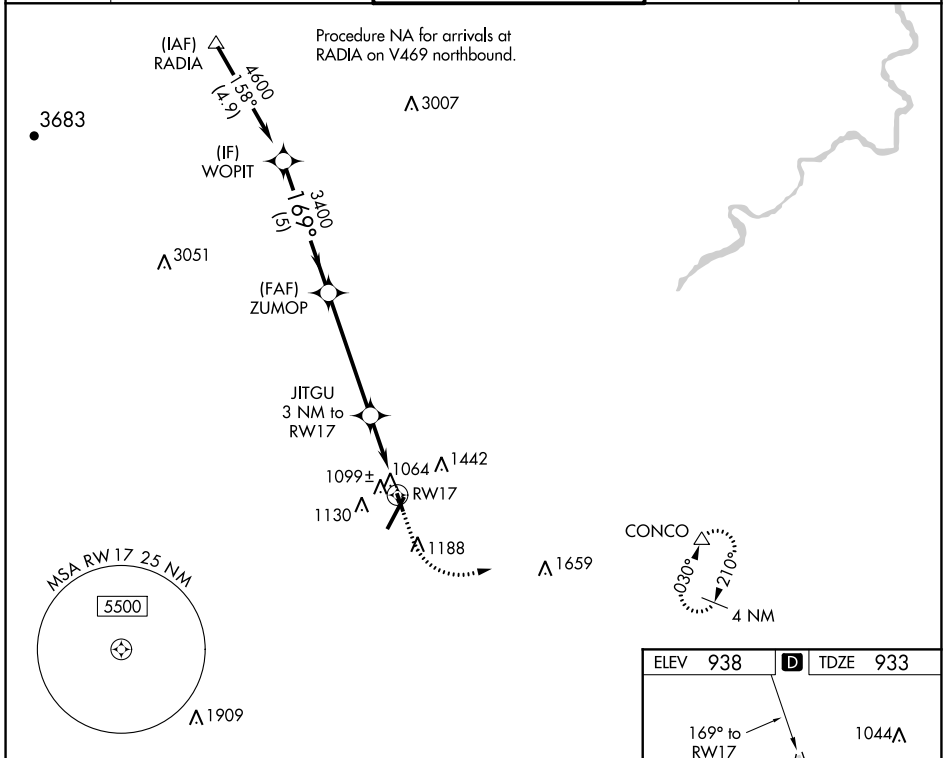

WAAS CH 48934 W17A	APP CRS 169°	Rwy Idg TDZE Apt Elev	3386 933 938
--	------------------------	-----------------------------	---

RNAV (GPS) RWY 17

LYNCHBURG RGNL/PRESTON GLENN FIELD (LYH)

RNP APCH.	MISSED APPROACH: Climb to 1400 then climbing left turn to 3400 direct CONCO and hold.
<p>▼ Procedure NA at night.</p> <p>▲ Rwy 17 helicopter visibility reduction below 1 SM NA.</p>	

ATIS 119.8	ROANOKE APP CON 135.0 254.325	LYNCHBURG TOWER ★ 127.65 (CTAF) 257.8	GND CON 121.9	UNICOM 122.95
----------------------	---	---	-------------------------	-------------------------

CATEGORY	A	B	C	D
LP MDA	1320-1	387 (400-1)		NA
LNAV MDA	1360-1	427 (500-1)		NA
CIRCLING	1660-1 722 (800-1)	1780-1¼ 842 (900-1¼)		NA

NE-3, 25 FEB 2021 to 25 MAR 2021

NE-3, 25 FEB 2021 to 25 MAR 2021