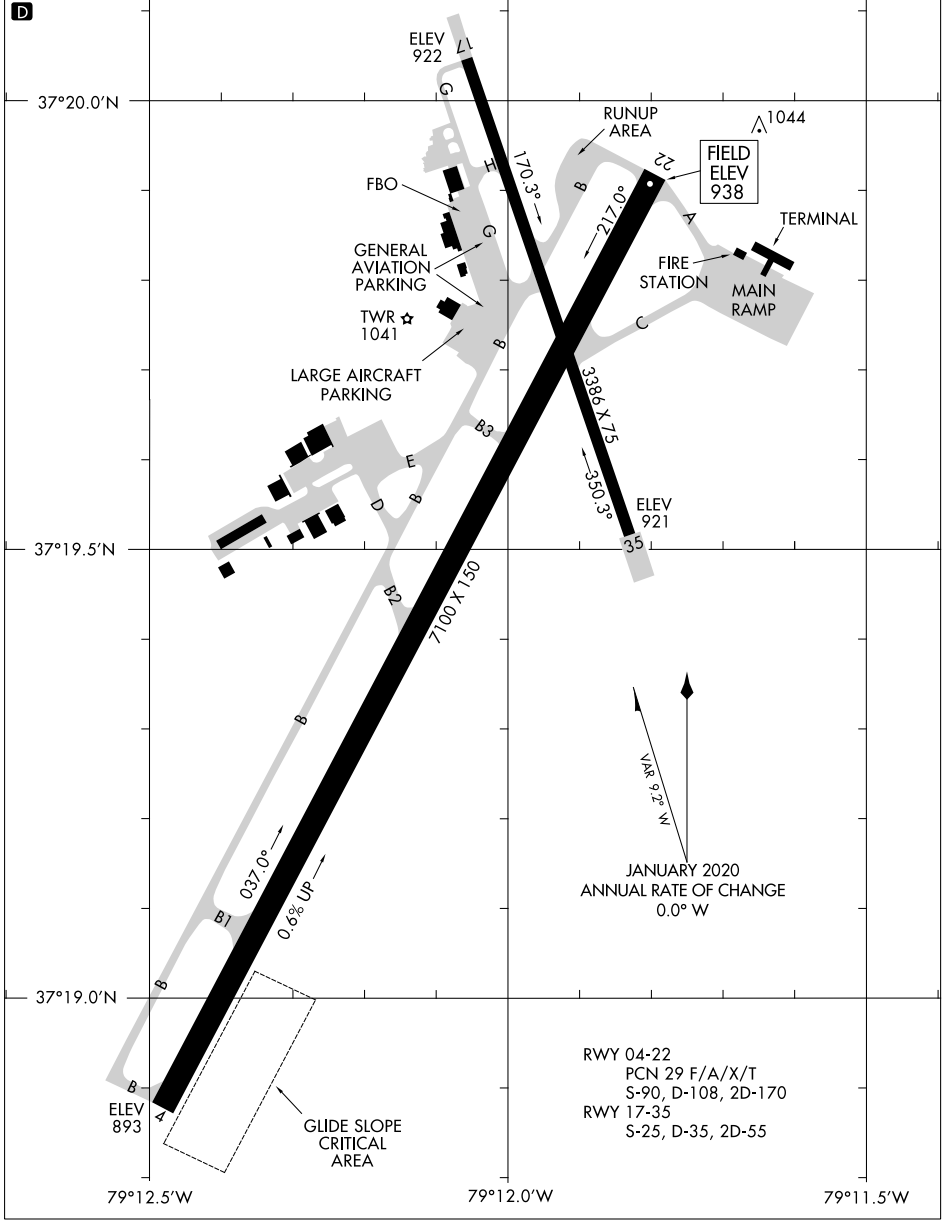

20086 **AIRPORT DIAGRAM** LYNCHBURG RGNL/PRESTON GLENN FLD (LYH) LYNCHBURG, VIRGINIA
 AL-499 (FAA)

ATIS
 119.8
 LYNCHBURG TOWER*
 127.65 257.8
 GND CON
 121.9

CAUTION: BE ALERT TO RUNWAY CROSSING CLEARANCES.
READBACK OF ALL RUNWAY HOLDING INSTRUCTIONS IS REQUIRED.

NE-3, 25 FEB 2021 to 25 MAR 2021

NE-3, 25 FEB 2021 to 25 MAR 2021