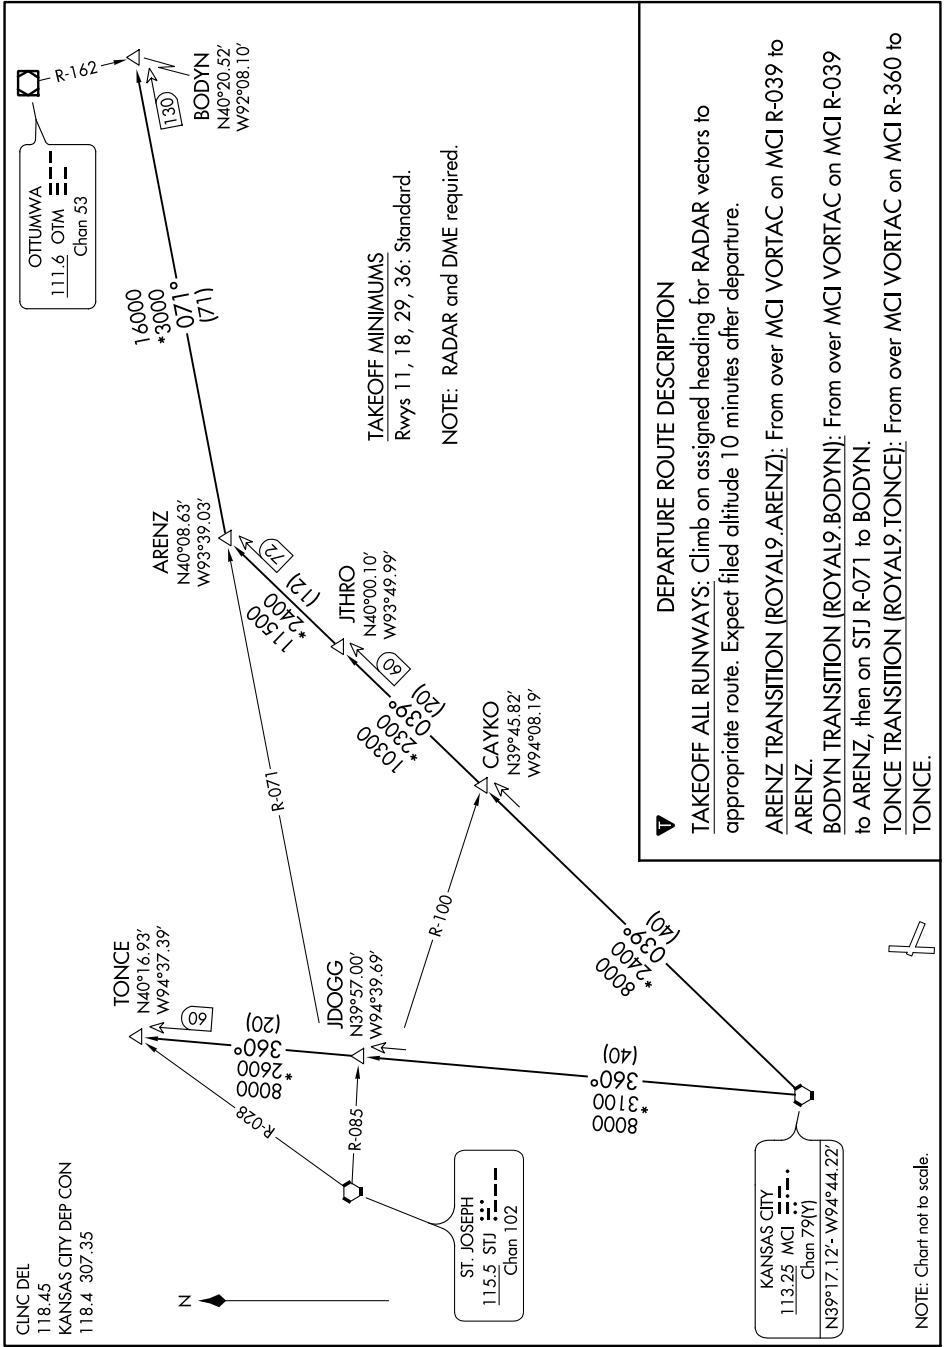

# ROYAL NINE DEPARTURE

AL-6104 (FAA)

LEE'S SUMMIT, MISSOURI

NC-3, 25 FEB 2021 to 25 MAR 2021

NC-3, 25 FEB 2021 to 25 MAR 2021

CINC DEL  
118.45  
KANSAS CITY DEP CON  
118.4 307.35

ST. JOSEPH  
115.5 STJ  
Chan 102

KANSAS CITY  
113.25 MCI  
Chan 79(Y)  
N39°17.12' W94°44.22'

NOTE: Chart not to scale.

# ROYAL NINE DEPARTURE