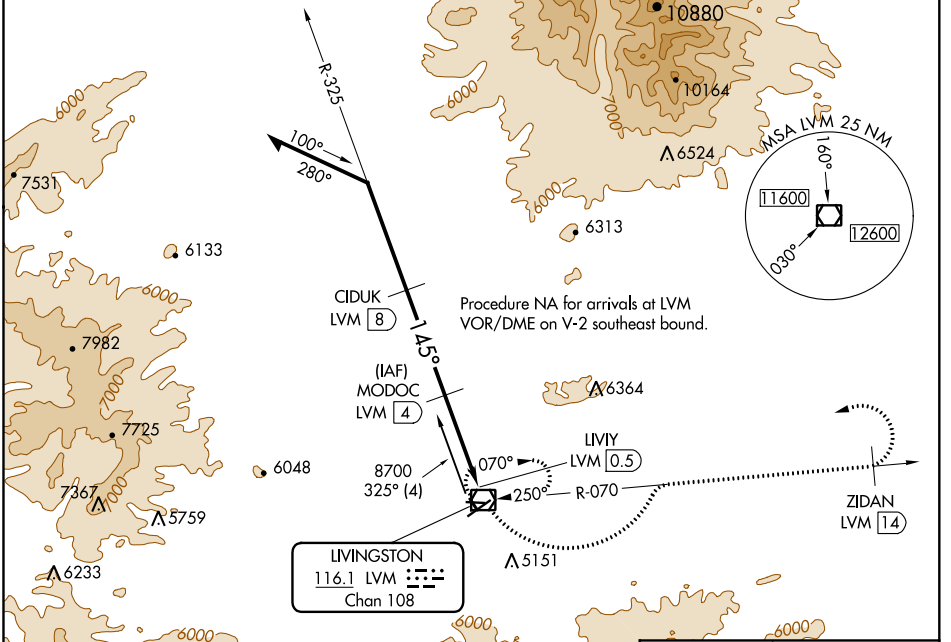

VOR/DME LVM 116.1 Chan 108	APP CRS 145°	Rwy Idg TDZE Apt Elev 4660	N/A N/A
------------------------------------------------	------------------------	--------------------------------------------	--------------------------

VOR/DME-B

MISSION FIELD (LVM)

MISSED APPROACH: Climbing left turn to 9900 via LVM VOR/DME R-070 to ZIDAN/14 DME and left turn direct LVM VOR/DME and hold.

ASOS 135.275	BIG SKY APP CON ★ 119.55 235.775	UNICOM 123.0 (CTAF)
------------------------	--------------------------------------------	-------------------------------

Remain within 12 NM	MODOC LVM 4	9900 LVM R-070	ZIDAN LVM 14	LVM
8700	10000			
7400				
6300				
4 NM	3.5 NM			

CATEGORY	A	B	C	D
CIRCLING	5540-1 880 (900-1)	5540-1¼ 880 (900-1¼)	5540-2½ 880 (900-2½)	5580-3 920 (1000-3)

NW-1, 25 FEB 2021 to 25 MAR 2021

NW-1, 25 FEB 2021 to 25 MAR 2021