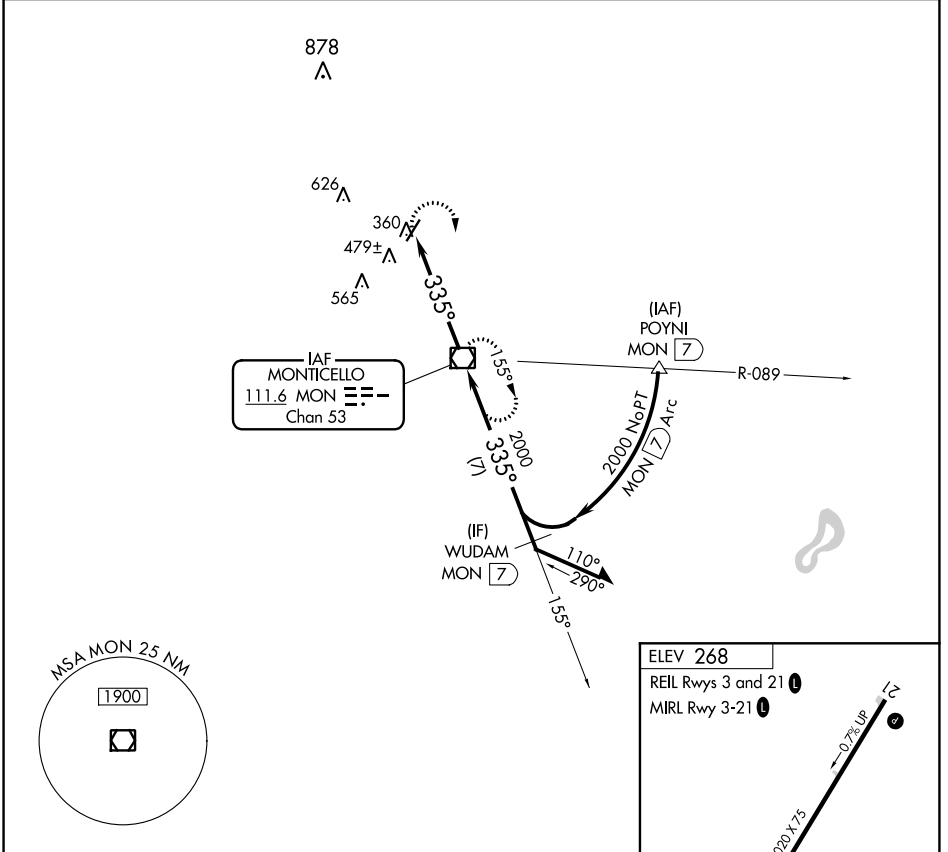

VOR/DME MON <b>111.6</b> Chan 53	APP CRS <b>335°</b>	Rwy Idg N/A	TDZE N/A
		Apt Elev <b>268</b>	

**VOR-A**

MONTECELLO MUNI/ELLIS FIELD (LLQ)

**⚠** When local altimeter setting not received, use Pine Bluff altimeter setting and increase all MDA 100 feet and Cat C visibility 1/2 SM.

**⚠** MISSED APPROACH: Climbing right turn to 2500 direct MON VOR/DME and hold. Continue climb in hold to 2500.

ASOS <b>133.325</b>	MEMPHIS CENTER <b>135.875 269.35</b>	UNICOM <b>122.8</b> (CTAF) <b>📻</b>
------------------------	---	--

CATEGORY	A	B	C	D	FAF to MAP 4.7 NM					
<b>C</b> CIRCLING	780-1	512 (600-1)	980-2 712 (800-2)	NA	Knots	60	90	120	150	180
					Min:Sec	4:42	3:08	2:21	1:53	1:34

**VOR-A**

SC-1, 25 FEB 2021 to 25 MAR 2021

SC-1, 25 FEB 2021 to 25 MAR 2021