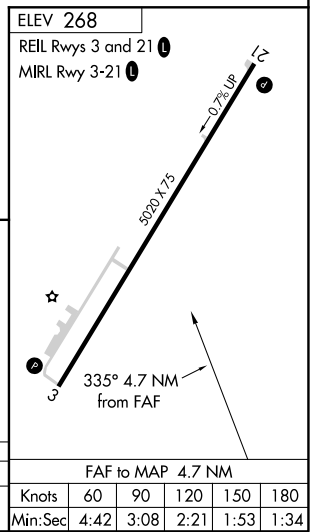

VOR/DME MON <b>111.6</b> Chan 53	APP CRS <b>335°</b>	Rwy Idg N/A	TDZE N/A
		Apt Elev <b>268</b>	

**VOR-A**

MONTECELLO MUNI/ELLIS FIELD (LLQ)

**⚠** When local altimeter setting not received, use Pine Bluff altimeter setting and increase all MDA 100 feet and Cat C visibility 1/2 SM.

**⚠** MISSED APPROACH: Climbing right turn to 2500 direct MON VOR/DME and hold. Continue climb in hold to 2500.

ASOS <b>133.325</b>	MEMPHIS CENTER <b>135.875 269.35</b>	UNICOM <b>122.8</b> (CTAF) <b>📻</b>
------------------------	---	--

CATEGORY	A	B	C	D	FAF to MAP 4.7 NM					
<b>C</b> CIRCLING	780-1	512 (600-1)	980-2 712 (800-2)	NA	Knots	60	90	120	150	180
					Min:Sec	4:42	3:08	2:21	1:53	1:34

**VOR-A**

SC-1, 25 FEB 2021 to 25 MAR 2021

SC-1, 25 FEB 2021 to 25 MAR 2021