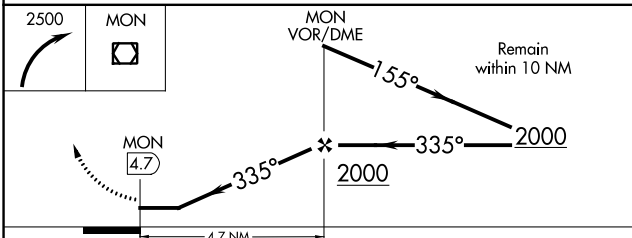

VOR/DME MON <b>111.6</b> Chan 53	APP CRS <b>335°</b>	Rwy Idg N/A	TDZE N/A
		Apt Elev <b>268</b>	

**VOR-A**

MONTECELLO MUNI/ELLIS FIELD (LLQ)

**⚠** When local altimeter setting not received, use Pine Bluff altimeter setting and increase all MDA 100 feet and Cat C visibility 1/2 SM.

**⚠** MISSED APPROACH: Climbing right turn to 2500 direct MON VOR/DME and hold. Continue climb in hold to 2500.

ASOS <b>133.325</b>	MEMPHIS CENTER <b>135.875 269.35</b>	UNICOM <b>122.8</b> (CTAF) <b>📻</b>
------------------------	---	--

CATEGORY	A	B	C	D	FAF to MAP 4.7 NM					
<b>C</b> CIRCLING	780-1	512 (600-1)	980-2 712 (800-2)	NA	Knots	60	90	120	150	180
					Min:Sec	4:42	3:08	2:21	1:53	1:34

**VOR-A**

SC-1, 25 FEB 2021 to 25 MAR 2021

SC-1, 25 FEB 2021 to 25 MAR 2021