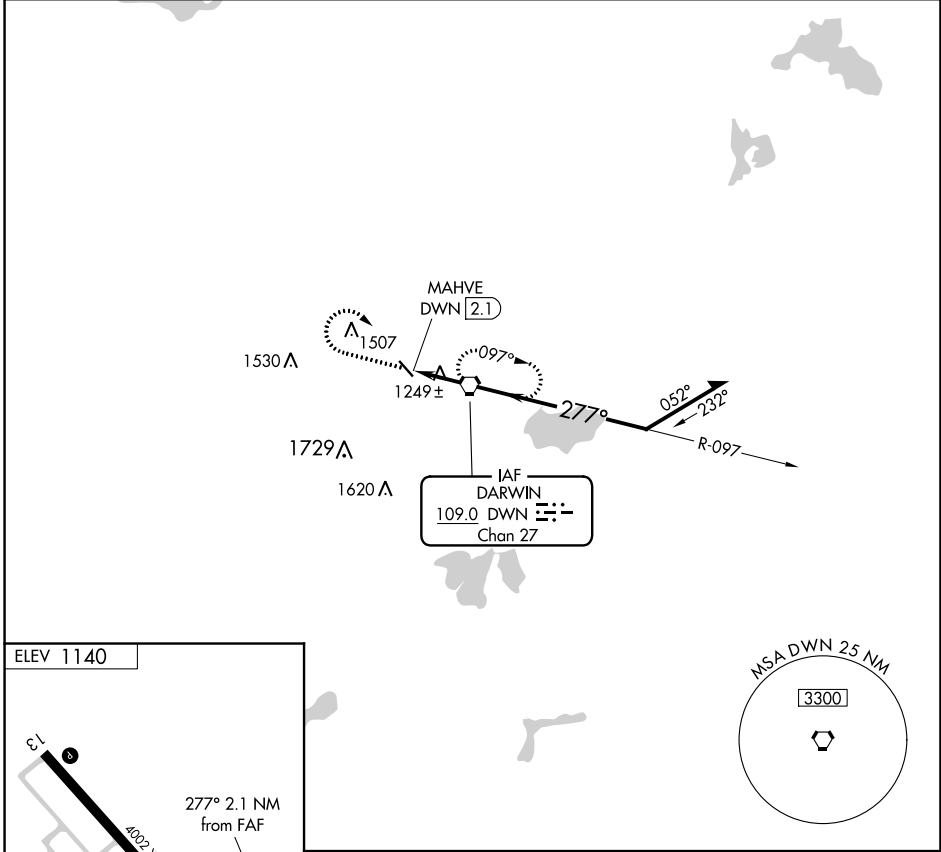

VORTAC DWN 109.0 Chan 27	APP CRS 277°	Rwy Idg TDZE Apt Elev	N/A N/A 1140
---------------------------------------	------------------------	-----------------------------	---

VOR-A
LITCHFIELD MUNI (LJF)

⚠ When local altimeter setting not received, use Hutchinson altimeter setting and increase all MDA 60 feet, and increase visibility Circling Cat D ¼ mile.

MISSED APPROACH: Climb to 1800 then climbing right turn to 2800 direct DWN VORTAC and hold.

AWOS-3 109.0	MINNEAPOLIS CENTER 125.5 323.1	CTAF 122.9 0
------------------------	--	------------------------

FAF to MAP 2.1 NM						
Knots	60	90	120	150	180	
Min:Sec	2:06	1:24	1:03	0:50	0:42	
CATEGORY	A		B		C	D
CIRCLING	1600-1		460 (500-1)		1600-1½ 460 (500-1½)	1860-2¼ 720 (800-2¼)

NC-1, 25 FEB 2021 to 25 MAR 2021

NC-1, 25 FEB 2021 to 25 MAR 2021