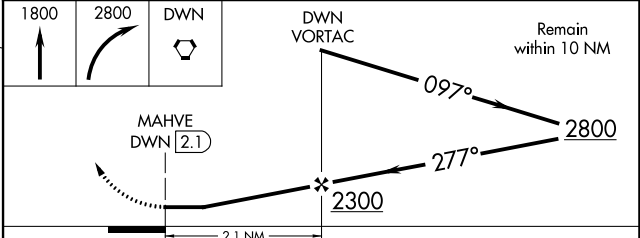

VORTAC DWN 109.0 Chan 27	APP CRS 277°	Rwy Idg TDZE Apt Elev	N/A N/A 1140
---------------------------------------	------------------------	-----------------------------	---

VOR-A
LITCHFIELD MUNI (LJF)

⚠ When local altimeter setting not received, use Hutchinson altimeter setting and increase all MDA 60 feet, and increase visibility Circling Cat D ¼ mile.

MISSED APPROACH: Climb to 1800 then climbing right turn to 2800 direct DWN VORTAC and hold.

AWOS-3 109.0	MINNEAPOLIS CENTER 125.5 323.1	CTAF 122.9 0
------------------------	--	------------------------