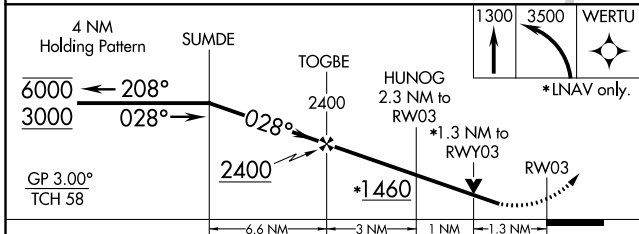

WAAS CH 69243 W03A	APP CRS 028°	Rwy Idg TDZE Apt Elev	5001 684 694
--	------------------------	-----------------------------	---

RNAV (GPS) RWY 3

LAGRANGE-CALLAWAY (LGC)

RNP APCH. ⚠ Circling Rwy 13, 21 NA at night. ⚠ Rwy 3 helicopter visibility reduction below 3/4 SM NA. For uncompensated Baro-VNAV systems, LNAV/VNAV NA below -16°C or above 54°C.		MISSED APPROACH: Climb to 1300 then climbing left turn to 3500 direct WERTU and hold, continue climb-in-hold to 3500.	
AWOS-3 126.325	ATLANTA APP CON* 125.5 323.1	CLINC DEL 119.25	UNICOM 122.975 (CTAF)

SE-4, 25 FEB 2021 to 25 MAR 2021

SE-4, 25 FEB 2021 to 25 MAR 2021

CATEGORY	A	B	C	D
LPV DA		1064-1	380 (400-1)	
LNAV/VNAV DA		1044-1	360 (400-1)	
LNAV MDA	1140-1	456 (500-1)	1140-1 3/8	456 (500-1 3/8)
CIRCLING	1280-1	586 (600-1)	1540-2 1/2 846 (900-2 1/2)	1600-3 906 (1000-3)