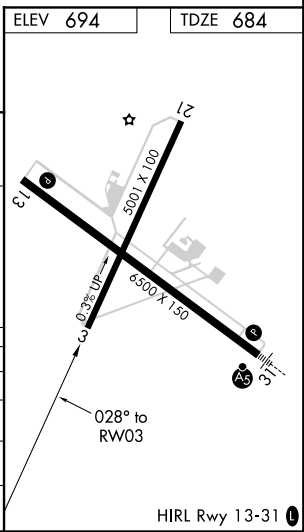

WAAS CH 69243 W03A	APP CRS 028°	Rwy Idg TDZE Apt Elev	5001 684 694
--	------------------------	-----------------------------	---

RNAV (GPS) RWY 3

LAGRANGE-CALLAWAY (LGC)

RNP APCH. ⚠ Circling Rwy 13, 21 NA at night. ⚠ Rwy 3 helicopter visibility reduction below 3/4 SM NA. For uncompensated Baro-VNAV systems, LNAV/VNAV NA below -16°C or above 54°C.		MISSED APPROACH: Climb to 1300 then climbing left turn to 3500 direct WERTU and hold, continue climb-in-hold to 3500.	
AWOS-3 126.325	ATLANTA APP CON* 125.5 323.1	CLINC DEL 119.25	UNICOM 122.975 (CTAF)

SE-4, 25 FEB 2021 to 25 MAR 2021

SE-4, 25 FEB 2021 to 25 MAR 2021

CATEGORY	A	B	C	D
LPV DA		1064-1	380 (400-1)	
LNAV/VNAV DA		1044-1	360 (400-1)	
LNAV MDA	1140-1	456 (500-1)	1140-1 3/8	456 (500-1 3/8)
CIRCLING	1280-1	586 (600-1)	1540-2 1/2 846 (900-2 1/2)	1600-3 906 (1000-3)