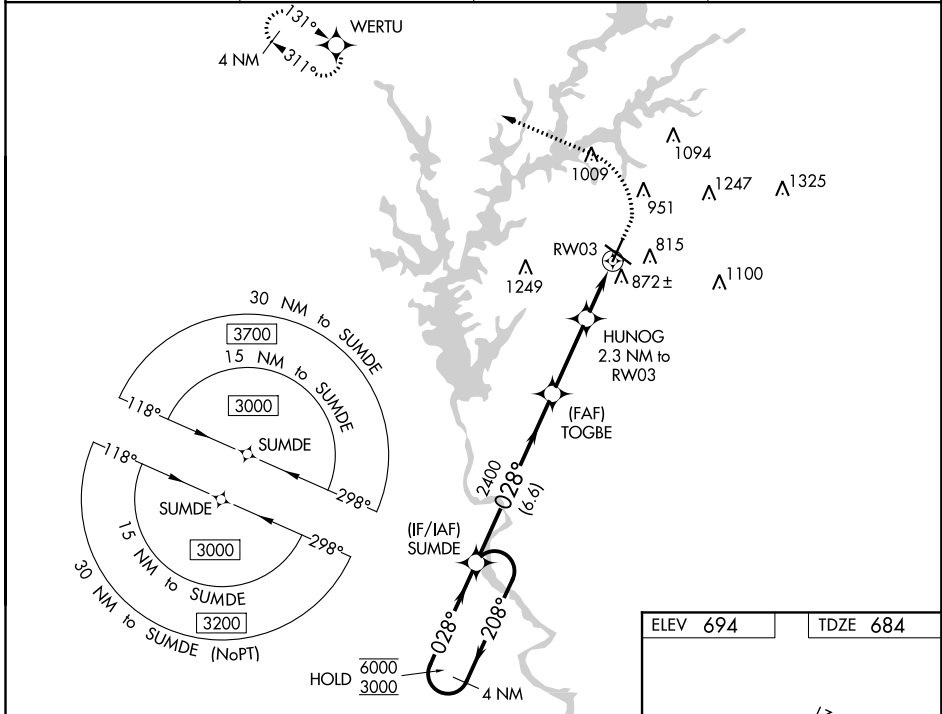

WAAS CH 69243 W03A	APP CRS 028°	Rwy Idg TDZE Apt Elev	5001 684 694
--	------------------------	-----------------------------	---

RNAV (GPS) RWY 3

LAGRANGE-CALLAWAY (LGC)

RNP APCH. ⚠ Circling Rwy 13, 21 NA at night. ⚠ Rwy 3 helicopter visibility reduction below 3/4 SM NA. For uncompensated Baro-VNAV systems, LNAV/VNAV NA below -16°C or above 54°C.		MISSED APPROACH: Climb to 1300 then climbing left turn to 3500 direct WERTU and hold, continue climb-in-hold to 3500.	
AWOS-3 126.325	ATLANTA APP CON* 125.5 323.1	CLINC DEL 119.25	UNICOM 122.975 (CTAF)

SE-4, 25 FEB 2021 to 25 MAR 2021

SE-4, 25 FEB 2021 to 25 MAR 2021

CATEGORY	A	B	C	D
LPV DA		1064-1	380 (400-1)	
LNAV/VNAV DA		1044-1	360 (400-1)	
LNAV MDA	1140-1	456 (500-1)	1140-1 3/8	456 (500-1 3/8)
CIRCLING	1280-1	586 (600-1)	1540-2 1/2 846 (900-2 1/2)	1600-3 906 (1000-3)