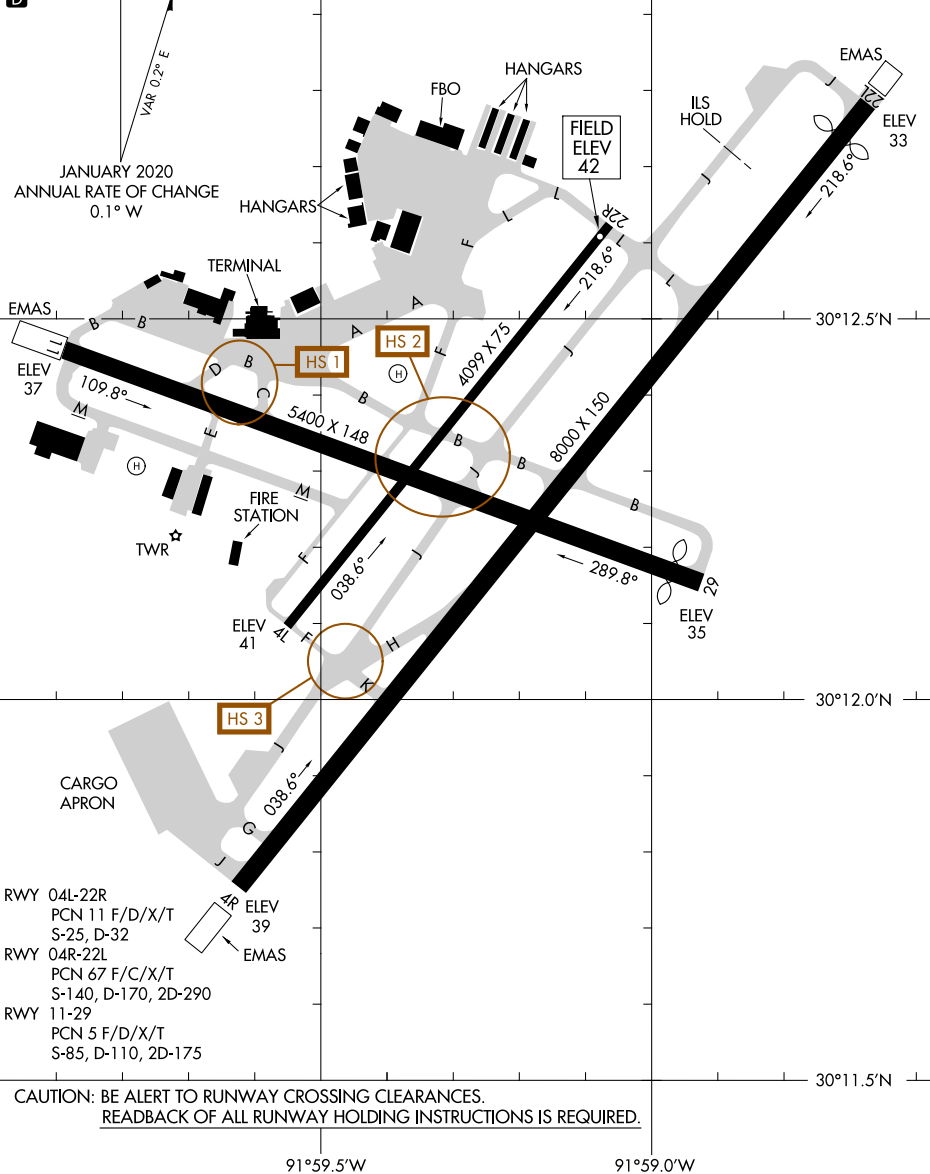

20086 **AIRPORT DIAGRAM** LAFAYETTE RGNL/PAUL FOURNET FIELD (LFT)
 AL-865 (FAA) LAFAYETTE, LOUISIANA

ATIS
 134.05
 LAFAYETTE TOWER ★
 118.5 257.8
 GND CON
 121.8
 CLNC DEL
 125.55
D

△ 163

SC-4, 25 FEB 2021 to 25 MAR 2021

SC-4, 25 FEB 2021 to 25 MAR 2021