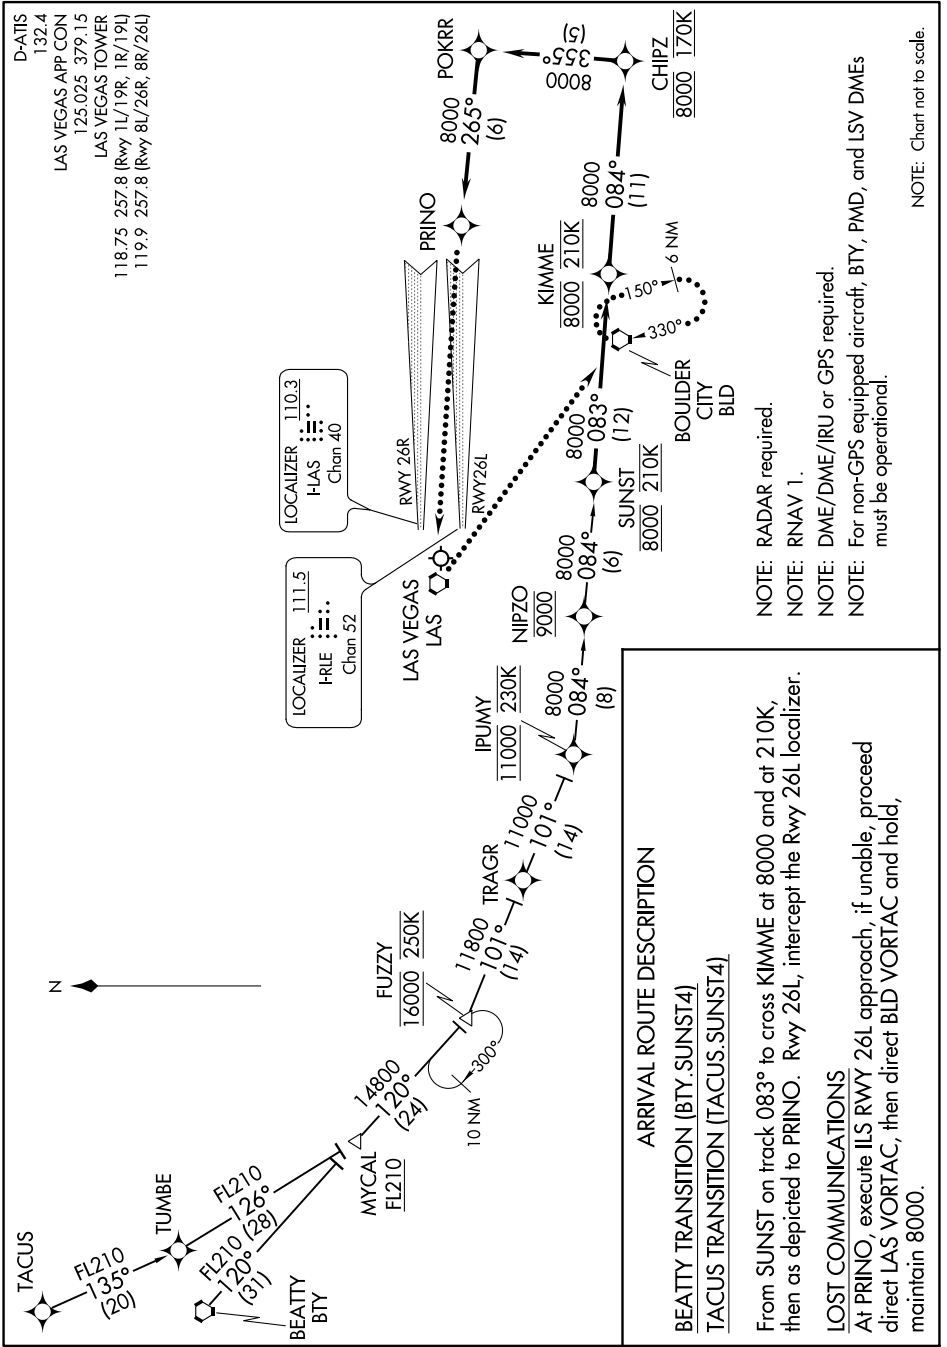

SUNST FOUR ARRIVAL (RNAV)

AL-662 (FAA)

MC CARRAN INTL (LAS)
LAS VEGAS, NEVADA

SW-4, 25 FEB 2021 to 25 MAR 2021

D-ATIS 132.4
 LAS VEGAS APP CON 125.025 379 1.5
 LAS VEGAS TOWER 118.75 257.8 (Rwy 1L/19R, 1R/19L)
 119.9 257.8 (Rwy 8L/26R, 8R/26L)

LOCALIZER 111.5
 HRL
 Chan 52

LOCALIZER 110.3
 HIAS
 Chan 40

NOTE: RADAR required.
 NOTE: RNAV 1.
 NOTE: DME/DME/IRU or GPS required.
 NOTE: For non-GPS equipped aircraft, BTY, PMD, and LSV DMEs must be operational.

NOTE: Chart not to scale.

SW-4, 25 FEB 2021 to 25 MAR 2021