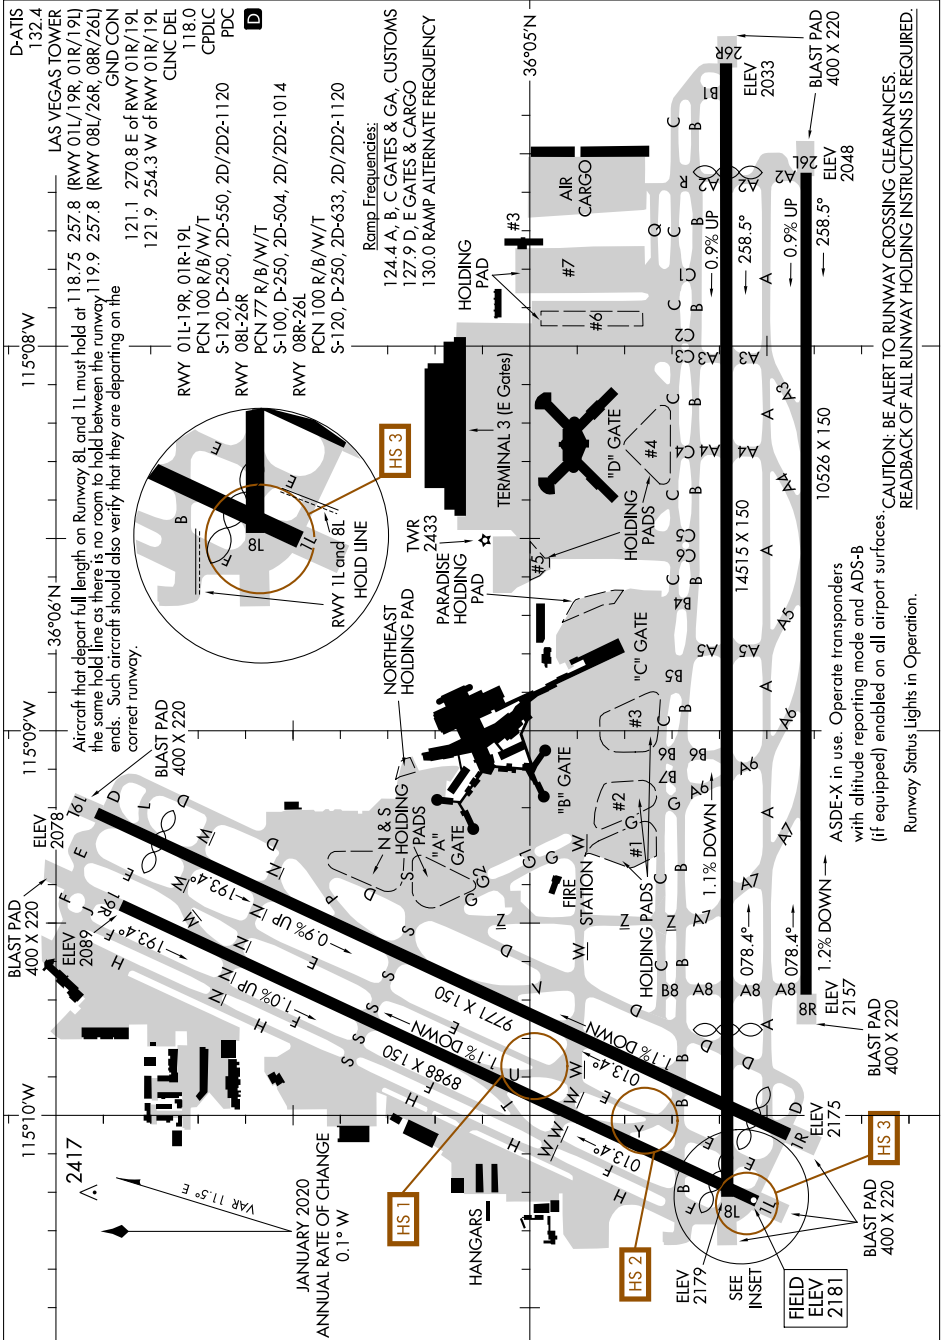

AIRPORT DIAGRAM

AL-662 (FAA)

MC CARRAN INTL (LAS)
LAS VEGAS, NEVADA

SW-4, 25 FEB 2021 to 25 MAR 2021

AIRPORT DIAGRAM

LAS VEGAS, NEVADA
MC CARRAN INTL (LAS)

SW-4, 25 FEB 2021 to 25 MAR 2021