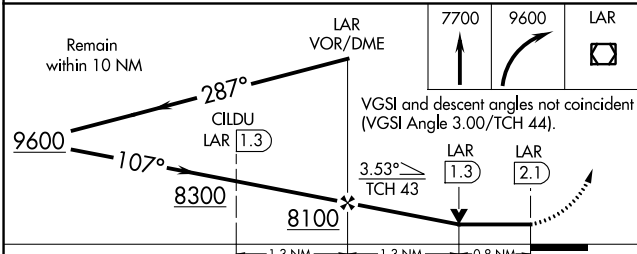

VOR/DME LAR 117.6 Chan 123	APP CRS 107°	Rwy Idg TDZE Apt Elev	6300 7275 7284
---	------------------------	-----------------------------	---

VOR/DME RWY 12

LARAMIE RGNL (L.A.R.)

-35°C	MISSED APPROACH: Climb to 7700 then climbing right turn to 9600 direct LAR VOR/DME and hold, continue climb-in-hold to 9600.	
-------	--	--

ASOS 135.475	DENVER CENTER 125.9 284.7	UNICOM 123.05 (CTAF)
------------------------	-------------------------------------	--------------------------------

NW-1, 25 FEB 2021 to 25 MAR 2021

NW-1, 25 FEB 2021 to 25 MAR 2021