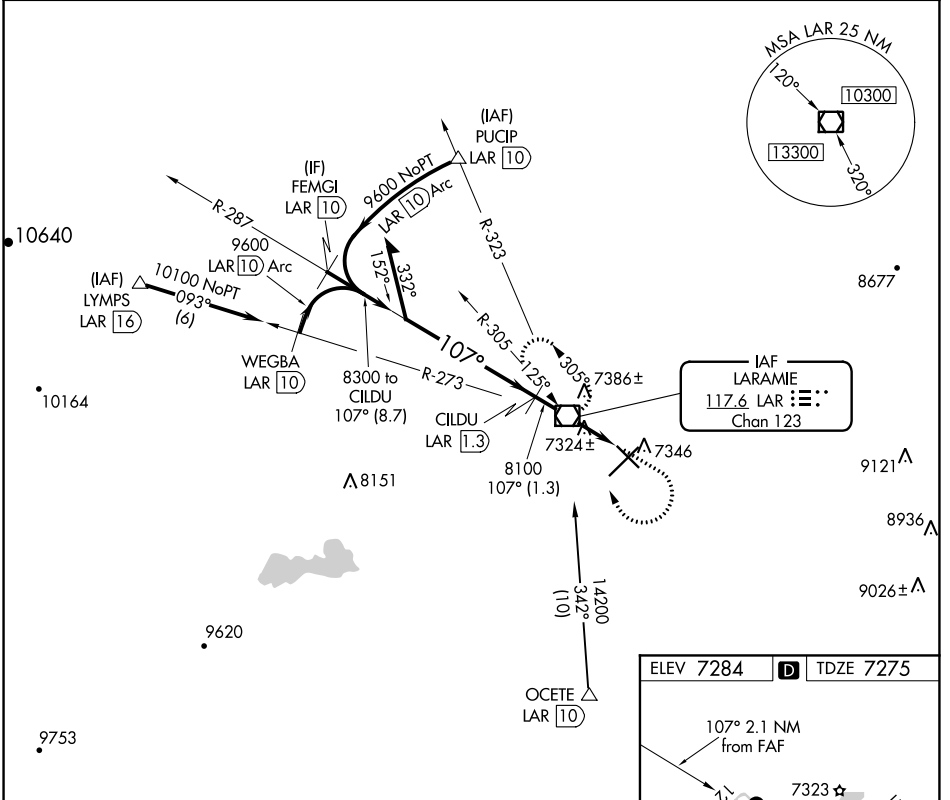

VOR/DME LAR 117.6 Chan 123	APP CRS 107°	Rwy Idg TDZE Apt Elev	6300 7275 7284
---	------------------------	-----------------------------	---

VOR/DME RWY 12

LARAMIE RGNL (L.A.R.)

-35°C	MISSED APPROACH: Climb to 7700 then climbing right turn to 9600 direct LAR VOR/DME and hold, continue climb-in-hold to 9600.	
-------	--	--

ASOS 135.475	DENVER CENTER 125.9 284.7	UNICOM 123.05 (CTAF)
------------------------	-------------------------------------	--------------------------------

NW-1, 25 FEB 2021 to 25 MAR 2021

NW-1, 25 FEB 2021 to 25 MAR 2021

CATEGORY	A	B	C	D
S-12	7580-1 305 (300-1)			
CIRCLING	7660-1 376 (400-1)	7740-1 456 (500-1)	7740-1½ 456 (500-1½)	7840-2 556 (600-2)

REIL Rwy's 3, 12 and 21
MIRL Rwy's 3-21 and 12-30