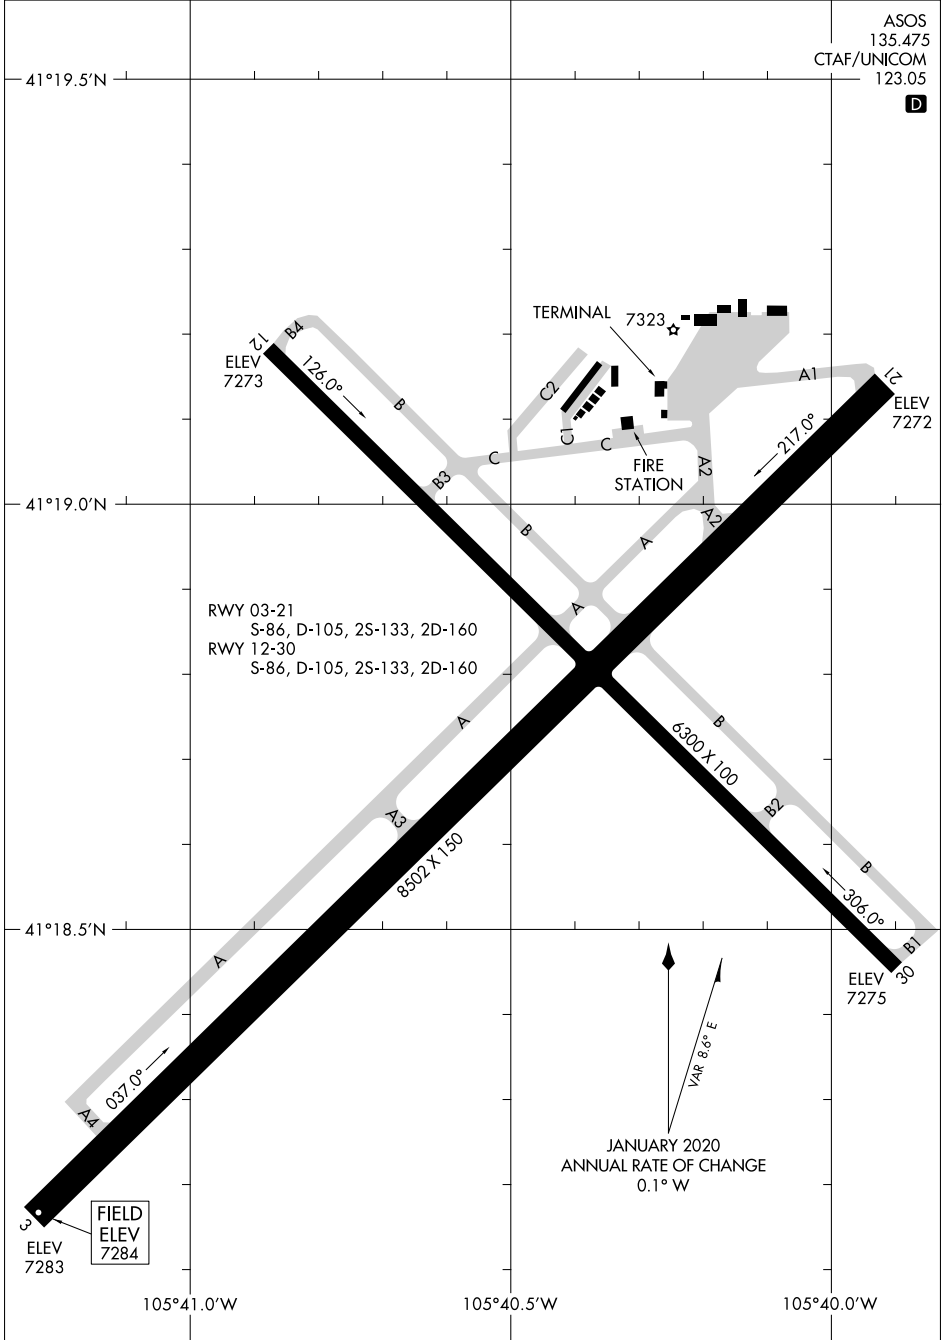

20086

AIRPORT DIAGRAM

AL-225 (FAA)

LARAMIE RGNL (LAR)
LARAMIE, WYOMING

ASOS
135.475
CTAF/UNICOM
123.05

NW-1, 25 FEB 2021 to 25 MAR 2021

NW-1, 25 FEB 2021 to 25 MAR 2021

AIRPORT DIAGRAM

20086

LARAMIE, WYOMING
LARAMIE RGNL (LAR)