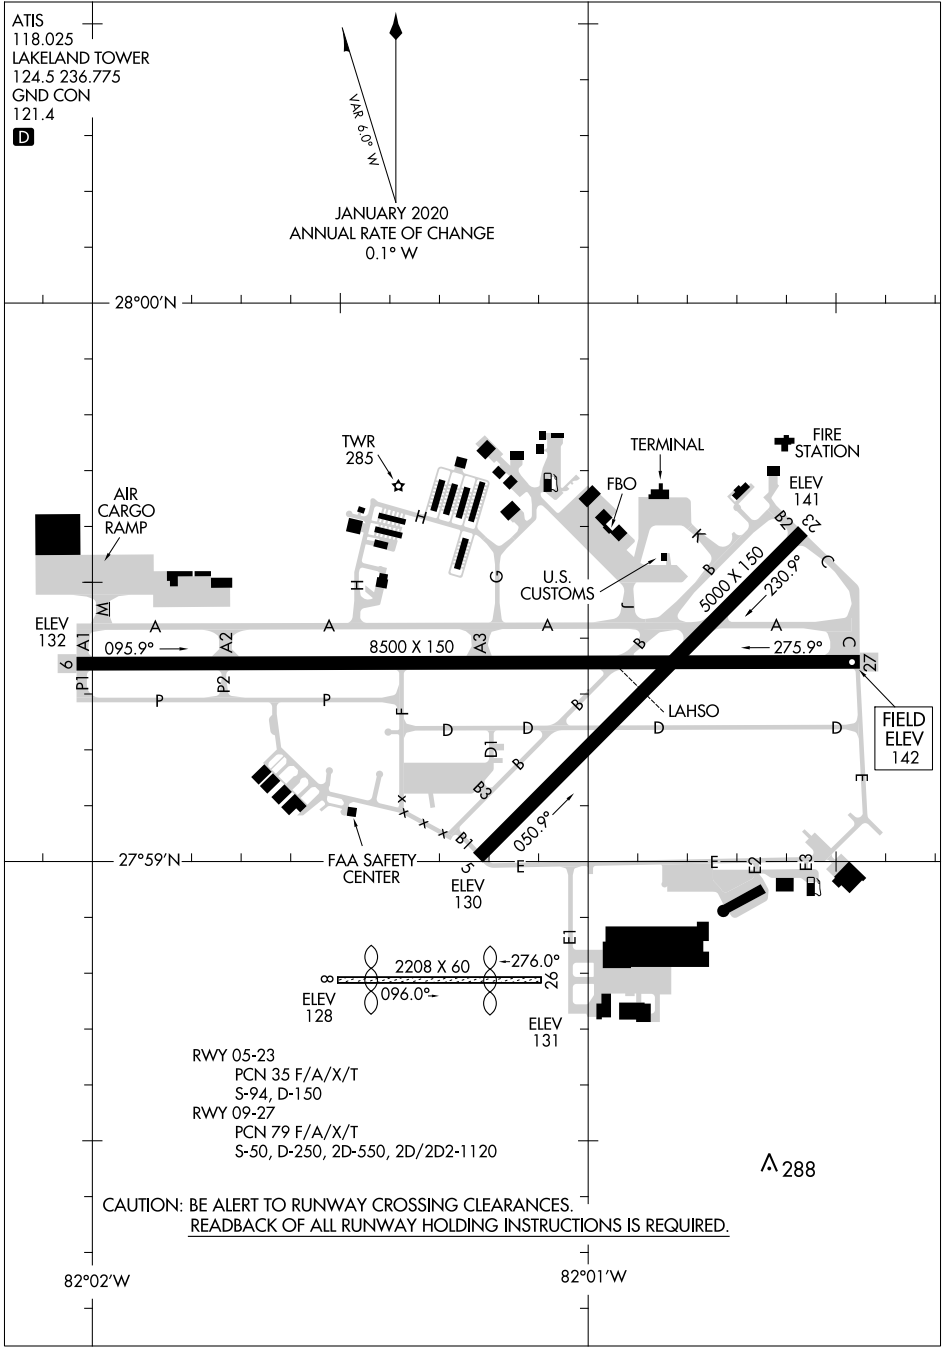

AIRPORT DIAGRAM

LAKELAND LINDER INTL (L.A.L.)
LAKELAND, FLORIDA

AL-939 (FAA)

ATIS
118.025
LAKELAND TOWER
124.5 236.775
GND CON
121.4

▲
N 88° 30' W
JANUARY 2020
ANNUAL RATE OF CHANGE
0.1° W

SE-3, 25 FEB 2021 to 25 MAR 2021

SE-3, 25 FEB 2021 to 25 MAR 2021

CAUTION: BE ALERT TO RUNWAY CROSSING CLEARANCES.
READBACK OF ALL RUNWAY HOLDING INSTRUCTIONS IS REQUIRED.