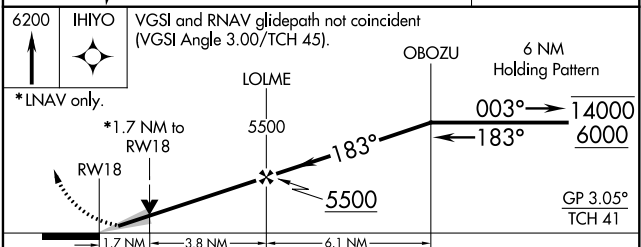

WAAS CH 86613 W18A	APP CRS 183°	Rwy Idg TDZE Apt Elev	6304 3695 3706
--	------------------------	-----------------------------	---

RNAV (GPS) RWY 18

SOUTHEAST COLORADO RGNL (L.A.A)

RNP APCH.	MISSED APPROACH: Climb to 6200 direct IHIYO and hold.
<p>▼ For uncompensated Baro-VNAV systems, LNAV/VNAV NA below -22°C or above 54°C.</p> <p>▲</p>	

ASOS 135.625	DENVER CENTER 133.4 377.175	UNICOM 122.8 (CTAF) 0
------------------------	---------------------------------------	---------------------------------

CATEGORY	A	B	C	D
LPV DA	3945-1 250 (300-1)			
LNAV/VNAV DA	4014-1¼ 319 (400-1½)			
LNAV MDA	4260-1	565 (600-1)	4260-1½	565 (600-1½)