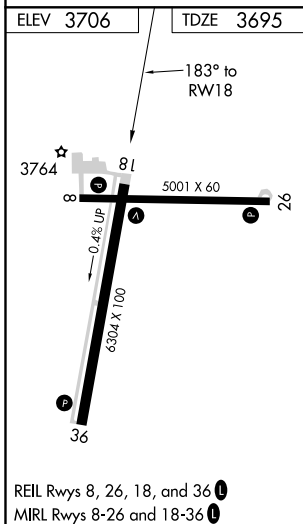

WAAS CH 86613 W18A	APP CRS 183°	Rwy Idg TDZE Apt Elev	6304 3695 3706
--	------------------------	-----------------------------	---

RNAV (GPS) RWY 18

SOUTHEAST COLORADO RGNL (L.A.A)

RNP APCH.	MISSED APPROACH: Climb to 6200 direct IHIYO and hold.
<p>▼ For uncompensated Baro-VNAV systems, LNAV/VNAV NA below -22°C or above 54°C.</p> <p>▲</p>	

ASOS 135.625	DENVER CENTER 133.4 377.175	UNICOM 122.8 (CTAF) 0
------------------------	---------------------------------------	---------------------------------

CATEGORY	A	B	C	D
LPV DA	3945-1 250 (300-1)			
LNAV/VNAV DA	4014-1¼ 319 (400-1½)			
LNAV MDA	4260-1	565 (600-1)	4260-1½	565 (600-1½)