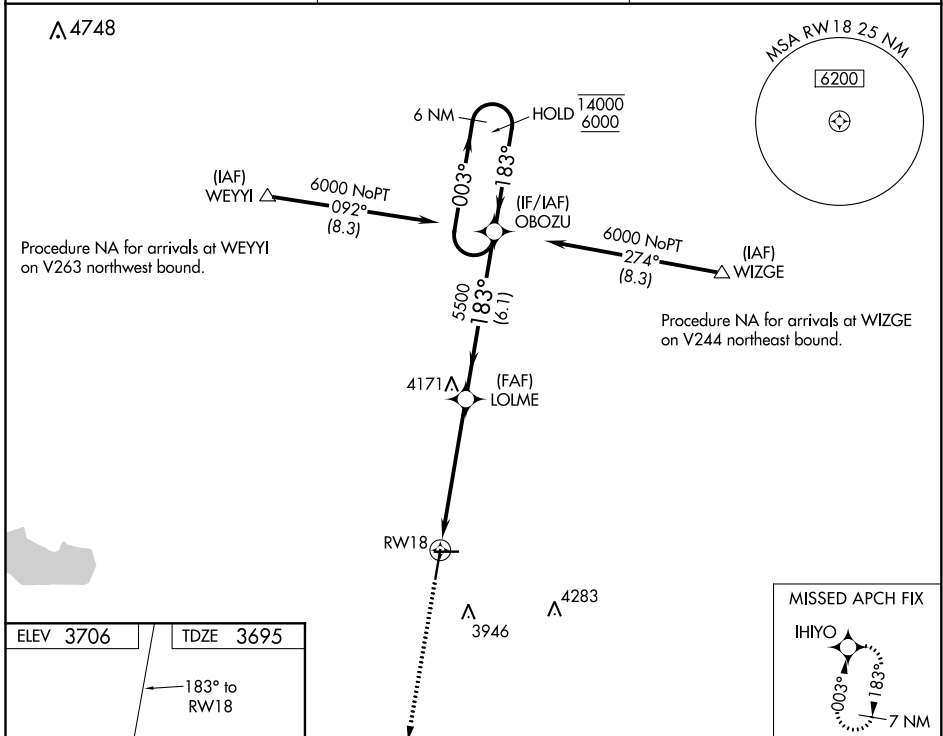

WAAS CH 86613 W18A	APP CRS 183°	Rwy Idg TDZE Apt Elev	6304 3695 3706
--	------------------------	-----------------------------	---

RNAV (GPS) RWY 18

SOUTHEAST COLORADO RGNL (L.A.A)

RNP APCH.	MISSED APPROACH: Climb to 6200 direct IHIYO and hold.
<p>▼ For uncompensated Baro-VNAV systems, LNAV/VNAV NA below -22°C or above 54°C.</p> <p>▲</p>	

ASOS 135.625	DENVER CENTER 133.4 377.175	UNICOM 122.8 (CTAF) 0
------------------------	---------------------------------------	---------------------------------

CATEGORY	A	B	C	D
LPV DA	3945-1 250 (300-1)			
LNAV/VNAV DA	4014-1¼ 319 (400-1½)			
LNAV MDA	4260-1	565 (600-1)	4260-1½	565 (600-1½)

SW-1, 25 FEB 2021 to 25 MAR 2021

SW-1, 25 FEB 2021 to 25 MAR 2021