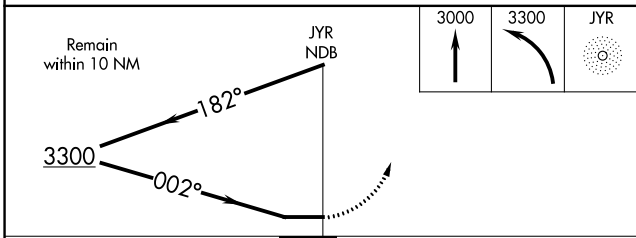

NDB JYR 257	APP CRS 002°	Rwy Idg 5498 TDZE 1670 Apt Elev 1670

NDB RWY 35

YORK MUNI (JYR)

▼ When local altimeter setting not received, use Aurora altimeter setting and increase all MDA 60 feet. ▲ NA	MISSED APPROACH: Climb to 3000 then climbing left turn to 3300 direct JYR NDB and hold.

AWOS-3 124.175	MINNEAPOLIS CENTER 119.4 276.8	UNICOM 122.8 (CTAF) 0

NC-2, 25 FEB 2021 to 25 MAR 2021

NC-2, 25 FEB 2021 to 25 MAR 2021

CATEGORY	A	B	C	D
S-35	2420-1 750 (800-1)	2420-1¼ 750 (800-1¼)	2420-2¼ 750 (800-2¼)	NA
CIRCLING	2420-1 750 (800-1)	2420-1¼ 750 (800-1¼)	2420-2¼ 750 (800-2¼)	NA