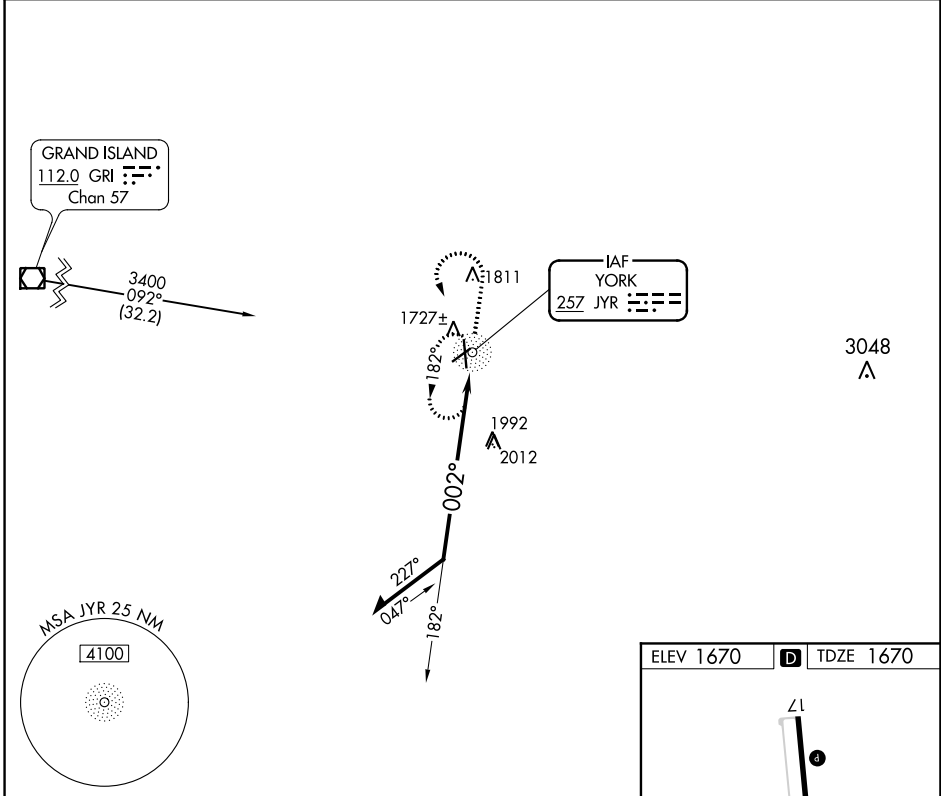

NDB JYR 257	APP CRS 002°	Rwy Idg 5498 TDZE 1670 Apt Elev 1670
-----------------------	------------------------	--

NDB RWY 35

YORK MUNI (JYR)

<p>▼ When local altimeter setting not received, use Aurora altimeter setting and increase all MDA 60 feet.</p> <p>▲ NA</p>	<p>MISSED APPROACH: Climb to 3000 then climbing left turn to 3300 direct JYR NDB and hold.</p>
--	--

AWOS-3 124.175	MINNEAPOLIS CENTER 119.4 276.8	UNICOM 122.8 (CTAF) 0
--------------------------	--	---------------------------------

NC-2, 25 FEB 2021 to 25 MAR 2021

NC-2, 25 FEB 2021 to 25 MAR 2021

CATEGORY	A	B	C	D
S-35	2420-1 750 (800-1)	2420-1¼ 750 (800-1¼)	2420-2¼ 750 (800-2¼)	NA
CIRCLING	2420-1 750 (800-1)	2420-1¼ 750 (800-1¼)	2420-2¼ 750 (800-2¼)	NA