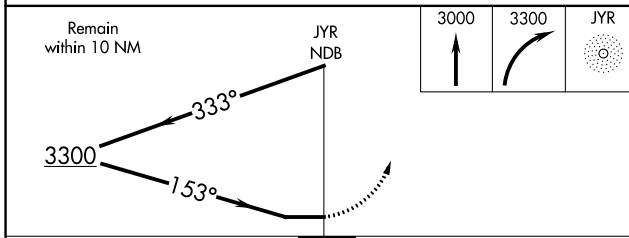

NDB JYR 257	APP CRS 153°	Rwy Idg 5898
		TDZE 1665
		Apt Elev 1670

NDB RWY 17

YORK MUNI (JYR)

⚠ When local altimeter setting not received, use Aurora altimeter setting and increase all MDA 60 feet, increase Straight-in and Circling visibilities Cat C ¼ mile. Visibility reduction by helicopters NA.

⚠ NA MISSED APPROACH: Climb to 3000 then climbing right turn to 3300 direct JYR NDB and hold.

AWOS-3 124.175	MINNEAPOLIS CENTER 119.4 278.8	UNICOM 122.8 (CTAF) 0
--------------------------	--	---------------------------------