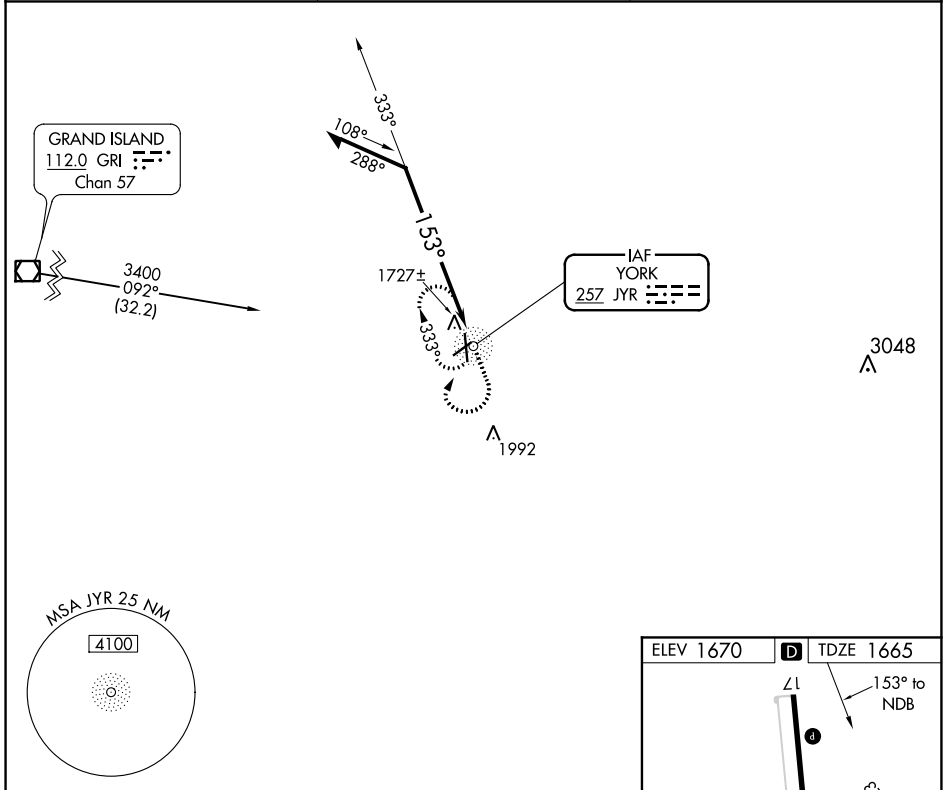

NDB JYR 257	APP CRS 153°	Rwy Idg 5898
		TDZE 1665
		Apt Elev 1670

NDB RWY 17

YORK MUNI (JYR)

⚠ When local altimeter setting not received, use Aurora altimeter setting and increase all MDA 60 feet, increase Straight-in and Circling visibilities Cat C ¼ mile. Visibility reduction by helicopters NA.

⚠ NA MISSED APPROACH: Climb to 3000 then climbing right turn to 3300 direct JYR NDB and hold.

AWOS-3 124.175	MINNEAPOLIS CENTER 119.4 278.8	UNICOM 122.8 (CTAF) 0
--------------------------	--	---------------------------------

CATEGORY	A	B	C	D
S-17	2300-1	635 (700-1)	2300-1¾ 635 (700-1¾)	NA
CIRCLING	2300-1	630 (700-1)	2300-1¾ 630 (700-1¾)	NA

MIRL Rwy 17-35 0
REIL Rwy 17 and 35 0

NC-2, 25 FEB 2021 to 25 MAR 2021

NC-2, 25 FEB 2021 to 25 MAR 2021