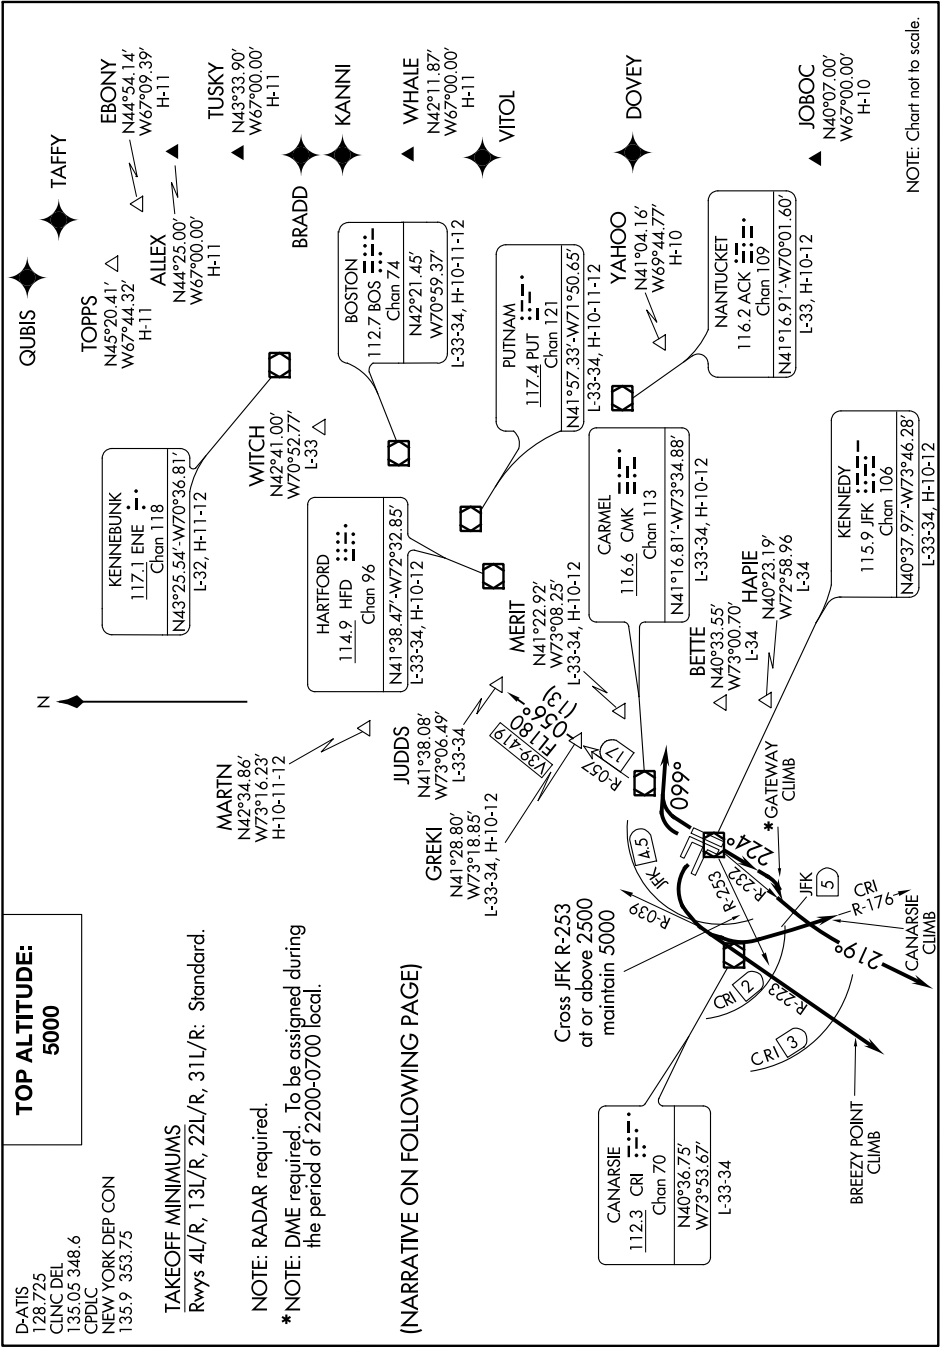

# GREK1 SIX DEPARTURE

AL-610 (FAA)

JOHN F KENNEDY INTL (JFK)

NEW YORK, NEW YORK

NE-2, 25 FEB 2021 to 25 MAR 2021

# GREK1 SIX DEPARTURE

NEW YORK, NEW YORK

JOHN F KENNEDY INTL (JFK)

NE-2, 25 FEB 2021 to 25 MAR 2021