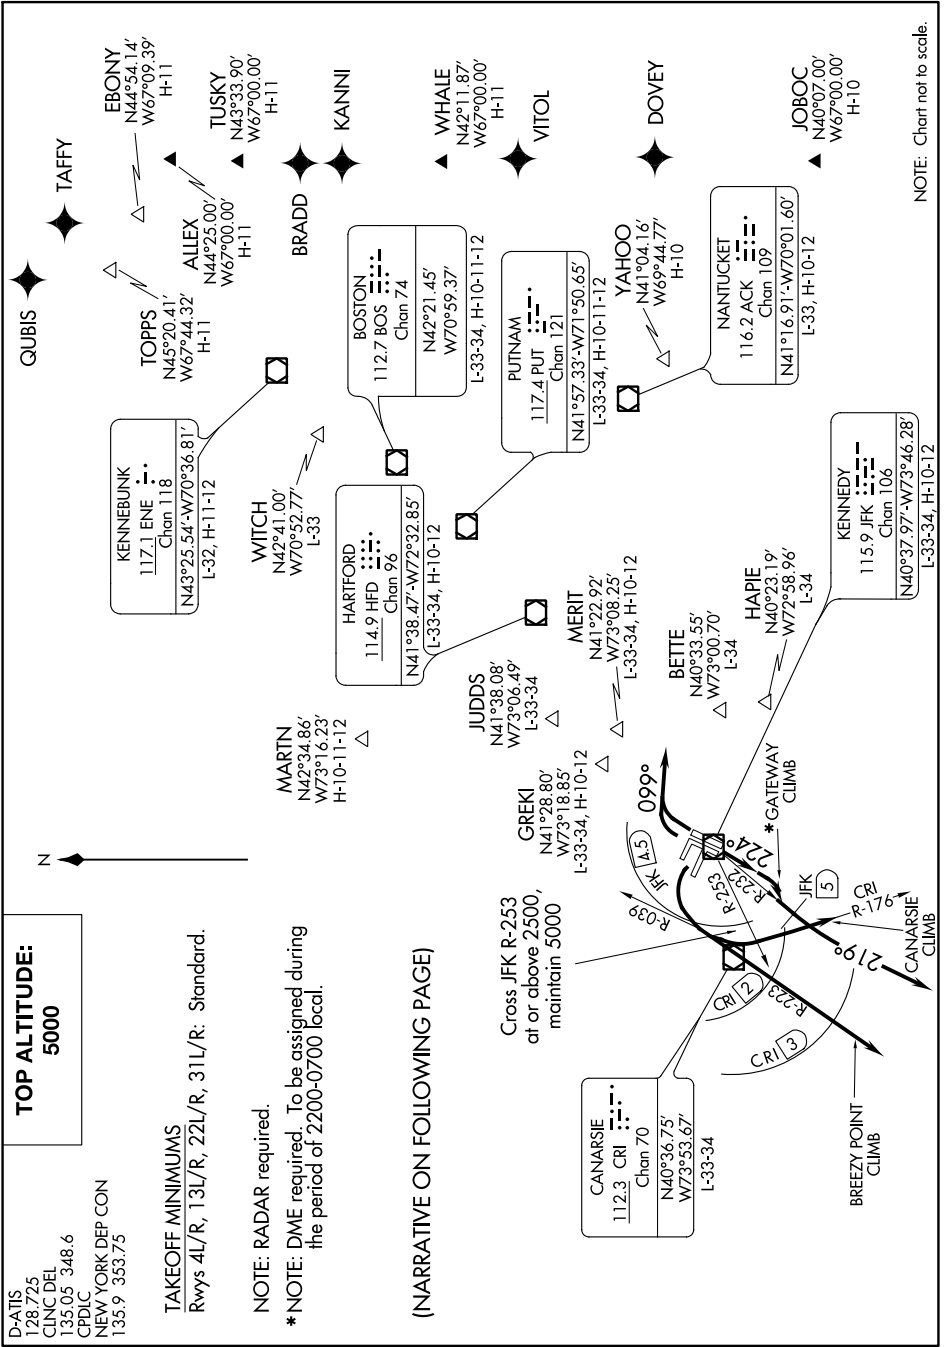

BETTE SIX DEPARTURE

AL-610 (FAA)

JOHN F KENNEDY INTL (JFK)
NEW YORK, NEW YORK

NE-2, 25 FEB 2021 to 25 MAR 2021

NE-2, 25 FEB 2021 to 25 MAR 2021

TOP ALTITUDE:
5000

D-ATIS
128.725
CLNC DEL
135.05 348.6
CPDLC
NEW YORK DEP CON
135.9 353.75

TAKEOFF MINIMUMS
Rwys 4L/R, 13L/R, 22L/R, 31L/R: Standard.

NOTE: RADAR required.
*NOTE: DME required. To be assigned during the period of 2200-0700 local.

(NARRATIVE ON FOLLOWING PAGE)

NOTE: Chart not to scale.