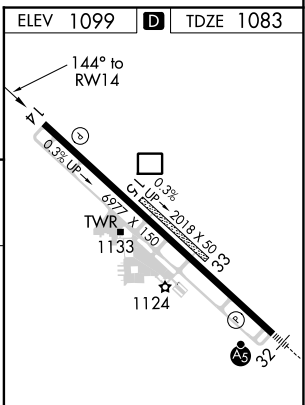

CATEGORY	A	B	C	D
LNVA MDA	1500-1	417 (500-1)	1500-1¼	417 (500-1¼)
CIRCLING	2040-1¼	941 (1000-1¼)	2040-2¾ 941 (1000-2¾)	NA

HIRL Rwy 14-32 0