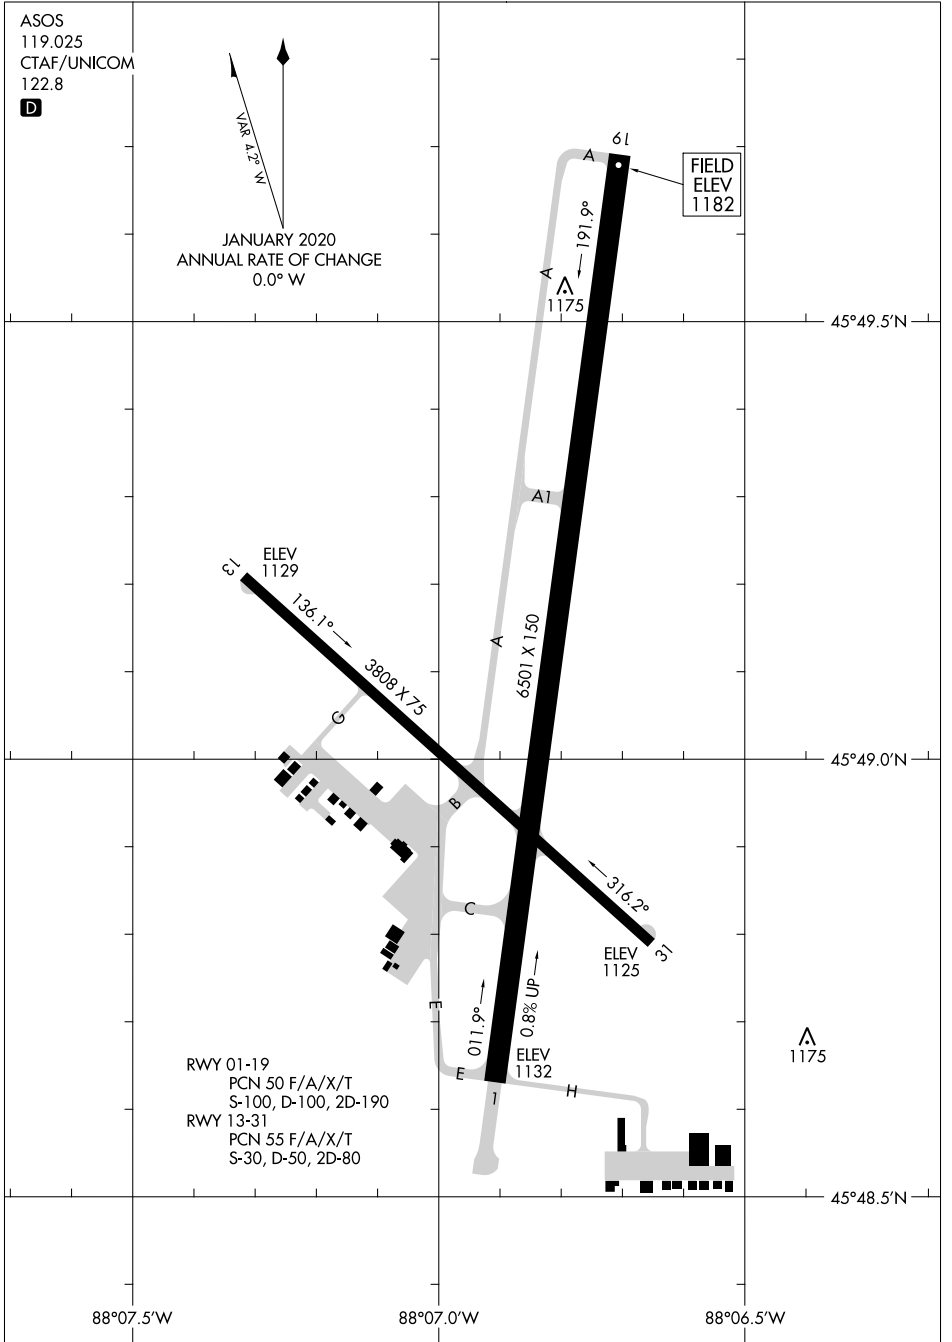

AIRPORT DIAGRAM

AL-5347 (FAA)

FORD (IMT)
IRON MOUNTAIN KINGSFORD, MICHIGAN

AIRPORT DIAGRAM

IRON MOUNTAIN KINGSFORD, MICHIGAN
FORD (IMT)