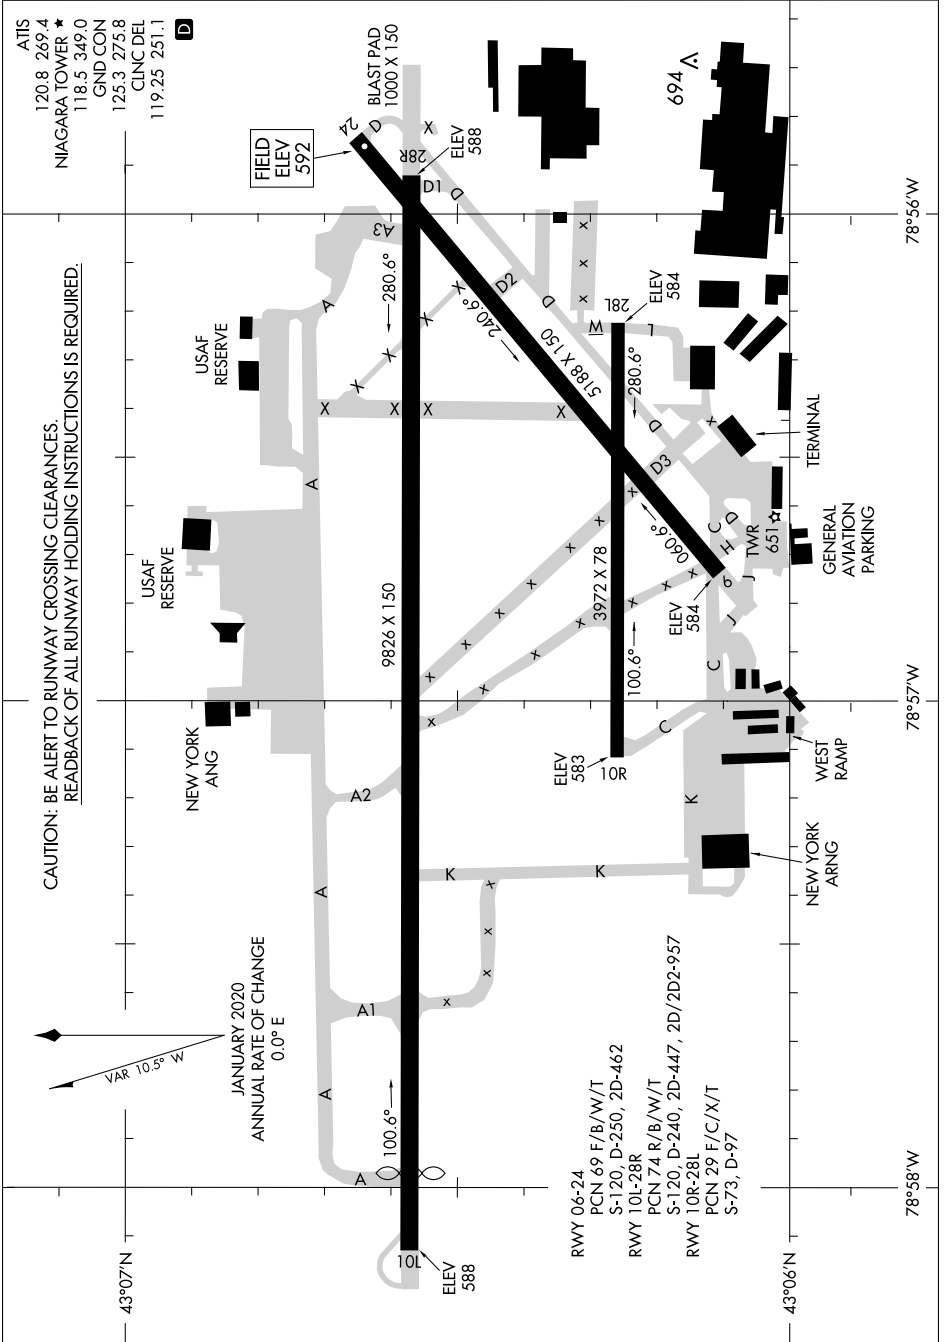

AIRPORT DIAGRAM

AL-614 (FAA)

NIAGARA FALLS INTL (IAG)
NIAGARA FALLS, NEW YORK

NE-2, 25 FEB 2021 to 25 MAR 2021

NE-2, 25 FEB 2021 to 25 MAR 2021

AIRPORT DIAGRAM

NIAGARA FALLS, NEW YORK
NIAGARA FALLS INTL (IAG)