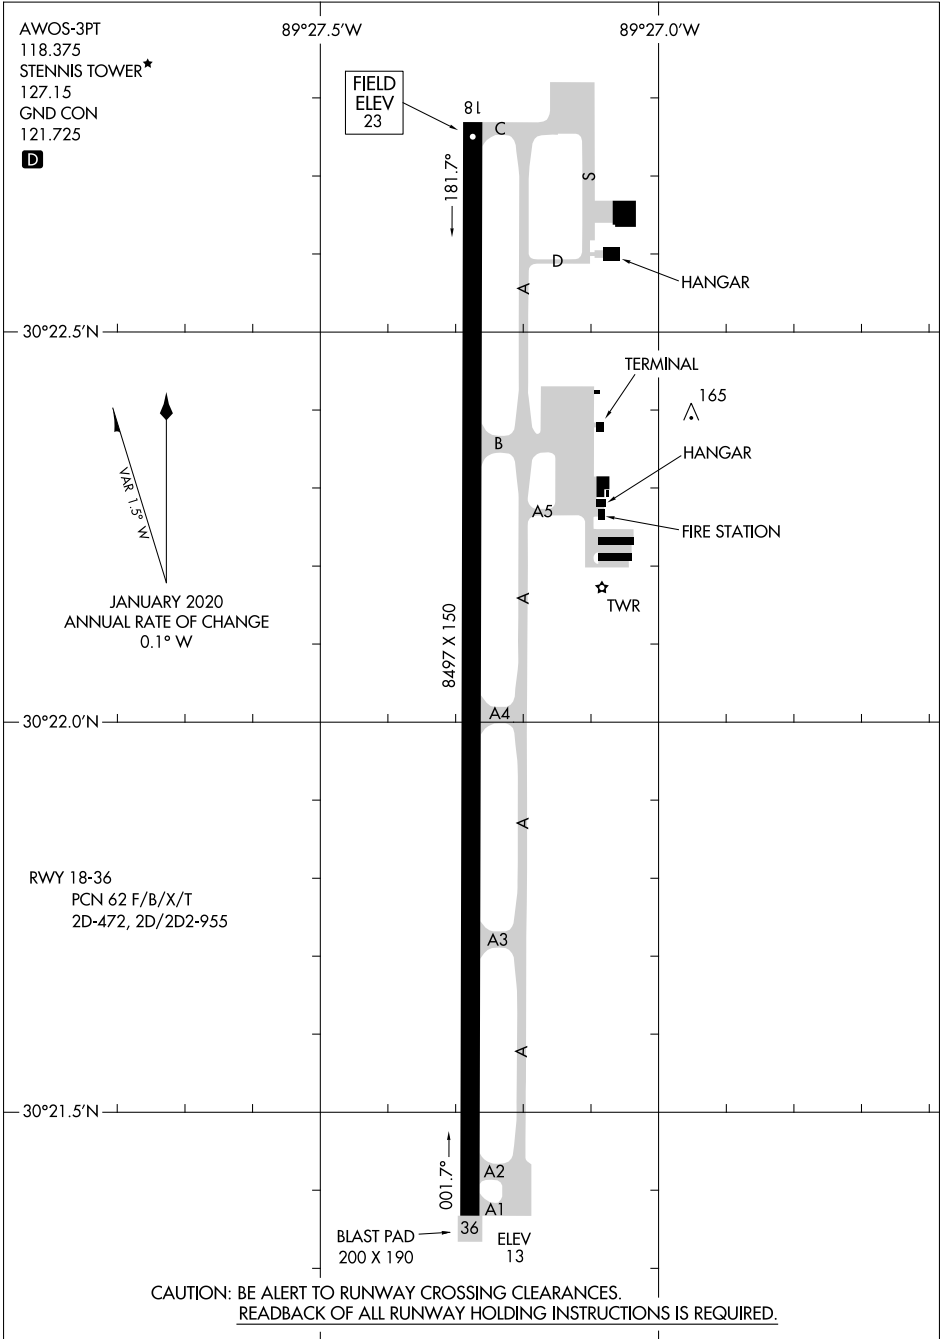

AIRPORT DIAGRAM

AL-5860 (FAA)

STENNIS INTL (HSA)
BAY ST LOUIS, MISSISSIPPI

SC-4, 25 FEB 2021 to 25 MAR 2021

SC-4, 25 FEB 2021 to 25 MAR 2021

AIRPORT DIAGRAM

BAY ST LOUIS, MISSISSIPPI
STENNIS INTL (HSA)