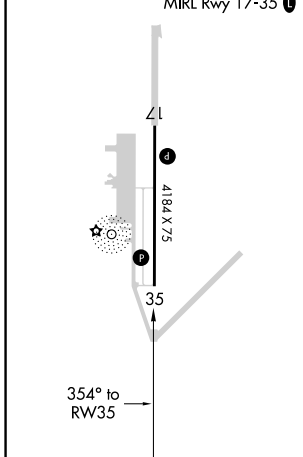

WAAS CH 82634 W35A	APP CRS 354°	Rwy Idg TDZE Apt Elev	4184 1481 1481
---------------------------------	------------------------	-----------------------------	---

RNAV (GPS) RWY 35

HERINGTON RGNL (HRU)

NA Baro-VNAV NA. Use Manhattan altimeter setting; when not received, use Salina altimeter setting. DME/DME RNP-0.3 NA.

MISSED APPROACH: Climb to 3000 direct IYTIK and hold.

MHK ASOS 119.075	KANSAS CITY CENTER 127.35 257.975	CTAF 122.9
----------------------------	---	----------------------

ELEV 1481	TDZE 1481
------------------	------------------