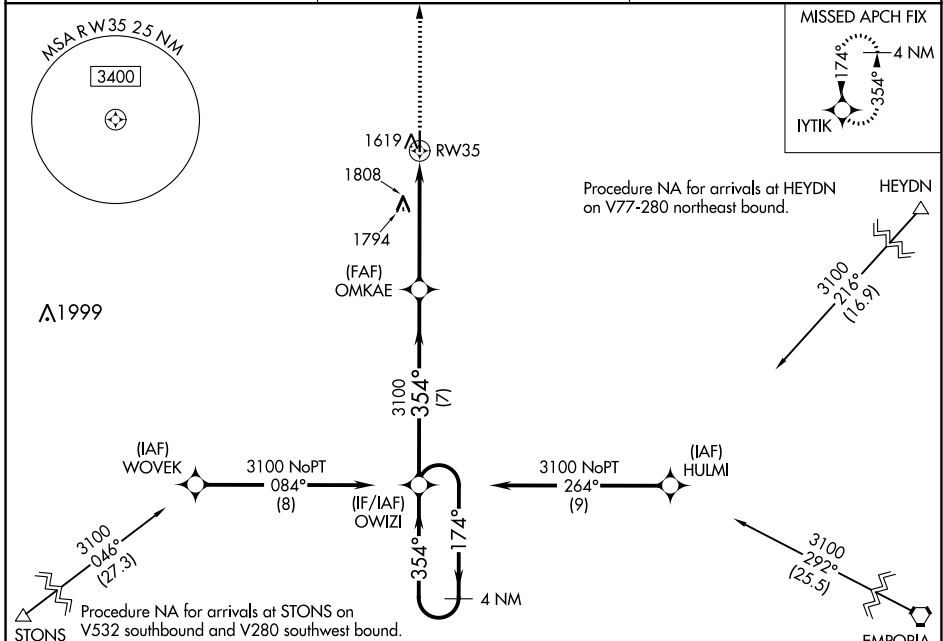

WAAS CH 82634 W35A	APP CRS 354°	Rwy Idg TDZE Apt Elev	4184 1481 1481
---------------------------------	------------------------	-----------------------------	---

RNAV (GPS) RWY 35

HERINGTON RGNL (HRU)

NA Baro-VNAV NA. Use Manhattan altimeter setting; when not received, use Salina altimeter setting. DME/DME RNP-0.3 NA.

MISSED APPROACH: Climb to 3000 direct IYTIK and hold.

MHK ASOS 119.075	KANSAS CITY CENTER 127.35 257.975	CTAF 122.9
----------------------------	---	----------------------

ELEV 1481	TDZE 1481
------------------	------------------

NC-2, 25 FEB 2021 to 25 MAR 2021

NC-2, 25 FEB 2021 to 25 MAR 2021