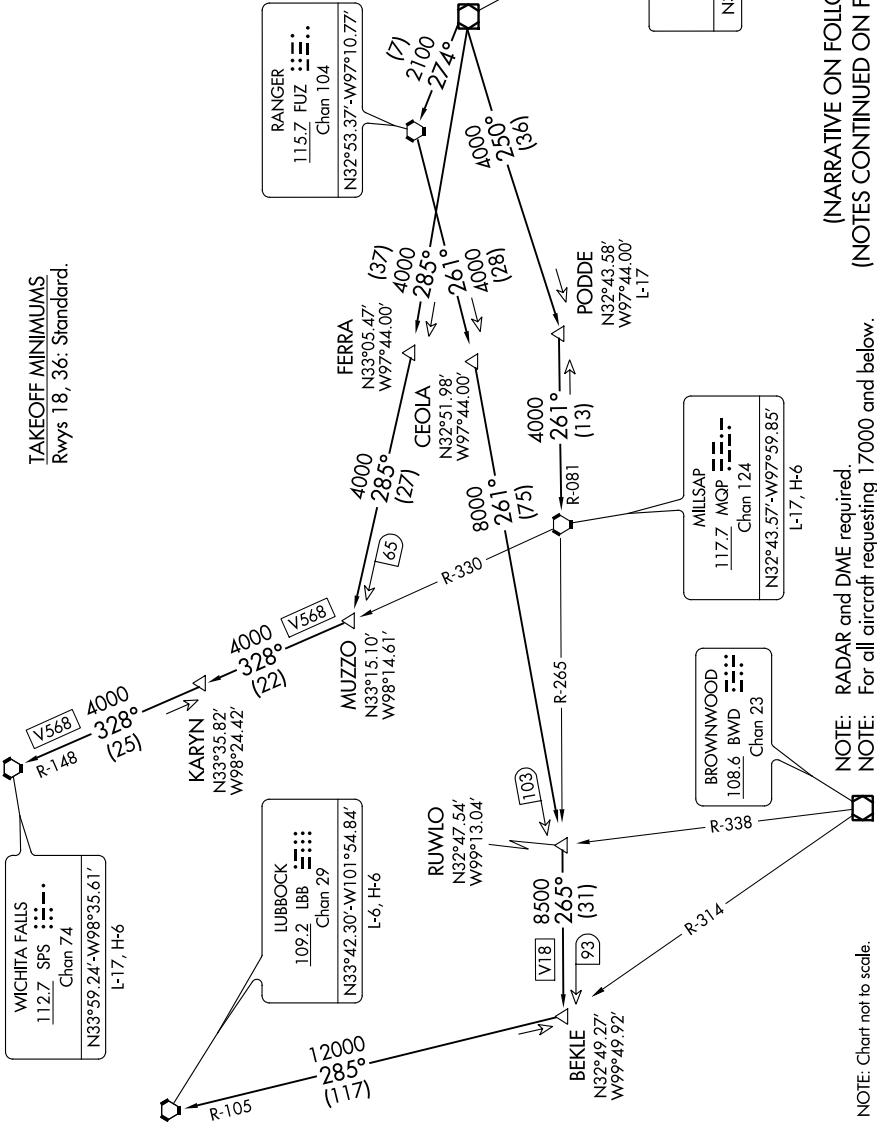

KINGDOM EIGHT DEPARTURE

CTAF
120.3
REGIONAL DEP CON
125.2 343.65

TAKEOFF MINIMUMS
Rwys 18, 36: Standard.

(NARRATIVE ON FOLLOWING PAGE)
(NOTES CONTINUED ON FOLLOWING PAGE)

NOTE: RADAR and DME required.
NOTE: For all aircraft requesting 17000 and below.

NOTE: Chart not to scale.

SC-2, 25 FEB 2021 to 25 MAR 2021

SC-2, 25 FEB 2021 to 25 MAR 2021

KINGDOM EIGHT DEPARTURE