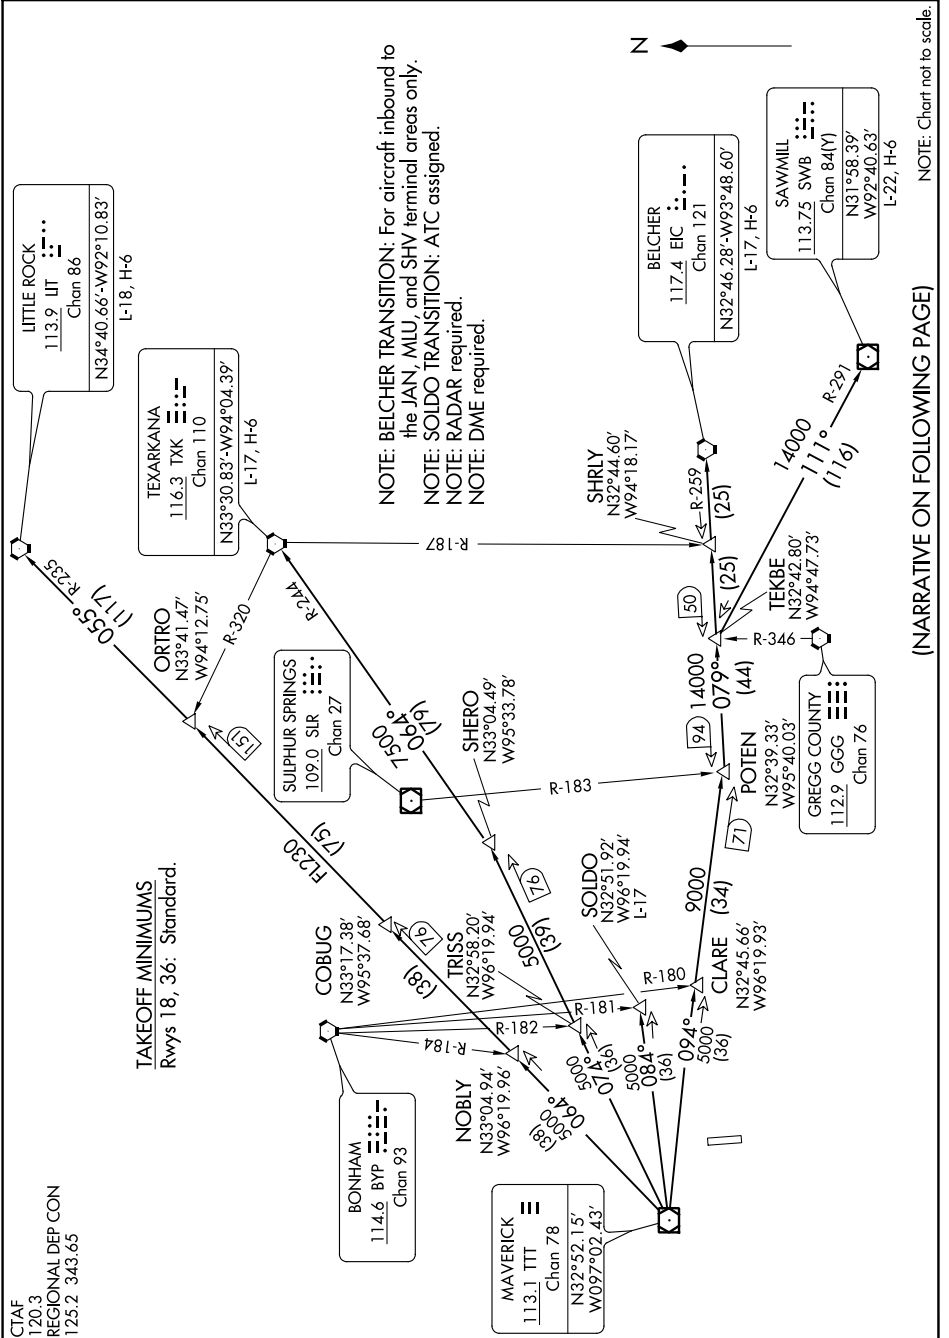

# DALLAS SEVEN DEPARTURE

MESQUITE, TEXAS

SC-2, 25 FEB 2021 to 25 MAR 2021

(NARRATIVE ON FOLLOWING PAGE)

NOTE: Chart not to scale

SC-2, 25 FEB 2021 to 25 MAR 2021

# DALLAS SEVEN DEPARTURE

MESQUITE, TEXAS