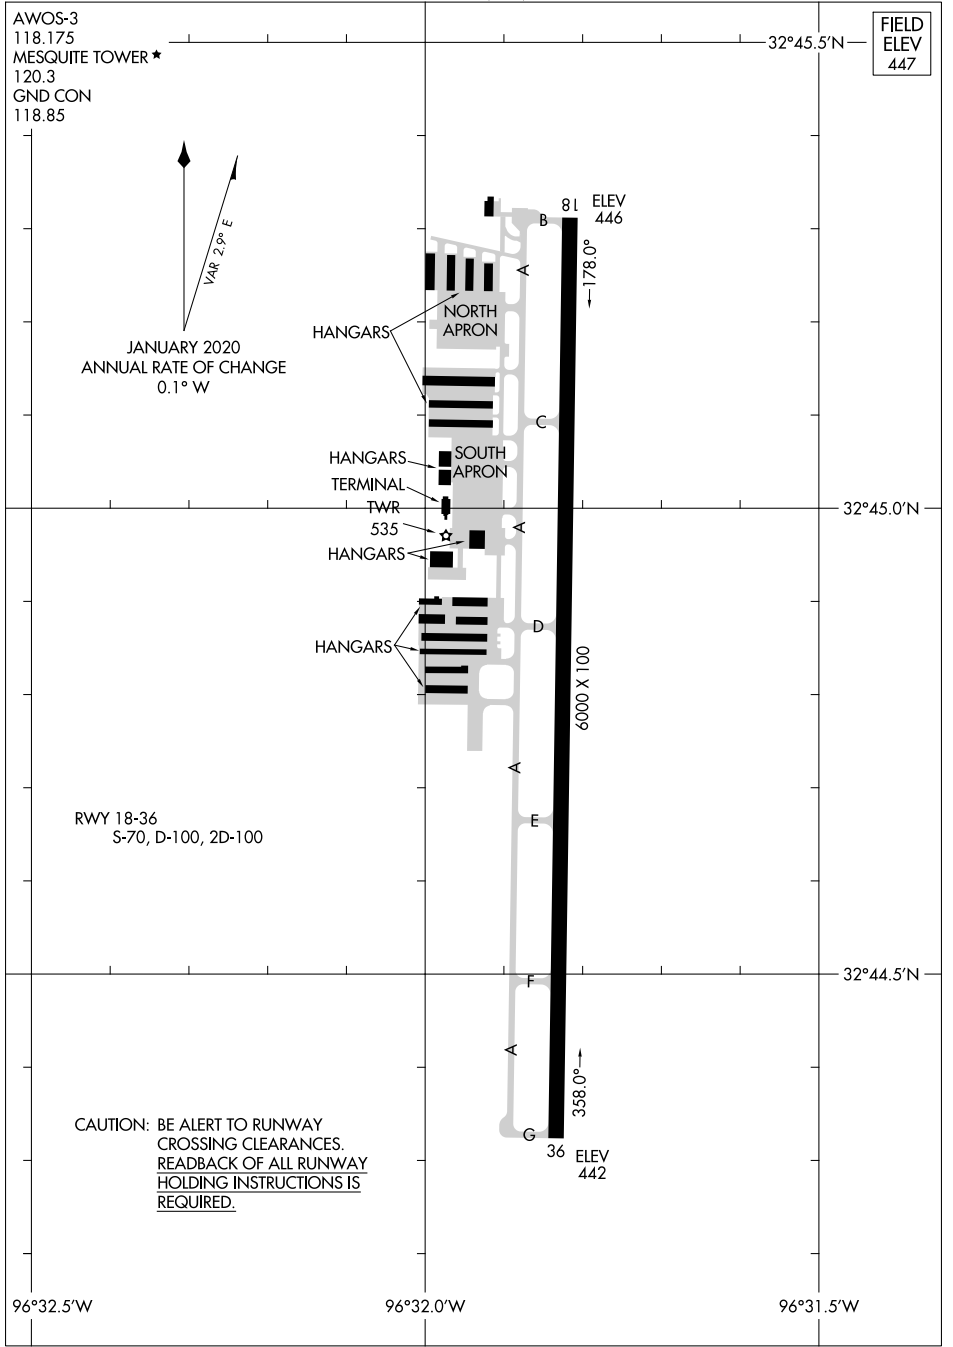

20086

AIRPORT DIAGRAM

AL-6444 (FAA)

MESQUITE METRO (HQZ)
MESQUITE, TEXAS

SC-2, 25 FEB 2021 to 25 MAR 2021

SC-2, 25 FEB 2021 to 25 MAR 2021

AIRPORT DIAGRAM

20086

MESQUITE, TEXAS
MESQUITE METRO (HQZ)