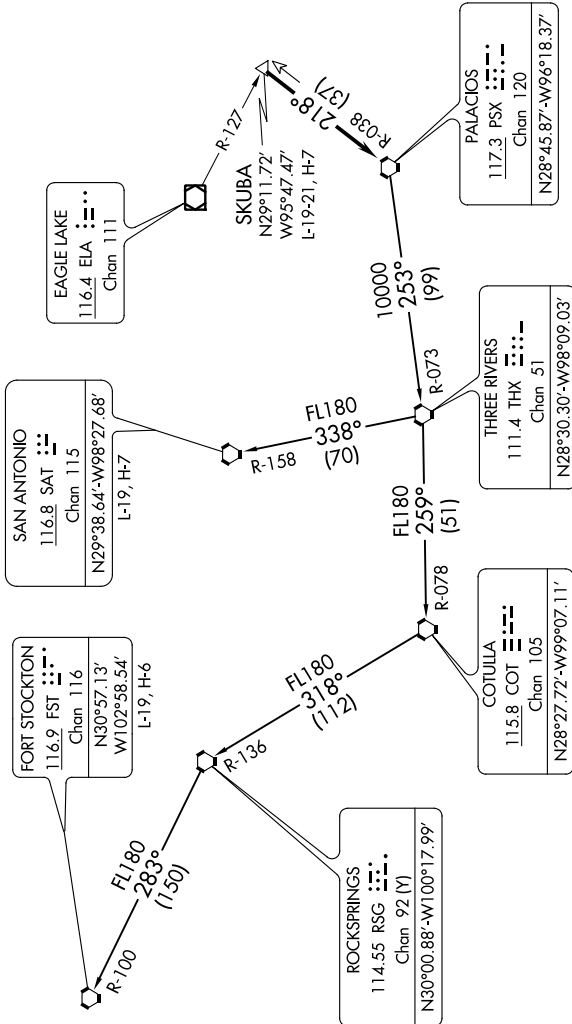

# PALACIOS ONE DEPARTURE

SC-5, 25 FEB 2021 to 25 MAR 2021

**TOP ALTITUDE:  
ASSIGNED BY ATC**

**TAKEOFF MINIMUMS**  
Rwy 14: 300'-1 or standard with a minimum climb of 420' per NM to 300.  
Rwy 32: Standard.

CTAF  
122.8  
HOUSTON DEP CON  
134.45 281.4

(NARRATIVE ON FOLLOWING PAGE)

SC-5, 25 FEB 2021 to 25 MAR 2021