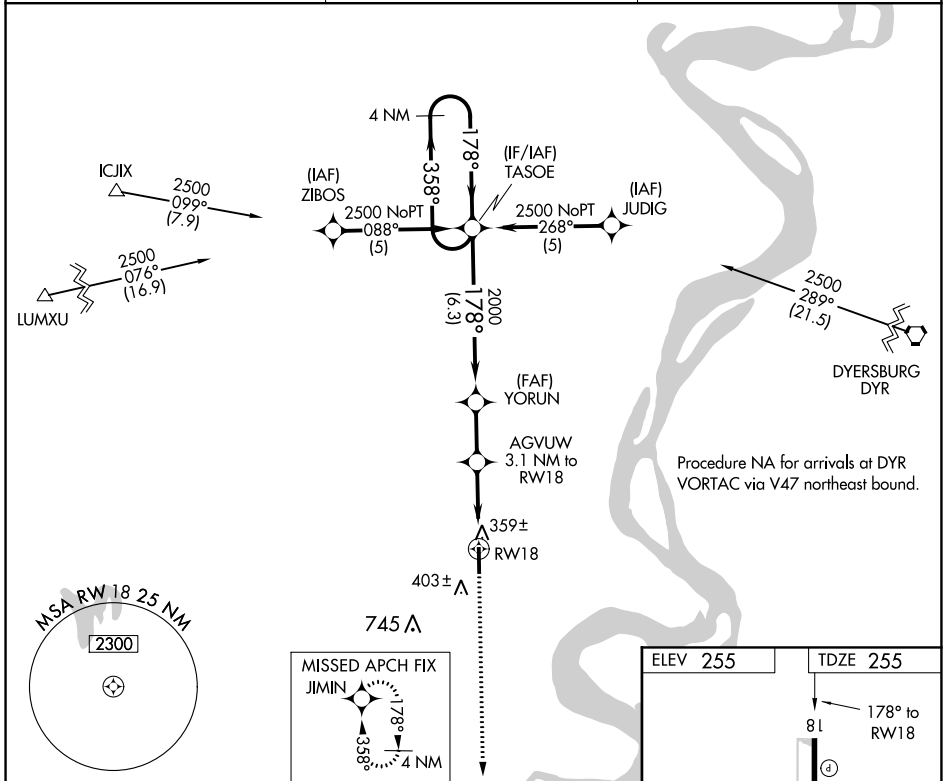

APP CRS	Rwy Idg	4999
178°	TDZE	255
	Apt Elev	255

RNAV (GPS) RWY 18

BLYTHEVILLE MUNI (HKA)

▼ DME/DME RNP-0.3 NA. When local altimeter setting not received, use Dyersburg altimeter setting and increase all MDAs 60 feet. VDP NA when using Dyersburg altimeter setting.

▲ MISSED APPROACH: Climb to 2500 direct JIMIN and hold.

ASOS 135.025	MEMPHIS CENTER 134.65 316.15	UNICOM 123.05 (CTAF) 0
------------------------	--	----------------------------------

Procedure NA for arrivals at DYR VORTAC via V47 northeast bound.

4 NM Holding Pattern	TASOE	YORUN	AGVUW 3.1 NM to RW18	RW18
2500 ← 358°	→ 178°	2000	1280	1 NM to RW18
		3.05° TCH 48		
	6.3 NM	2.2 NM	2.1 NM	1 NM
CATEGORY	A	B	C	D
LNAV MDA	620-1	365 (400-1)		NA
CIRCLING	760-1 505 (600-1)	780-1 525 (600-1)		NA

SC-1, 25 FEB 2021 to 25 MAR 2021

SC-1, 25 FEB 2021 to 25 MAR 2021