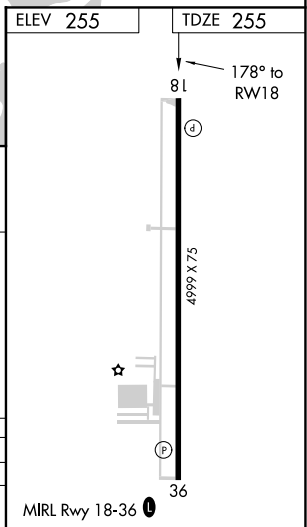

APP CRS	Rwy Idg	4999
178°	TDZE	255
	Apt Elev	255

RNAV (GPS) RWY 18

BLYTHEVILLE MUNI (HKA)

▼ DME/DME RNP-0.3 NA. When local altimeter setting not received, use Dyersburg altimeter setting and increase all MDAs 60 feet. VDP NA when using Dyersburg altimeter setting.

▲ MISSED APPROACH: Climb to 2500 direct JIMIN and hold.

ASOS 135.025	MEMPHIS CENTER 134.65 316.15	UNICOM 123.05 (CTAF) 0
------------------------	--	----------------------------------

Procedure NA for arrivals at DYR VORTAC via V47 northeast bound.

4 NM Holding Pattern	TASOE	YORUN	AGVUW 3.1 NM to RW18	RW18
2500 ← 358°	→ 178°	2000	1280	1 NM to RW18
		3.05° TCH 48		
	6.3 NM	2.2 NM	2.1 NM	1 NM
CATEGORY	A	B	C	D
LNAV MDA	620-1	365 (400-1)		NA
CIRCLING	760-1 505 (600-1)	780-1 525 (600-1)		NA