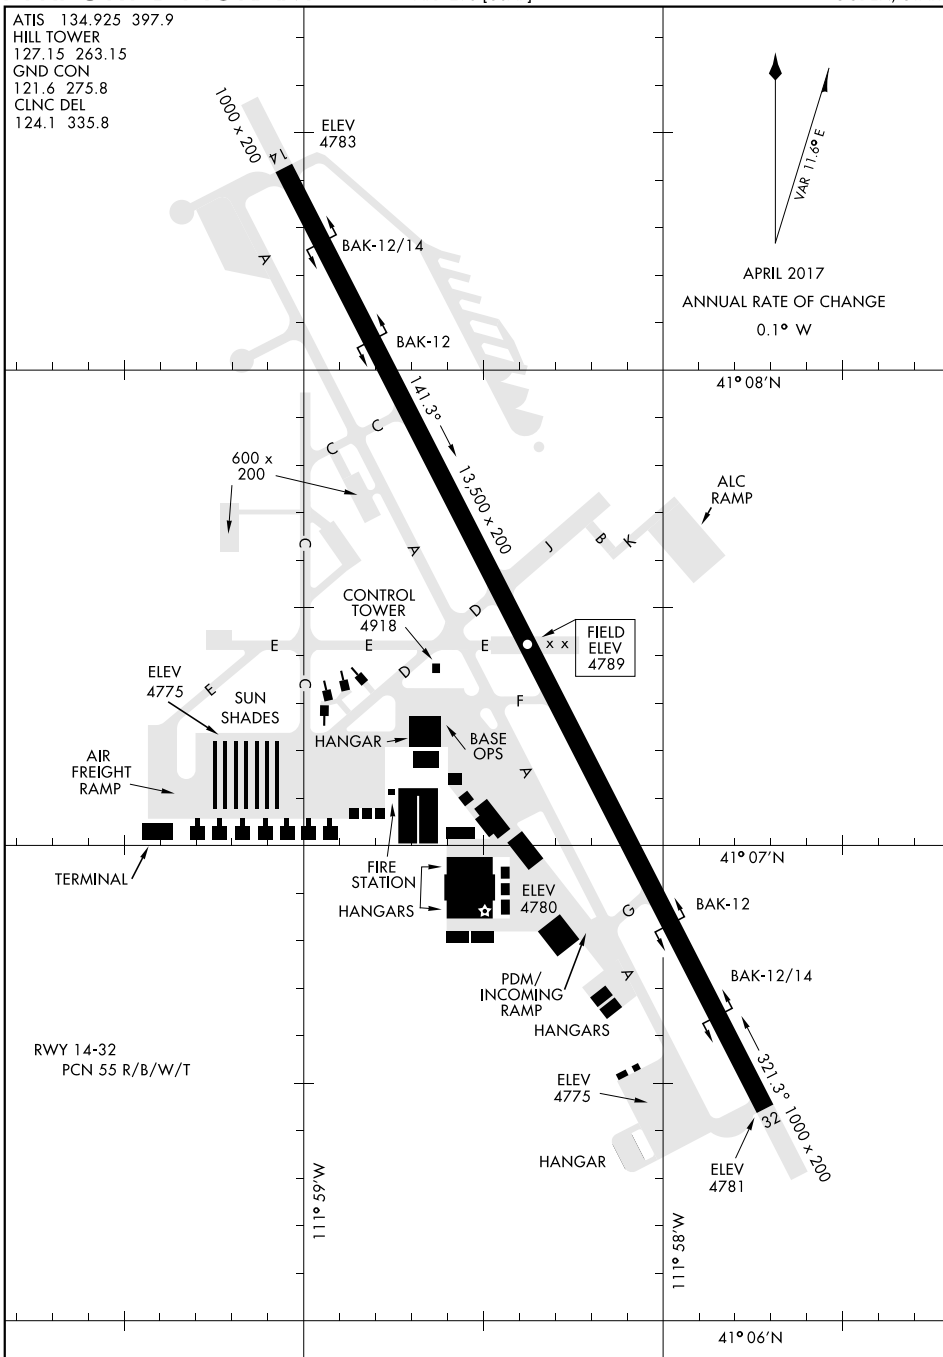

17117

AIRPORT DIAGRAM

AFD-296 [USAF]

HILL AFB (KHIF)

OGDEN, UTAH

ATIS 134.925 397.9
 HILL TOWER
 127.15 263.15
 GND CON
 121.6 275.8
 CLNC DEL
 124.1 335.8

APRIL 2017
 ANNUAL RATE OF CHANGE
 0.1° W

SW-4, 25 FEB 2021 to 25 MAR 2021

SW-4, 25 FEB 2021 to 25 MAR 2021

AIRPORT DIAGRAM

OGDEN, UTAH

HILL AFB (KHIF)