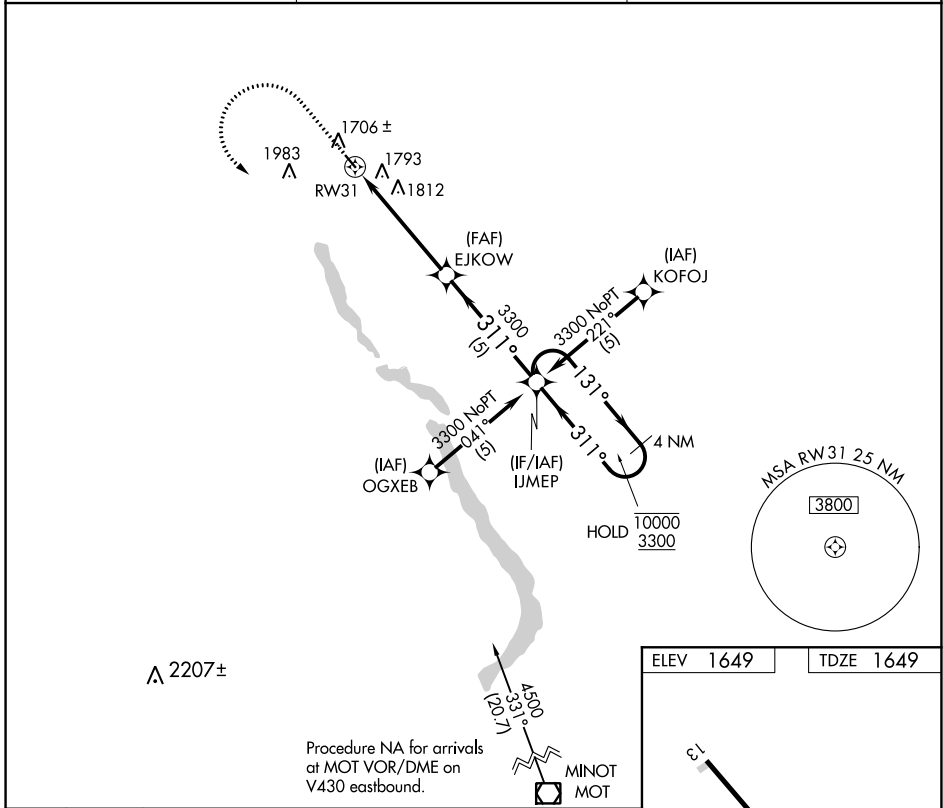

APP CRS	Rwy Idg	3121
311°	TDZE	1649
	Apt Elev	1649

RNAV (GPS) RWY 31

MOHALL MUNI (HBC)

RNP APCH.	MISSED APPROACH: Climb to 3000 then climbing left turn to 3300 direct IJMEP and hold.
NA Use Minot Intl altimeter setting.	

MOT ASOS 118.725	MINOT APP CON ★ 119.6 363.8	UNICOM 122.8 (CTAF)
----------------------------	---------------------------------------	-------------------------------

CATEGORY	A	B	C	D
LNVA MDA	2180-1	531 (600-1)	2180-1½ 531 (600-1½)	NA
CIRCLING	2240-1	591 (600-1)	2240-1½ 591 (600-1½)	NA

NC-1, 25 FEB 2021 to 25 MAR 2021

NC-1, 25 FEB 2021 to 25 MAR 2021