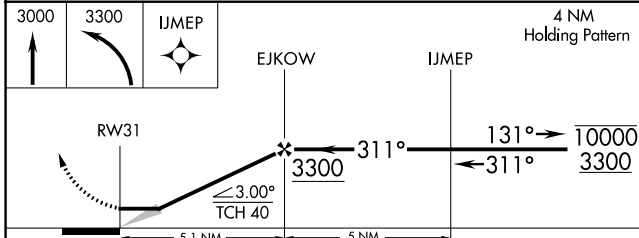

APP CRS	Rwy Idg	3121
311°	TDZE	1649
	Apt Elev	1649

RNAV (GPS) RWY 31

MOHALL MUNI (HBC)

RNP APCH.	MISSED APPROACH: Climb to 3000 then climbing left turn to 3300 direct IJMEP and hold.
NA Use Minot Intl altimeter setting.	

MOT ASOS 118.725	MINOT APP CON ★ 119.6 363.8	UNICOM 122.8 (CTAF)
----------------------------	---------------------------------------	-------------------------------

CATEGORY	A	B	C	D
LNVA MDA	2180-1	531 (600-1)	2180-1½ 531 (600-1½)	NA
CIRCLING	2240-1	591 (600-1)	2240-1½ 591 (600-1½)	NA