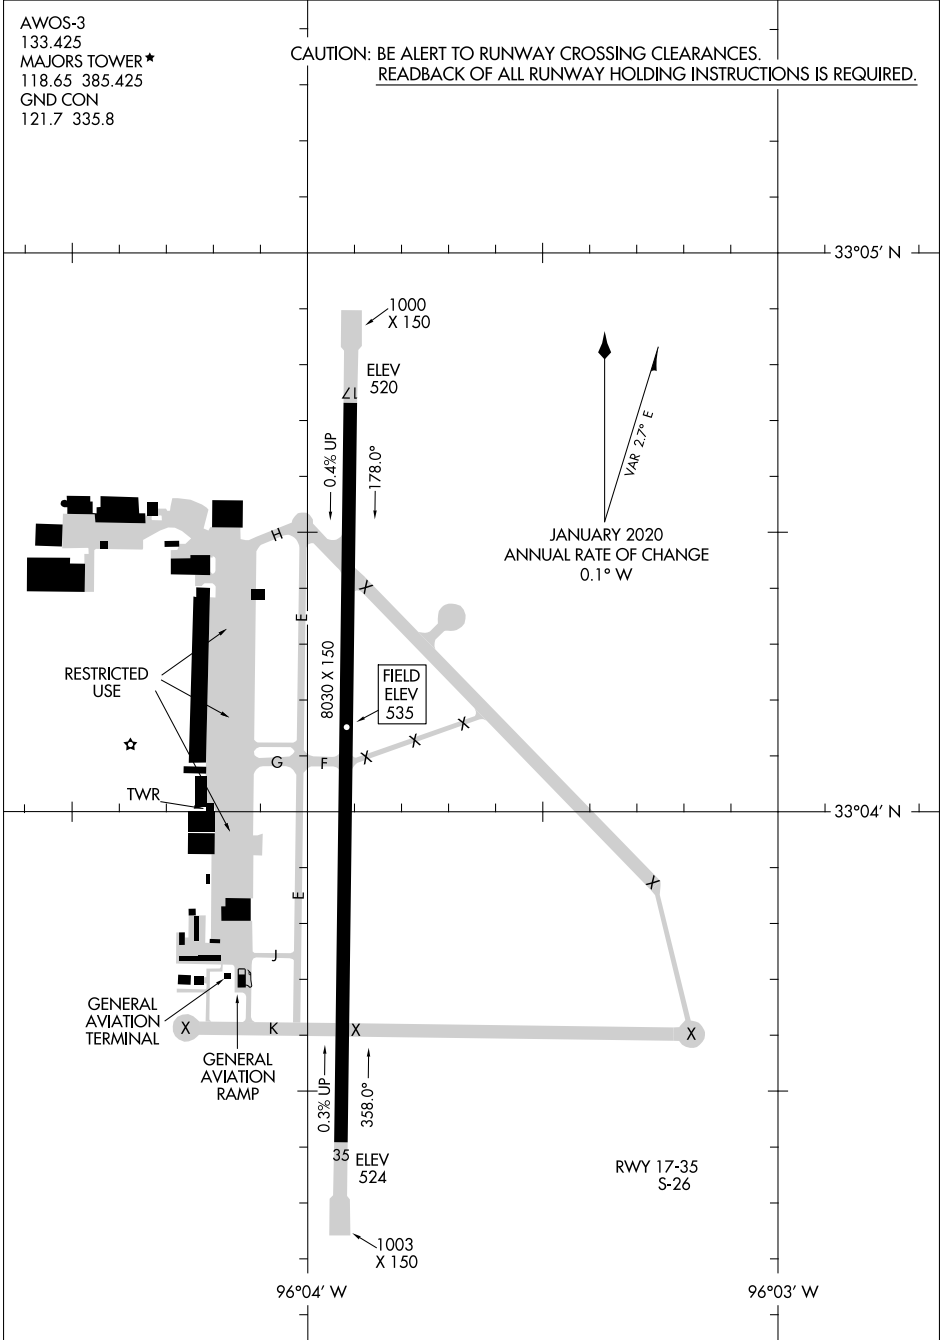

AIRPORT DIAGRAM

AL-5138 (FAA)

MAJORS (GVT)
GREENVILLE, TEXAS

AWOS-3
133.425
MAJORS TOWER ★
118.65 385.425
GND CON
121.7 335.8

CAUTION: BE ALERT TO RUNWAY CROSSING CLEARANCES.
READBACK OF ALL RUNWAY HOLDING INSTRUCTIONS IS REQUIRED.

SC-2, 25 FEB 2021 to 25 MAR 2021

SC-2, 25 FEB 2021 to 25 MAR 2021

AIRPORT DIAGRAM

GREENVILLE, TEXAS
MAJORS (GVT)