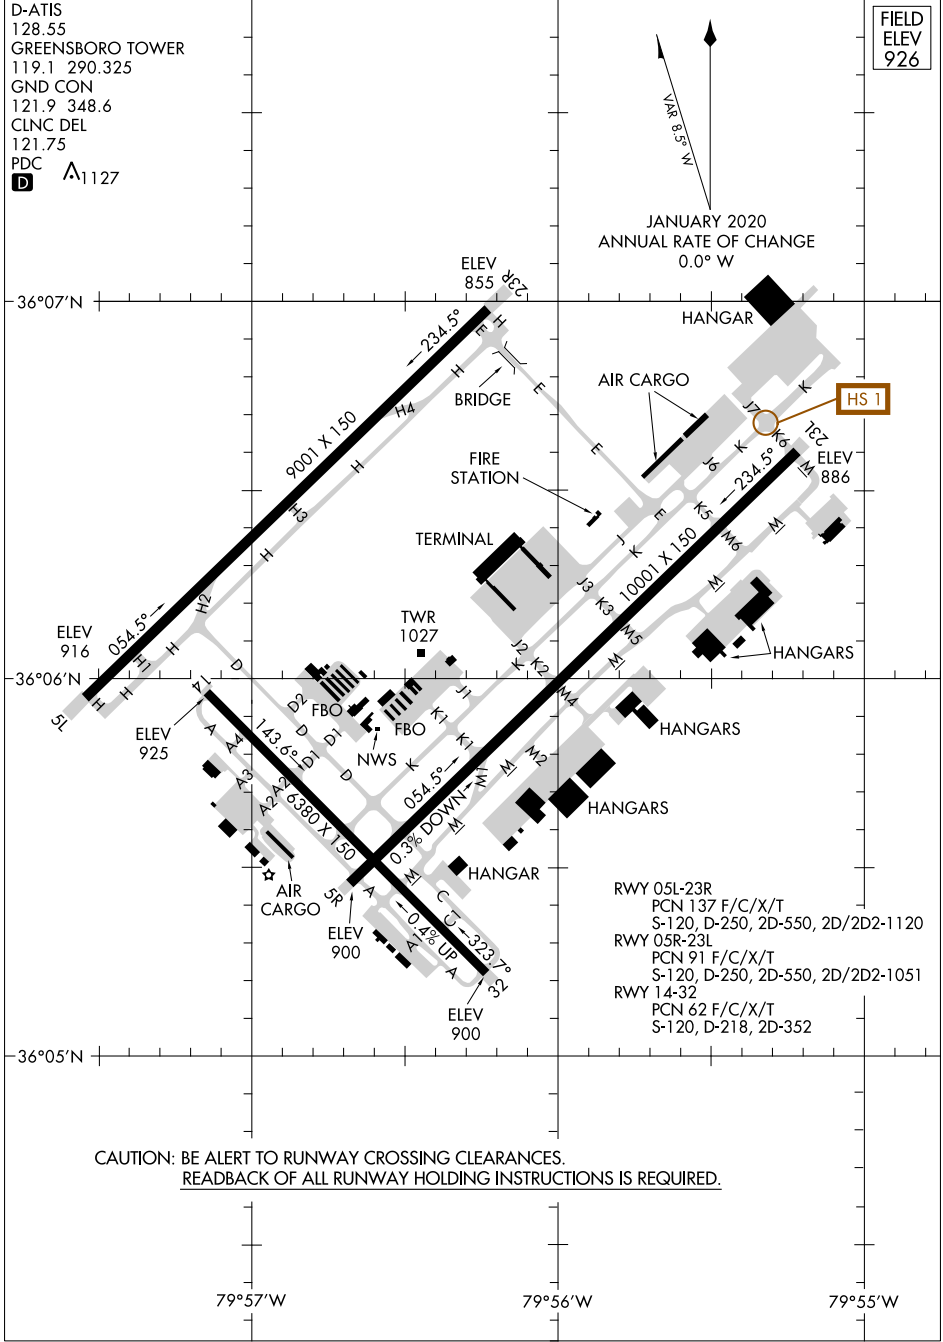

AIRPORT DIAGRAM

AL-178 (FAA)

PIEDMONT TRIAD INTL (GSO)
GREENSBORO, NORTH CAROLINA

SE-2, 25 FEB 2021 to 25 MAR 2021

SE-2, 25 FEB 2021 to 25 MAR 2021

AIRPORT DIAGRAM

GREENSBORO, NORTH CAROLINA
PIEDMONT TRIAD INTL (GSO)