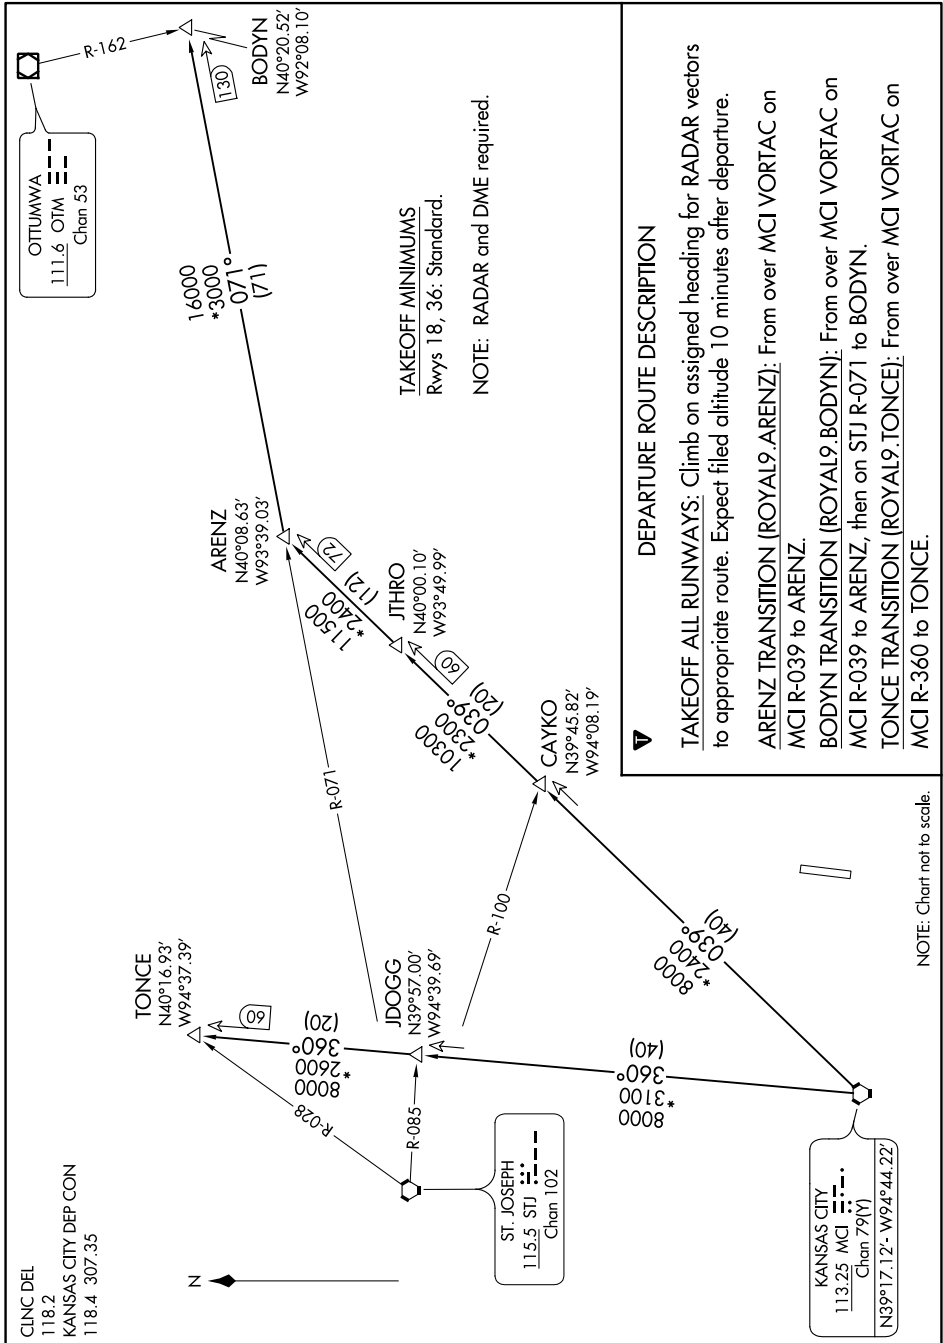

ROYAL NINE DEPARTURE

AL-9229 (FAA)

MIDWEST NATIONAL AIR CENTER (GPH)

MOSBY, MISSOURI

NC-3, 25 FEB 2021 to 25 MAR 2021

NOTE: Chart not to scale.

NC-3, 25 FEB 2021 to 25 MAR 2021

ROYAL NINE DEPARTURE

MOSBY, MISSOURI

MIDWEST NATIONAL AIR CENTER (GPH)