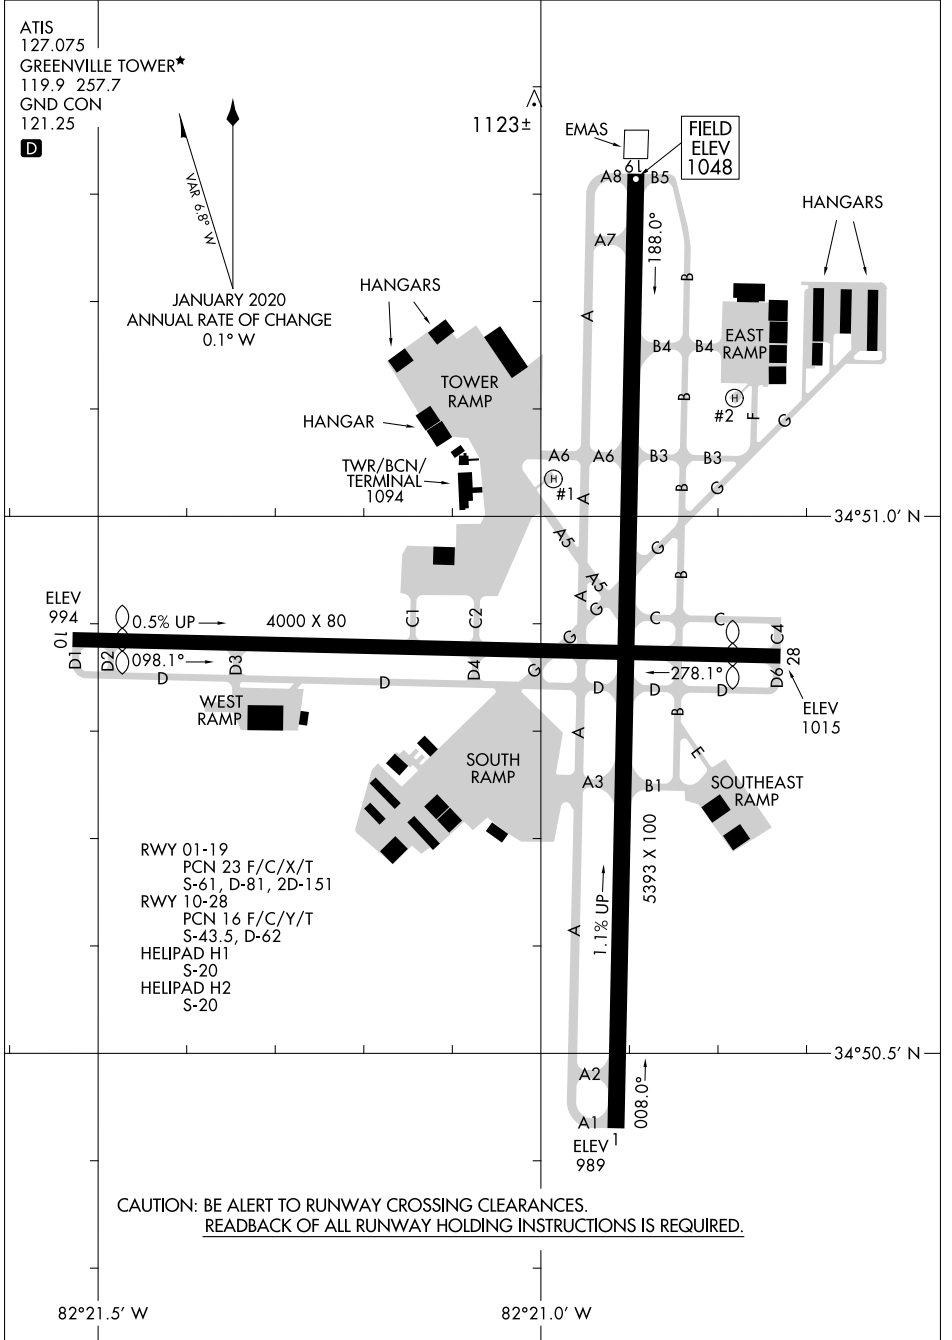

# AIRPORT DIAGRAM

AL-180 (FAA)

GREENVILLE DOWNTOWN (GMU)  
GREENVILLE, SOUTH CAROLINA

SE-2, 25 FEB 2021 to 25 MAR 2021

SE-2, 25 FEB 2021 to 25 MAR 2021

# AIRPORT DIAGRAM

GREENVILLE, SOUTH CAROLINA  
GREENVILLE DOWNTOWN (GMU)