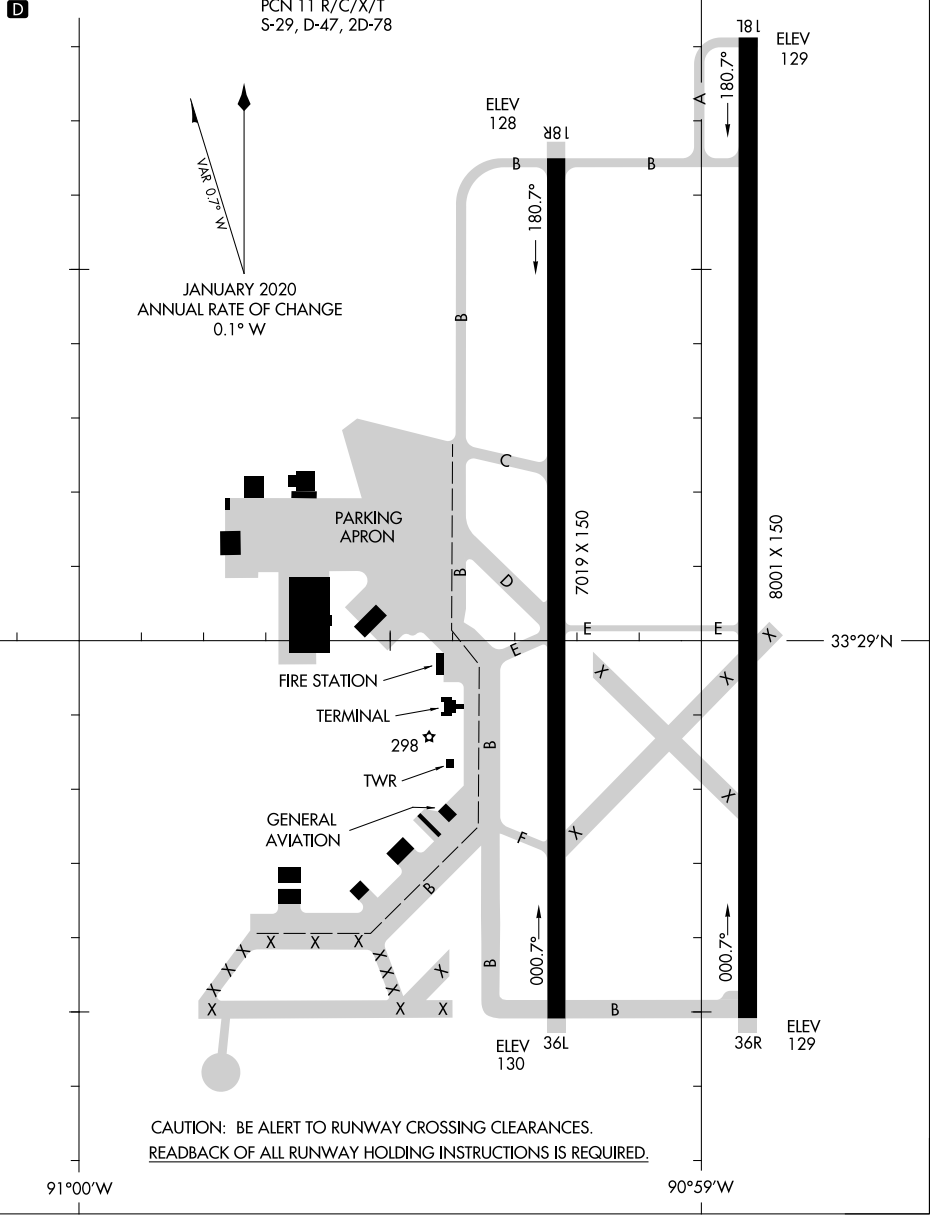

# AIRPORT DIAGRAM

AL-572 (FAA)

GREENVILLE MID-DELTA (GLH)  
GREENVILLE, MISSISSIPPI

ASOS  
125.525  
GREENVILLE TOWER ★  
119.0 56.9  
GND CON  
121.8 256.9

RWY 18L-36R  
PCN 61 F/D/X/T  
S-75, D-112, 2D-182, 2D/2D2-540  
RWY 18R-36L  
PCN 11 R/C/X/T  
S-29, D-47, 2D-78

FIELD  
ELEV  
131

SC-4, 25 FEB 2021 to 25 MAR 2021

SC-4, 25 FEB 2021 to 25 MAR 2021