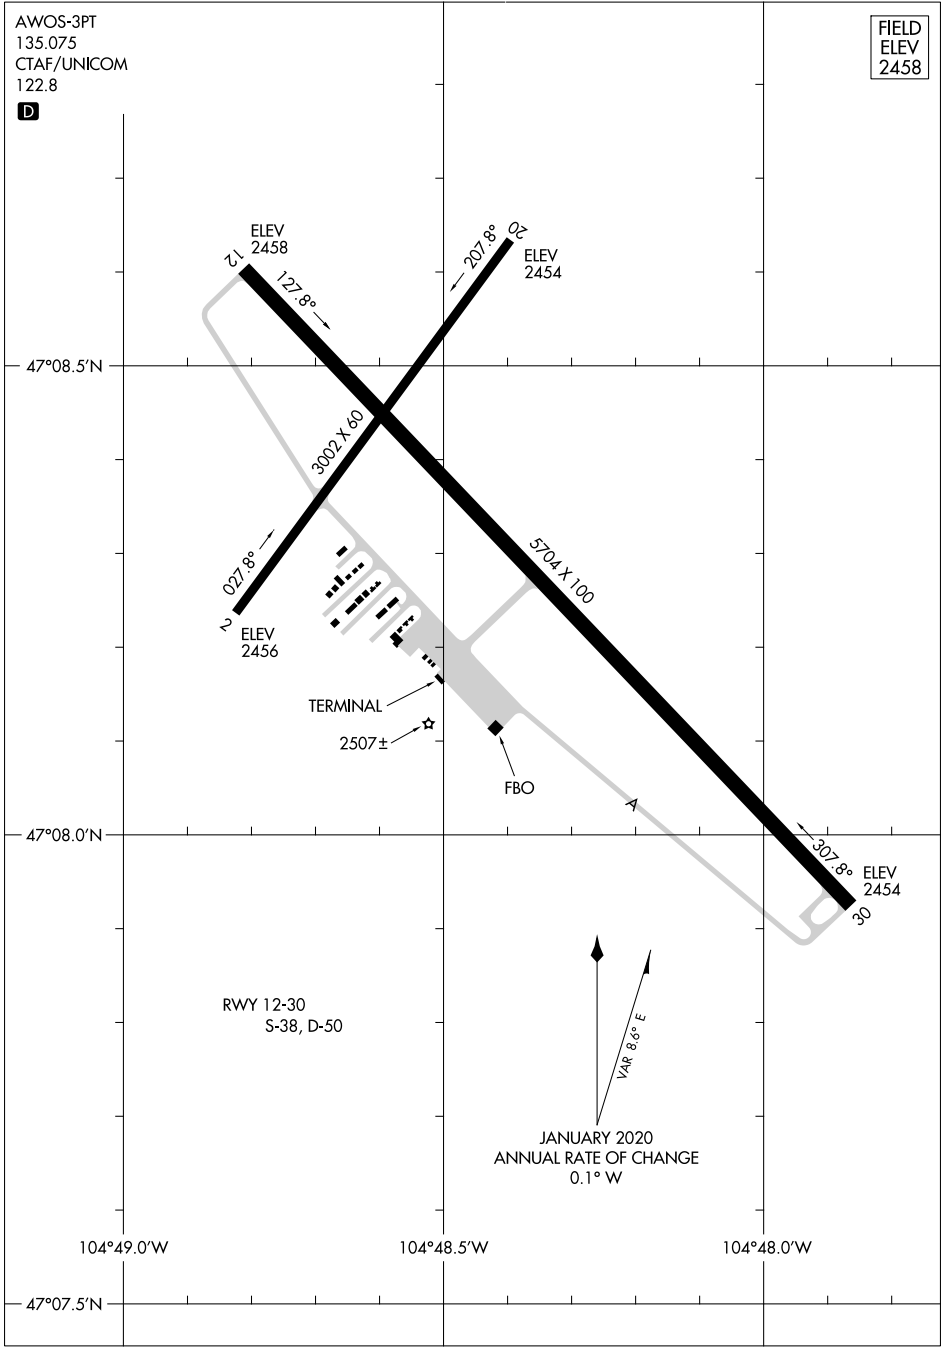

20086

AIRPORT DIAGRAM

AL-6078 (FAA)

DAWSON COMMUNITY (GDV)
GLENDDIVE, MONTANA

AWOS-3PT
135.075
CTAF/UNICOM
122.8

FIELD
ELEV
2458

D

NW-1, 25 FEB 2021 to 25 MAR 2021

NW-1, 25 FEB 2021 to 25 MAR 2021

AIRPORT DIAGRAM

20086

GLENDDIVE, MONTANA
DAWSON COMMUNITY (GDV)