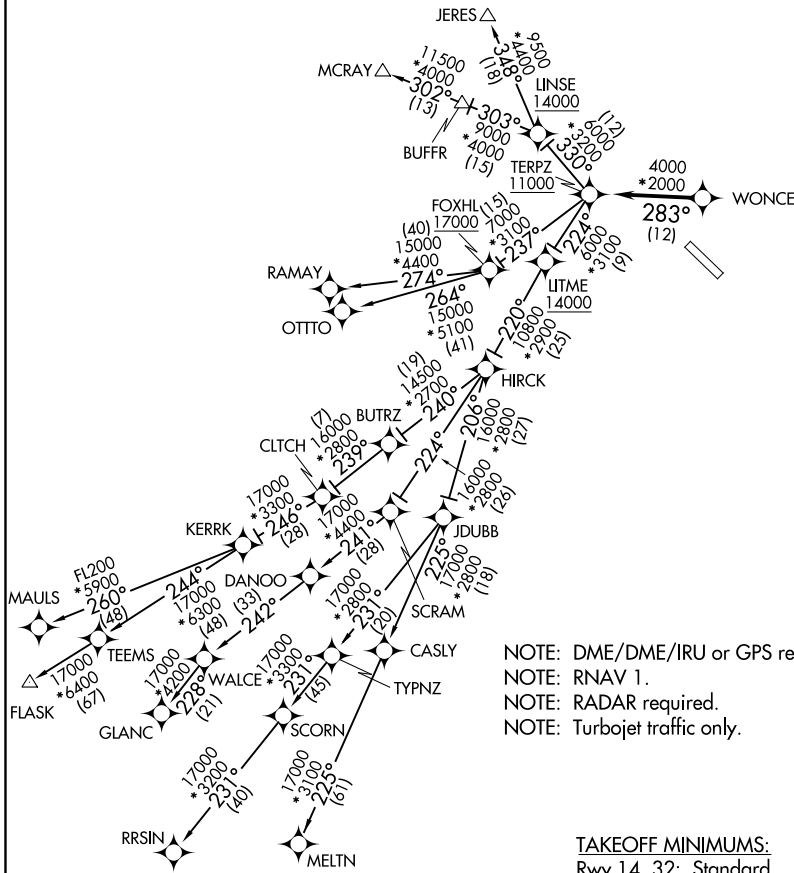

TERPZ SEVEN DEPARTURE (RNAV)

AWOS-3PT
 128.275
 CLNC DEL
 121.6
 UNICOM
 123.075 (CTAF)
 POTOMAC DEP CON
 128.7 307.9

TOP ALTITUDE:
RAMAY, OTTTO, MAULS, FLASK,
RRSIN, GLANC, MELTN
TRANSITIONS: 17000
JERES, MCRAY TRANSITIONS:
16000

NOTE: DME/DME/IRU or GPS required.
 NOTE: RNAV 1.
 NOTE: RADAR required.
 NOTE: Turbojet traffic only.

TAKEOFF MINIMUMS:
 Rwy 14, 32: Standard.

NE-3, 25 FEB 2021 to 25 MAR 2021

NE-3, 25 FEB 2021 to 25 MAR 2021

NOTE: Chart not to scale.

TERPZ SEVEN DEPARTURE (RNAV)