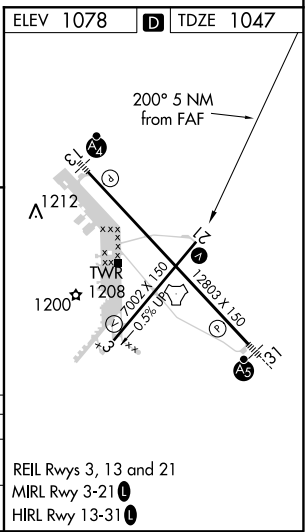

VORTAC TOP 117.8 Chan 125	APP CRS 200°	Rwy Idg TDZE Apt Elev	7001 1047 1078
---	------------------------	-----------------------------	---

VOR/DME or TACAN RWY 21

TOPEKA RGNL (F0E)

MISSED APPROACH: Climb to 3000 direct OKETE/24 EME and hold.

NC-2, 25 FEB 2021 to 25 MAR 2021

NC-2, 25 FEB 2021 to 25 MAR 2021

CATEGORY	A	B	C	D
S-21	1440-1	393 (400-1)		1440-1½ 393 (400-1½)
CIRCLING	1520-1 442 (500-1)	1580-1 502 (600-1)	1580-1½ 502 (600-1½)	1700-2 622 (700-2)