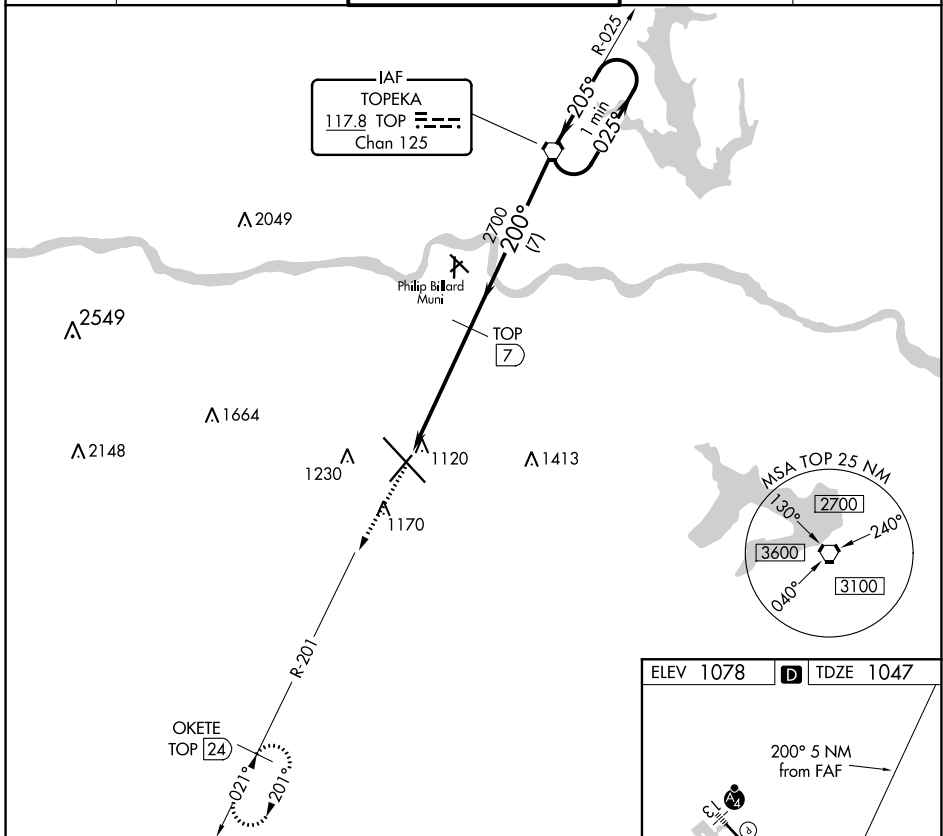

VORTAC TOP 117.8 Chan 125	APP CRS 200°	Rwy Idg TDZE Apt Elev	7001 1047 1078
---	------------------------	-----------------------------	---

VOR/DME or TACAN RWY 21

TOPEKA RGNL (F0E)

MISSED APPROACH: Climb to 3000 direct OKETE/24 EME and hold.

ATIS 128.25	KANSAS CITY CENTER 123.8 343.7	FORBES TOWER* 120.8 (CTAF) 340.2	GND CON 118.425 275.8	UNICOM 122.95
-----------------------	--	--	---------------------------------	-------------------------

NC-2, 25 FEB 2021 to 25 MAR 2021

NC-2, 25 FEB 2021 to 25 MAR 2021

CATEGORY	A	B	C	D
S-21	1440-1	393 (400-1)		1440-1½ 393 (400-1½)
CIRCLING	1520-1 442 (500-1)	1580-1 502 (600-1)	1580-1½ 502 (600-1½)	1700-2 622 (700-2)