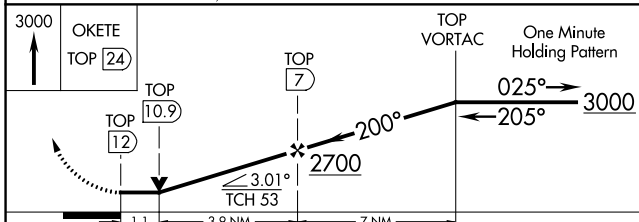

CATEGORY	A	B	C	D
S-21	1440-1	393 (400-1)		1440-1½ 393 (400-1½)
CIRCLING	1520-1 442 (500-1)	1580-1 502 (600-1)	1580-1½ 502 (600-1½)	1700-2 622 (700-2)