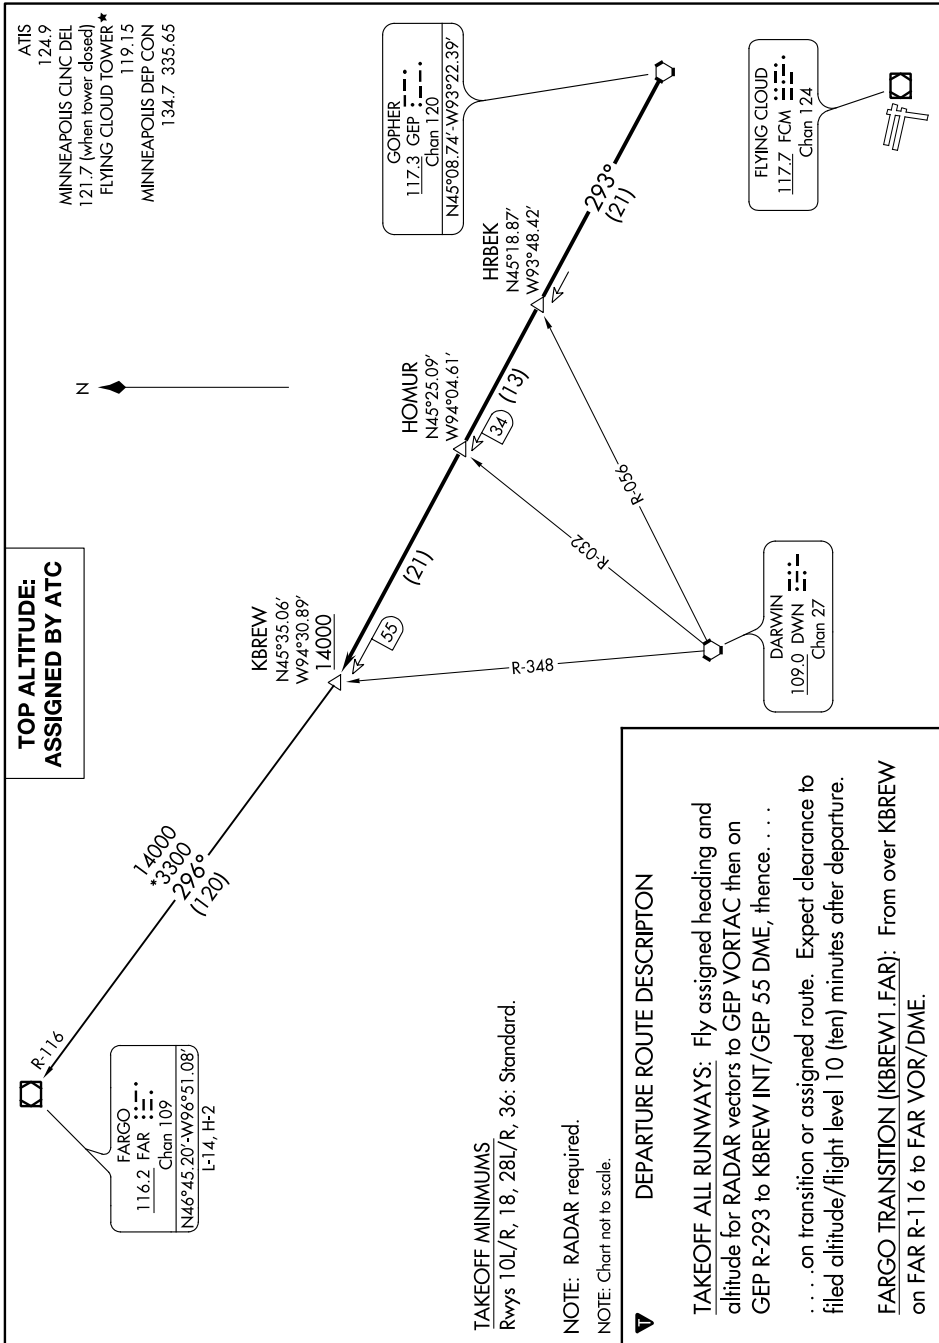

**KBREW ONE DEPARTURE**  
(KBREW1.KBREW) 20086

AL-5094 (FAA)

FLYING CLOUD (FCM)  
MINNEAPOLIS, MINNESOTA

NC-1, 25 FEB 2021 to 25 MAR 2021

**KBREW ONE DEPARTURE**  
(KBREW1.KBREW) 01FEB18

MINNEAPOLIS, MINNESOTA  
FLYING CLOUD (FCM)

NC-1, 25 FEB 2021 to 25 MAR 2021