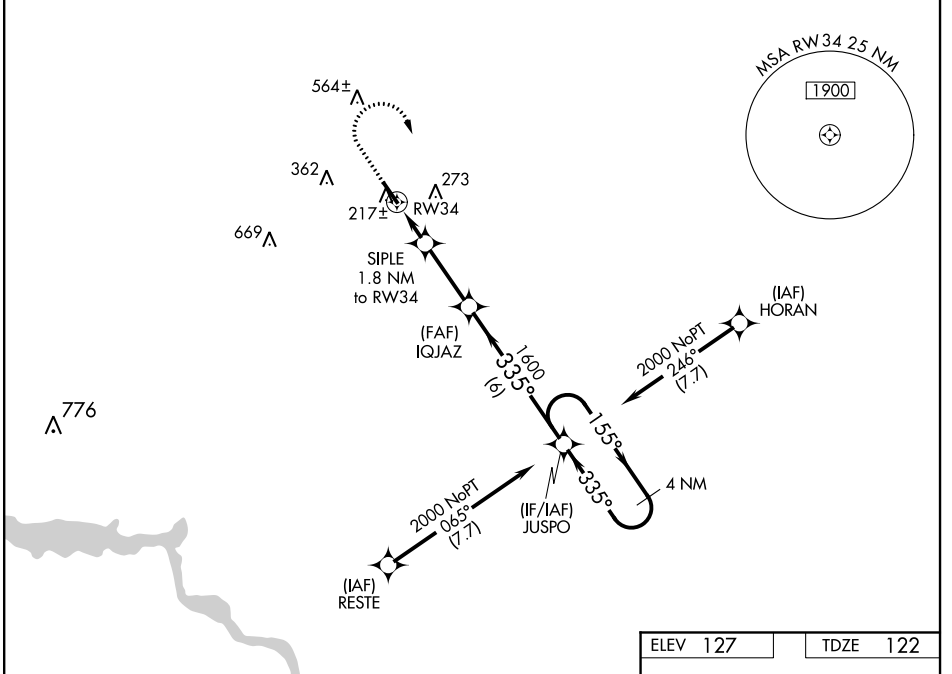

WAAS CH 63226 W34A	APP CRS 335°	Rwy Idg TDZE Apt Elev	5010 122 127
--	------------------------	-----------------------------	---

RNAV (GPS) RWY 34

EMPORIA-GREENSVILLE RGNL (EMV)

▼ For uncompensated Baro-VNAV systems, LNAV/VNAV NA below -15°C (5°F) or above 54°C (130°F). DME/DME RNP-0.3 NA.

MISSED APPROACH: Climb to 600 then climbing right turn to 3000 direct JUSPO and hold, continue climb-in-hold to 3000.

AWOS-3 124.175	WASHINGTON CENTER 132.025 269.4	UNICOM 123.0 (CTAF) 0
--------------------------	---	---------------------------------

NE-3, 25 FEB 2021 to 25 MAR 2021

NE-3, 25 FEB 2021 to 25 MAR 2021

CATEGORY	A	B	C	D
LPV DA	372-1	250 (300-1)		NA
LNAV/VNAV DA	372-1	250 (300-1)		NA
LNAV MDA	480-1	358 (400-1)		NA
C CIRCLING	580-1	453 (500-1)	680-1½ 553 (600-1½)	NA

ELEV 127	TDZE 122
----------	----------