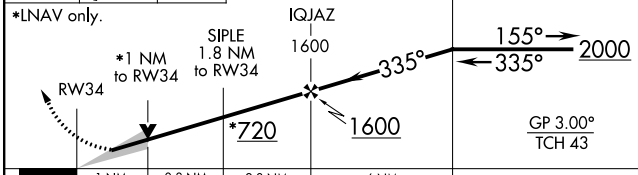

WAAS CH 63226 W34A	APP CRS 335°	Rwy Idg TDZE Apt Elev	5010 122 127

RNAV (GPS) RWY 34

EMPORIA-GREENSVILLE RGNL (EMV)

▼ For uncompensated Baro-VNAV systems, LNAV/VNAV NA below -15°C (5°F) or above 54°C (130°F). DME/DME RNP-0.3 NA.

MISSED APPROACH: Climb to 600 then climbing right turn to 3000 direct JUSPO and hold, continue climb-in-hold to 3000.

AWOS-3 124.175	WASHINGTON CENTER 132.025 269.4	UNICOM 123.0 (CTAF) 0

NE-3, 25 FEB 2021 to 25 MAR 2021

NE-3, 25 FEB 2021 to 25 MAR 2021

CATEGORY	A	B	C	D
LPV DA	372-1	250 (300-1)		NA
LNAV/VNAV DA	372-1	250 (300-1)		NA
LNAV MDA	480-1	358 (400-1)		NA
C CIRCLING	580-1	453 (500-1)	680-1½ 553 (600-1½)	NA

ELEV 127	TDZE 122