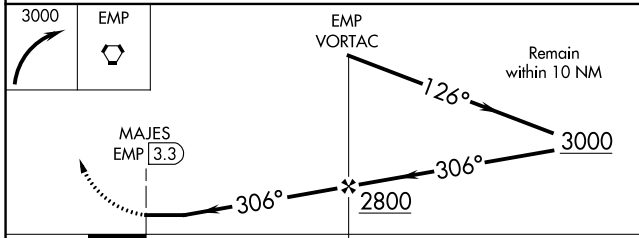

VORTAC EMP 112.8 Chan 75	APP CRS 306°	Rwy Idg TDZE Apt Elev N/A 1208
---------------------------------------	------------------------	--

VOR-A
EMPORIA MUNI (EMP)

CAUTION: North/south drag strip 1 mile east of Rwy 1-19. Circling NA to Rwy 6 and 24.

MISSED APPROACH: Climbing right turn to 3000 direct EMP VORTAC and hold, continue climb-in-hold to 3000.

ASOS 126.125	KANSAS CITY CENTER 127.725 270.25	UNICOM 122.8 (CTAF)
------------------------	---	-------------------------------

CATEGORY	A	B	C	D	FAF to MAP 3.3 NM					
CIRCLING	1660-1	452 (500-1)	1660-1½ 452 (500-1½)	NA	Knots	60	90	120	150	180
					Min:Sec	3:18	2:12	1:39	1:19	1:06

NC-2, 25 FEB 2021 to 25 MAR 2021

NC-2, 25 FEB 2021 to 25 MAR 2021