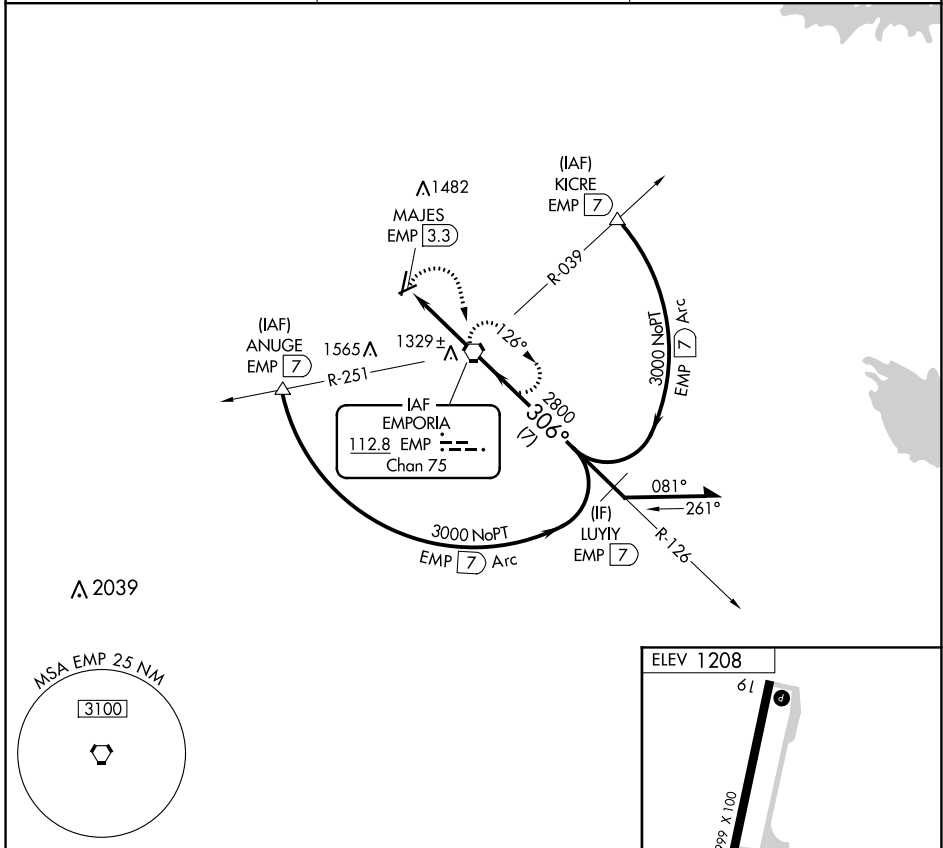

VORTAC EMP 112.8 Chan 75	APP CRS 306°	Rwy Idg TDZE Apt Elev N/A 1208
---------------------------------------	------------------------	--

VOR-A
EMPORIA MUNI (EMP)

CAUTION: North/south drag strip 1 mile east of Rwy 1-19. Circling NA to Rwy 6 and 24.

MISSED APPROACH: Climbing right turn to 3000 direct EMP VORTAC and hold, continue climb-in-hold to 3000.

ASOS 126.125	KANSAS CITY CENTER 127.725 270.25	UNICOM 122.8 (CTAF)
------------------------	---	-------------------------------

CATEGORY	A	B	C	D	FAF to MAP 3.3 NM					
CIRCLING	1660-1	452 (500-1)	1660-1½ 452 (500-1½)	NA	Knots	60	90	120	150	180
					Min:Sec	3:18	2:12	1:39	1:19	1:06

NC-2, 25 FEB 2021 to 25 MAR 2021

NC-2, 25 FEB 2021 to 25 MAR 2021