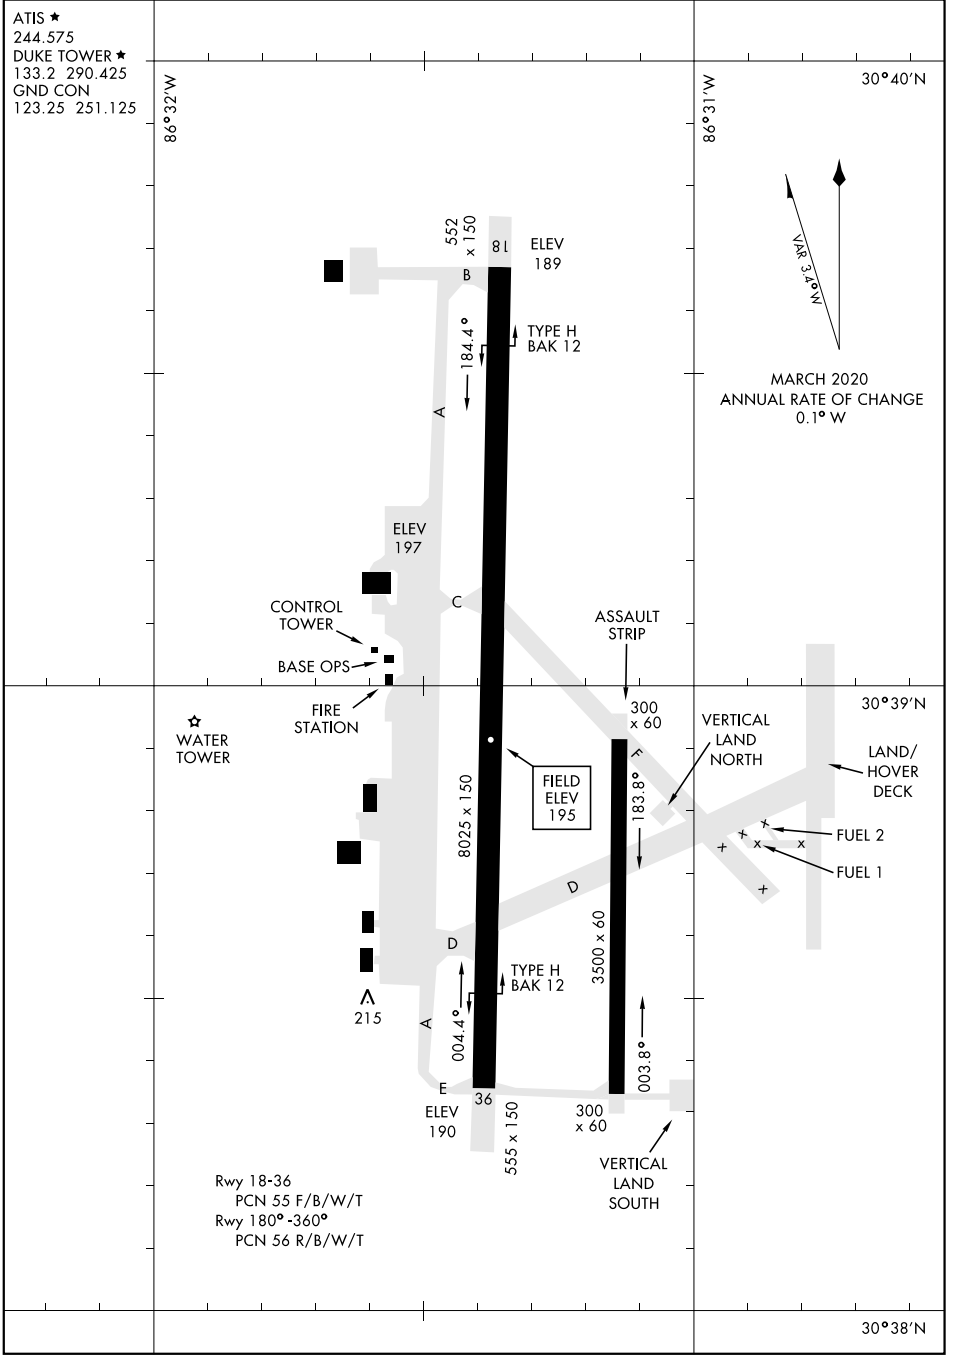

AIRPORT DIAGRAM

AFD-699 [USAF]

DUKE FLD (EGLIN AF AUX NR3) (KEGI)

VALPARAISO, FLORIDA

ATIS ★
 244.575
 DUKE TOWER ★
 133.2 290.425
 GND CON
 123.25 251.125

86°32'W

86°31'W

30°40'N

MARCH 2020
 ANNUAL RATE OF CHANGE
 0.1° W

SE-3, 25 FEB 2021 to 25 MAR 2021

SE-3, 25 FEB 2021 to 25 MAR 2021

30°39'N

30°38'N

Rwy 18-36
 PCN 55 F/B/W/T
 Rwy 180°-360°
 PCN 56 R/B/W/T

AIRPORT DIAGRAM

VALPARAISO, FLORIDA

DUKE FLD (EGLIN AF AUX NR3) (KEGI)