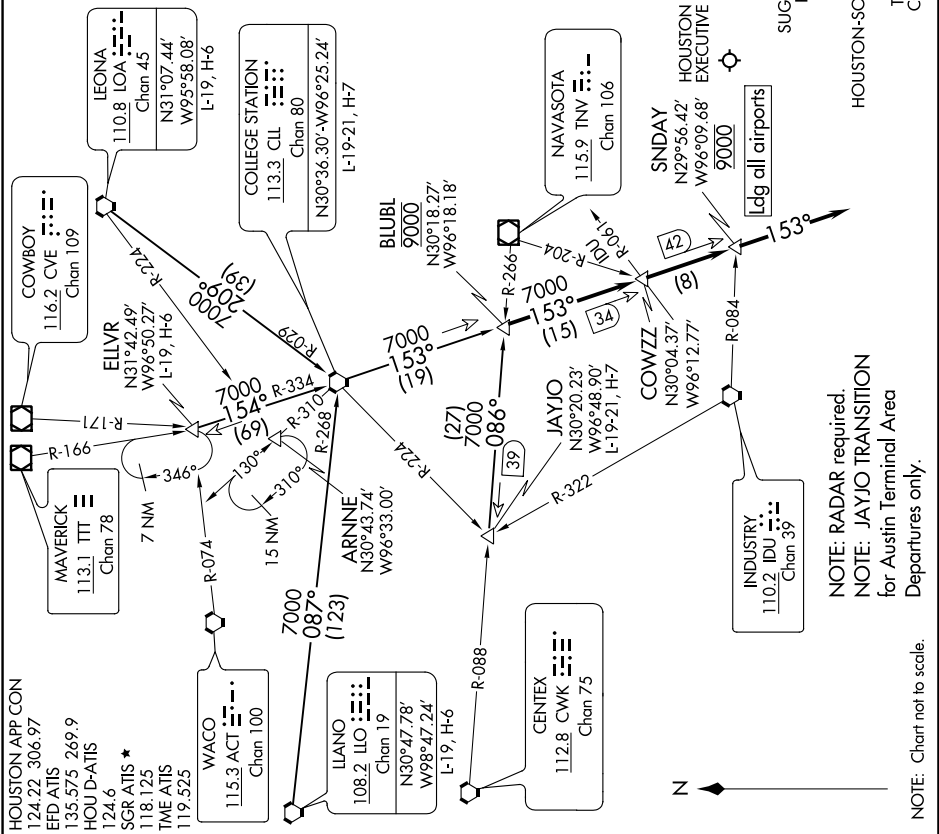

ILANO TRANSITION (ILO.BLUBL4): From over ILO VORTAC on ILO R-087 and CLL R-268 to CLL VORTAC, then on CLL R-153 to BLUBL. Thence

. From over BLUBL on CLL R-153 to cross **SNDAY** at 9000, from **SNDAY** fly heading 153°. Expect vectors to final approach course at or prior to **SNDAY**.

CHAMBERS COUNTY

BAYTOWN

LA PORTE MUNI

WILLIAM P HOBBY

SUGAR LAND RGNL

HOUSTON-SOUTHWEST

HOUSTON EXECUTIVE

HOUSTON

WEST HOUSTON

PEARLAND RGNL

TEXAS GULF COAST RGNL

ELINGTON

SCHOLES INTL AT GALVESTON

RWJ AIRPARK

SC-5, 25 FEB 2021 to 25 MAR 2021

BLUBELL FOUR ARRIVAL

HOUSTON, TEXAS