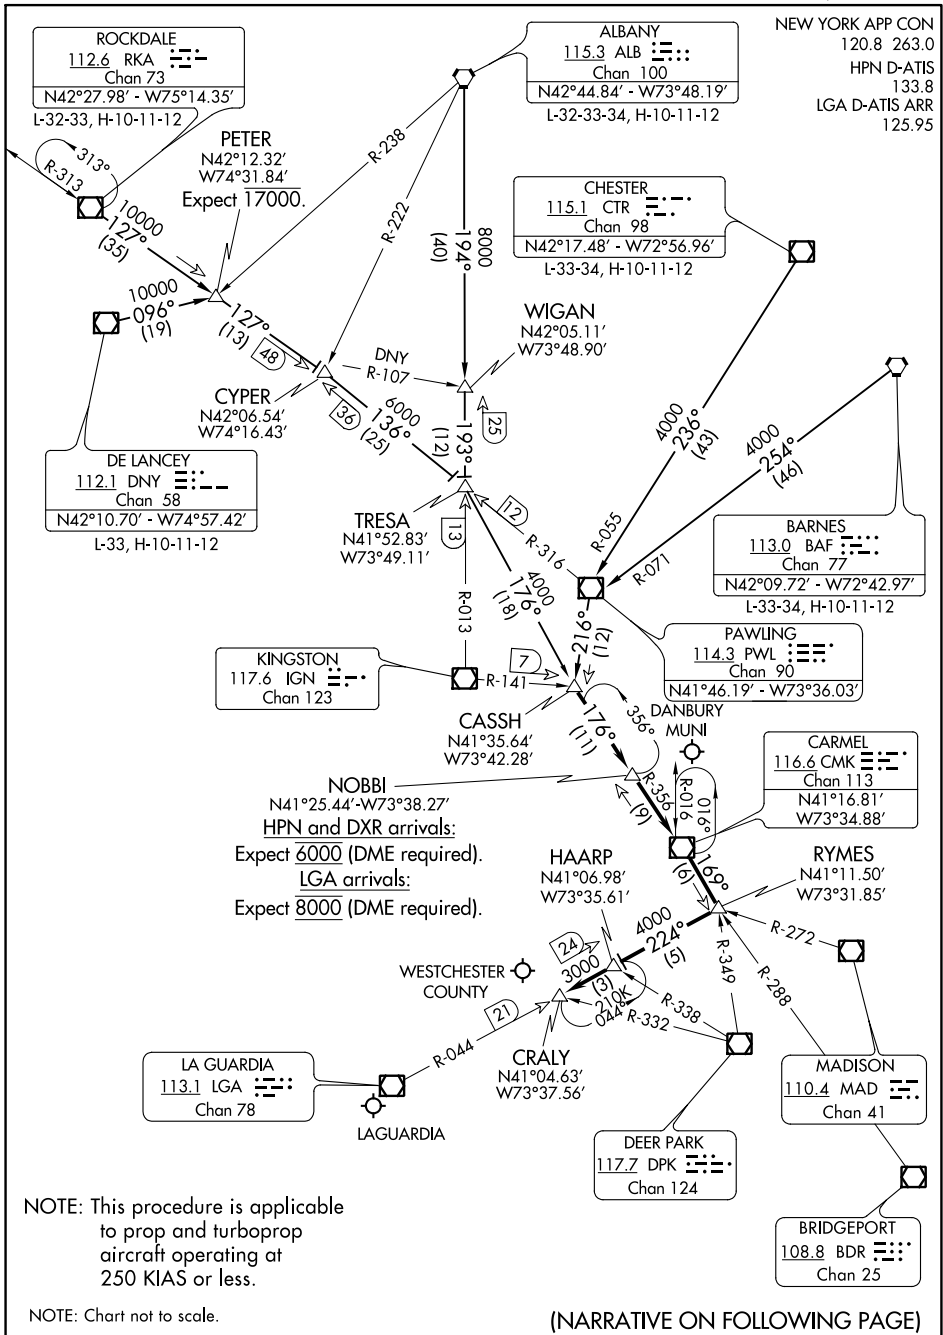

NOBBI FIVE ARRIVAL

NEW YORK, NEW YORK

NE-2, 25 FEB 2021 to 25 MAR 2021

NE-2, 25 FEB 2021 to 25 MAR 2021

NOTE: This procedure is applicable to prop and turboprop aircraft operating at 250 KIAS or less.

NOTE: Chart not to scale.