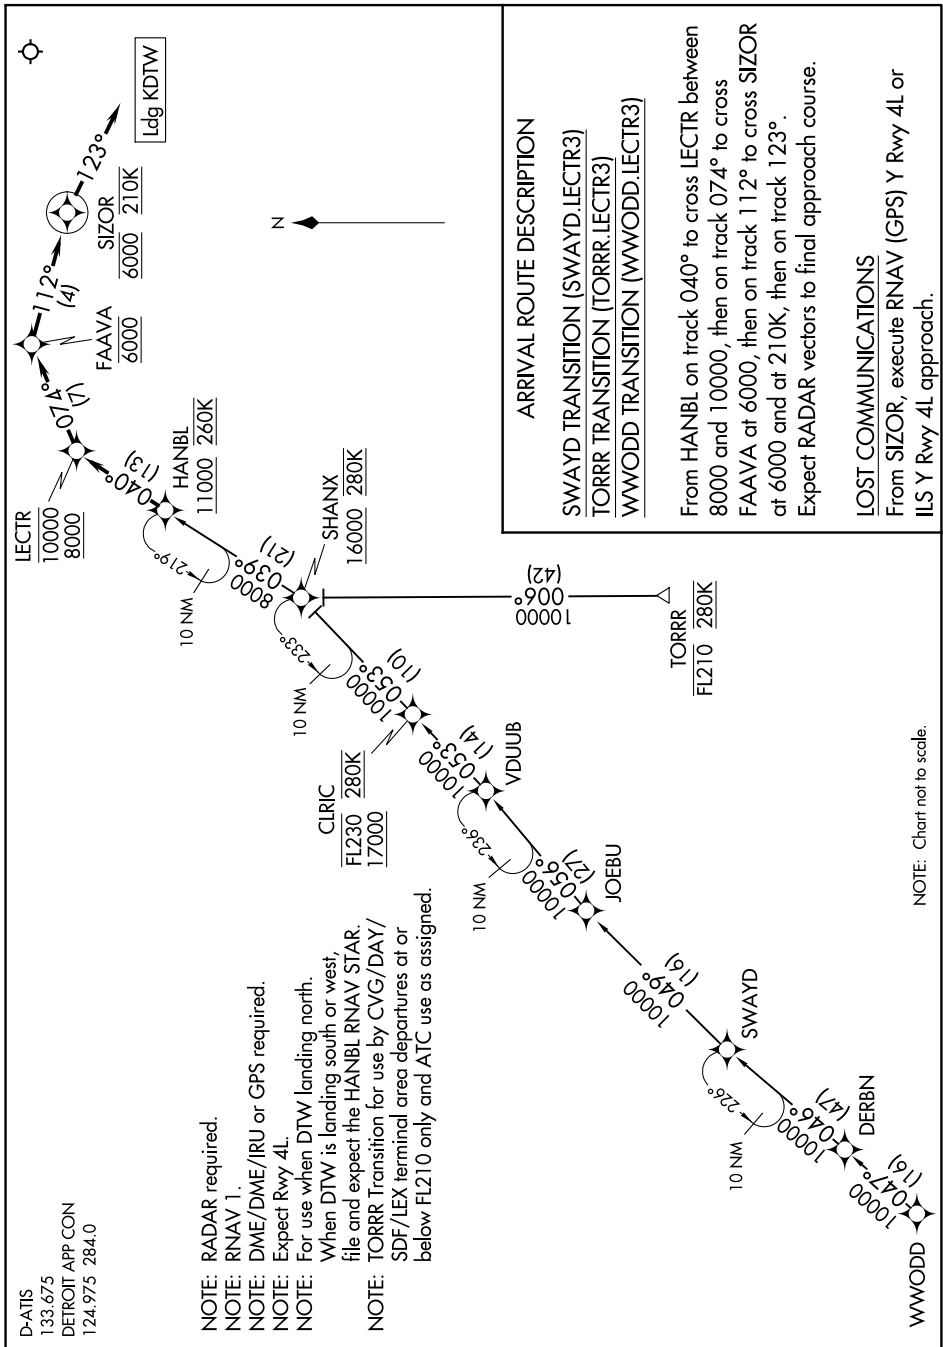

LECTR THREE ARRIVAL (RNAV)

EC-1, 25 FEB 2021 to 25 MAR 2021

D-ATIS
133.675
DETROIT APP CON
124.975 284.0

- NOTE: RADAR required.
- NOTE: RNAV 1.
- NOTE: DME/DME/IRU or GPS required.
- NOTE: Expect Rwy 4L.
- NOTE: For use when DTW landing north. When DTW is landing south or west, file and expect the HANBL RNAV STAR.
- NOTE: TORR Transition for use by CVG/DAY/SDF/LEX terminal area departures at or below FL210 only and ATC use as assigned.

NOTE: Chart not to scale.

EC-1, 25 FEB 2021 to 25 MAR 2021