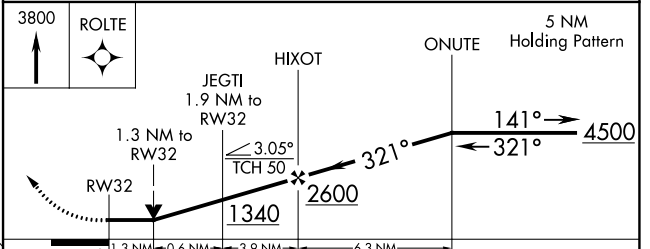

APP CRS 321°	Rwy Idg TDZE Apt Elev	5496 704 709

RNAV (GPS) RWY 32

DALTON MUNI (DNN)

▽ ▲	DME/DME RNP-0.3 NA. Rwy 32 helicopter visibility reduction below ¾ SM NA.	MISSED APPROACH: Climb to 3800 direct ROTLE and hold.

AWOS-3PT 127.65	CHATTANOOGA APP CON ★ 125.1 379.1	CLNC DEL 120.25	UNICOM 122.975 (CTAF)

CATEGORY	A	B	C	D
LNAV MDA	1160-1	456 (500-1)	1160-1½	456 (500-1½)
C CIRCLING	1220-1	511 (600-1)	1260-1½ 551 (600-1½)	1420-2¼ 711 (800-2¼)

SE-4, 25 FEB 2021 to 25 MAR 2021

SE-4, 25 FEB 2021 to 25 MAR 2021