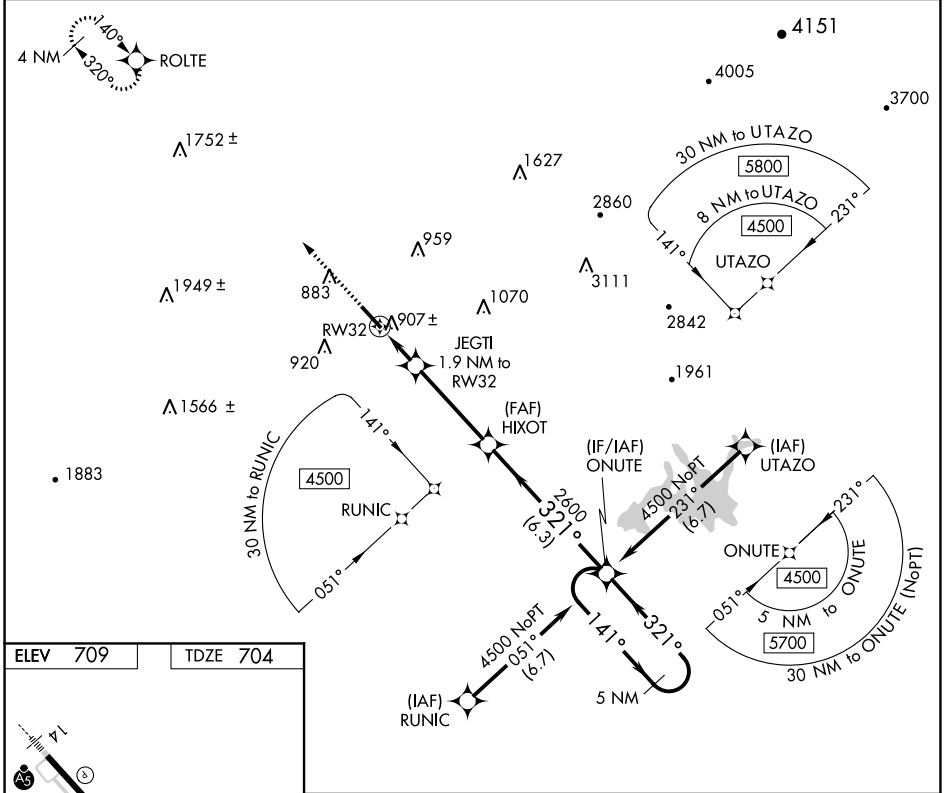

APP CRS 321°	Rwy Idg TDZE Apt Elev	5496 704 709
------------------------	-----------------------------	---

RNAV (GPS) RWY 32

DALTON MUNI (DNN)

▽ ▲	DME/DME RNP-0.3 NA. Rwy 32 helicopter visibility reduction below ¾ SM NA.	MISSED APPROACH: Climb to 3800 direct ROTLE and hold.
----------------------	--	---

AWOS-3PT 127.65	CHATTANOOGA APP CON ★ 125.1 379.1	CLNC DEL 120.25	UNICOM 122.975 (CTAF)
---------------------------	---	---------------------------	---------------------------------

CATEGORY	A	B	C	D
LNAV MDA	1160-1	456 (500-1)	1160-1½	456 (500-1½)
C CIRCLING	1220-1	511 (600-1)	1260-1½ 551 (600-1½)	1420-2¼ 711 (800-2¼)

SE-4, 25 FEB 2021 to 25 MAR 2021

SE-4, 25 FEB 2021 to 25 MAR 2021