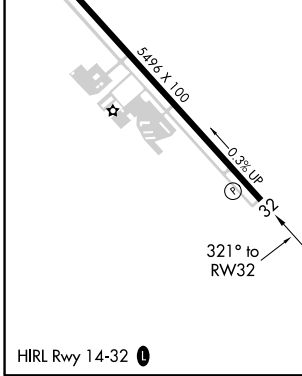

APP CRS 321°	Rwy Idg TDZE Apt Elev	5496 704 709

RNAV (GPS) RWY 32

DALTON MUNI (DNN)

▽ ▲	DME/DME RNP-0.3 NA. Rwy 32 helicopter visibility reduction below ¾ SM NA.	MISSED APPROACH: Climb to 3800 direct ROTLE and hold.

AWOS-3PT 127.65	CHATTANOOGA APP CON ★ 125.1 379.1	CLNC DEL 120.25	UNICOM 122.975 (CTAF)

CATEGORY	A	B	C	D
LNAV MDA	1160-1	456 (500-1)	1160-1½	456 (500-1½)
C CIRCLING	1220-1	511 (600-1)	1260-1½ 551 (600-1½)	1420-2¼ 711 (800-2¼)

SE-4, 25 FEB 2021 to 25 MAR 2021

SE-4, 25 FEB 2021 to 25 MAR 2021