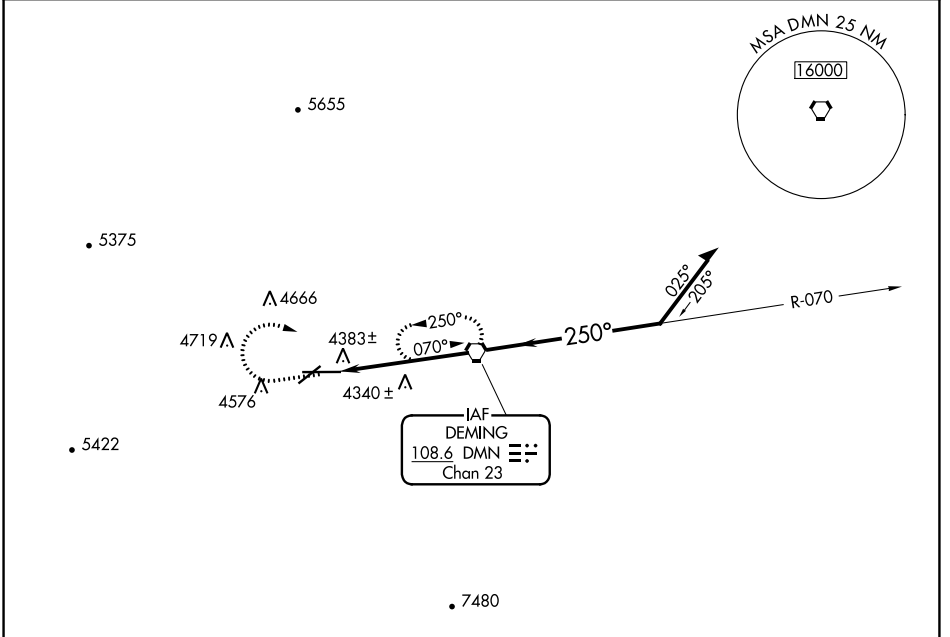

VORTAC DMN 108.6 Chan 23	APP CRS 250°	Rwy Idg 8018 TDZE 4297 Apt Elev 4314
----------------------------------------------	------------------------	-----------------------------------------------------------------

VOR RWY 26

DEMING MUNI (DMN)

⚠ If local altimeter setting not received, use Las Cruces Intl altimeter setting and increase all MDAs 120 feet and increase Circling Cat C/D visibility by ½ SM. Circling Rwy 8, 22 NA at night.

MISSED APPROACH: Climb to 5200 then climbing right turn to 7000 direct DMN VORTAC and hold.

ASOS 118.525	ALBUQUERQUE CENTER 128.2 285.5	UNICOM 122.8 (CTAF)
------------------------	------------------------------------------	-------------------------------

SW-1, 25 FEB 2021 to 25 MAR 2021

SW-1, 25 FEB 2021 to 25 MAR 2021