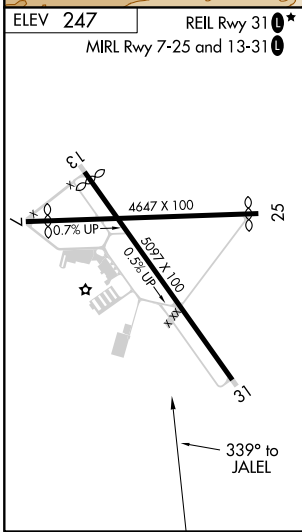

APP CRS 339°	Rwy Idg TDZE Apt Elev	N/A N/A 247
------------------------	-----------------------------	--------------------------

RNAV (GPS)-A

COLUMBIA GORGE RGNL/THE DALLES MUNI (DLS)

⚠ Circling to Rwy 7, 31 NA at night. When local altimeter setting not received, procedure NA. Circling NA for Cat D north of Rwy 7 and northeast of Rwy 31. DME/DME RNP-0.3 NA.

⚠ MISSED APPROACH: Climbing right turn to 4500 direct CEVBI and hold.

ASOS 135,175	SEATTLE CENTER 119,65 257.6	UNICOM 123.0 (CTAF) 0
------------------------	---------------------------------------	---------------------------------

CATEGORY	A	B	C	D
C CIRCLING	1320-1¼ 1073 (1100-1¼)	1340-1½ 1093 (1100-1½)	1720-3 1473 (1500-3)	2100-3 1853 (1900-3)

NW-1, 25 FEB 2021 to 25 MAR 2021

NW-1, 25 FEB 2021 to 25 MAR 2021