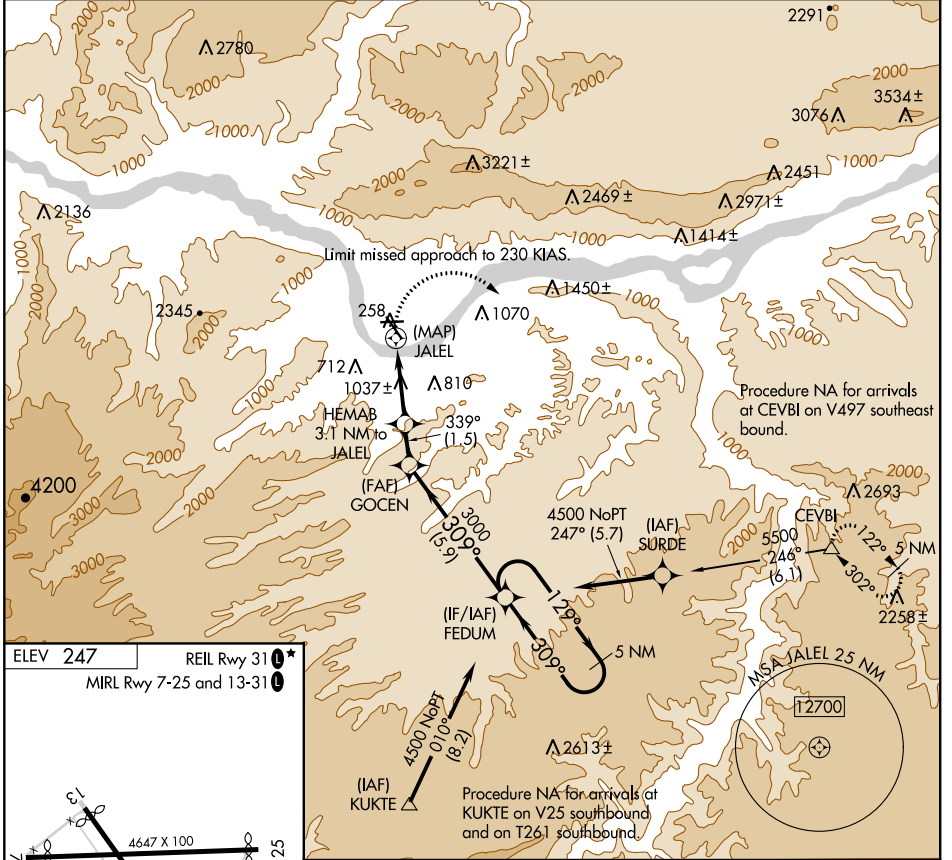

APP CRS 339°	Rwy Idg TDZE Apt Elev	N/A N/A 247
------------------------	-----------------------------	--------------------------

RNAV (GPS)-A

COLUMBIA GORGE RGNL/THE DALLES MUNI (DLS)

⚠ Circling to Rwy 7, 31 NA at night. When local altimeter setting not received, procedure NA. Circling NA for Cat D north of Rwy 7 and northeast of Rwy 31. DME/DME RNP-0.3 NA.

⚠ MISSED APPROACH: Climbing right turn to 4500 direct CEVBI and hold.

ASOS 135,175	SEATTLE CENTER 119,65 257.6	UNICOM 123.0 (CTAF) 0
------------------------	---------------------------------------	---------------------------------

CATEGORY	A	B	C	D
C CIRCLING	1320-1¼ 1073 (1100-1¼)	1340-1½ 1093 (1100-1½)	1720-3 1473 (1500-3)	2100-3 1853 (1900-3)

NW-1, 25 FEB 2021 to 25 MAR 2021

NW-1, 25 FEB 2021 to 25 MAR 2021