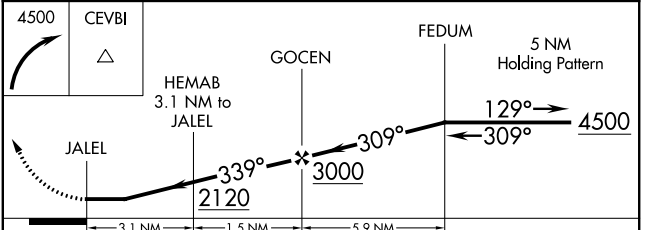

APP CRS 339°	Rwy Idg TDZE Apt Elev	N/A N/A 247
------------------------	-----------------------------	--------------------------

RNAV (GPS)-A

COLUMBIA GORGE RGNL/THE DALLES MUNI (DLS)

⚠ Circling to Rwy 7, 31 NA at night. When local altimeter setting not received, procedure NA. Circling NA for Cat D north of Rwy 7 and northeast of Rwy 31. DME/DME RNP-0.3 NA.

⚠ MISSED APPROACH: Climbing right turn to 4500 direct CEVBI and hold.

ASOS 135,175	SEATTLE CENTER 119,65 257.6	UNICOM 123.0 (CTAF) 0
------------------------	---------------------------------------	---------------------------------

CATEGORY	A	B	C	D
C CIRCLING	1320-1¼ 1073 (1100-1¼)	1340-1½ 1093 (1100-1½)	1720-3 1473 (1500-3)	2100-3 1853 (1900-3)

NW-1, 25 FEB 2021 to 25 MAR 2021

NW-1, 25 FEB 2021 to 25 MAR 2021