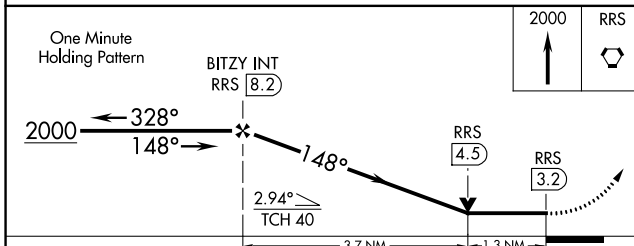

MISSED APPROACH: Climb to 2000 direct RRS VORTAC and hold.

ATIS 135.725	CAIRNS APP CON * 125.4 327.125	DOTHAN TOWER * 118.4 (CTAF) 257.6	GND CON 121.7 348.6	UNICOM 122.95
------------------------	--	---	-------------------------------	-------------------------

SE-4, 25 FEB 2021 to 25 MAR 2021

SE-4, 25 FEB 2021 to 25 MAR 2021

CAIRNS 111.2 OZR Chan 49	WIREGRASS 111.6 RRS Chan 53
--------------------------------	-----------------------------------

CATEGORY	A	B	C	D
S-14	860-1	459 (500-1)	860-1 3/8	459 (500-1 3/8)
CIRCLING	860-1	459 (500-1)	920-1 1/2 519 (600-1 1/2)	1040-2 639 (700-2)