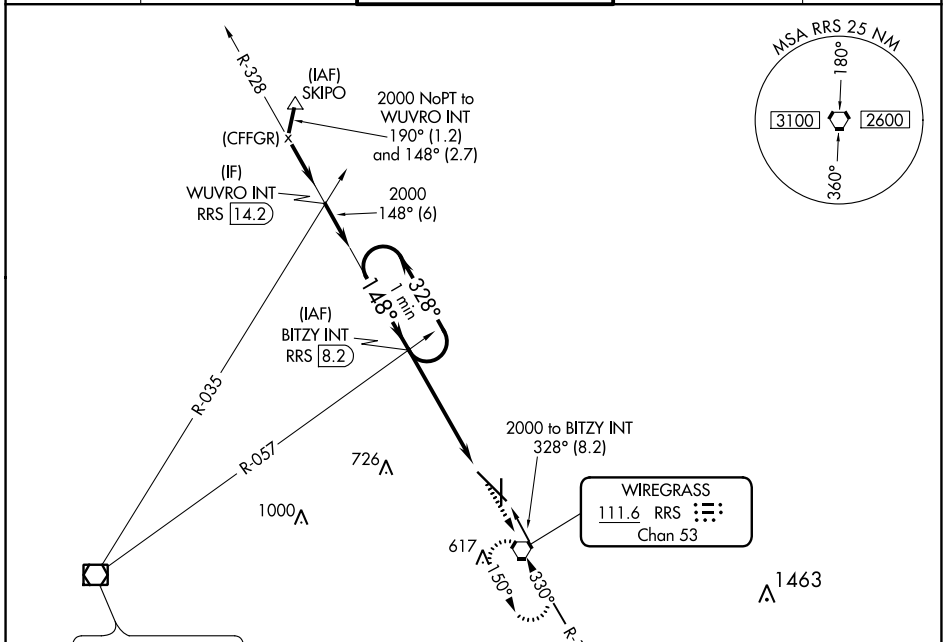

VORTAC RRS 111.6 Chan 53	APP CRS 148°	Rwy Idg 8496 TDZE 401 Apt Elev 401
--	------------------------	---

VOR RWY 14

DOTHAN RGNL (DHN)

V VDP NA with Cairns AAF altimeter setting. When local altimeter setting not received, use Cairns AAF altimeter setting and increase all MDA 60 feet.

MISSED APPROACH: Climb to 2000 direct RRS VORTAC and hold.

ATIS 135.725	CAIRNS APP CON * 125.4 327.125	DOTHAN TOWER * 118.4 (CTAF) 257.6	GND CON 121.7 348.6	UNICOM 122.95
------------------------	--	---	-------------------------------	-------------------------

SE-4, 25 FEB 2021 to 25 MAR 2021

SE-4, 25 FEB 2021 to 25 MAR 2021

CAIRNS 111.2 OZR Chan 49	WIREGRASS 111.6 RRS Chan 53
--------------------------------	-----------------------------------

CATEGORY	A	B	C	D
S-14	860-1	459 (500-1)	860-1 3/8	459 (500-1 3/8)
CIRCLING	860-1	459 (500-1)	920-1 1/2 519 (600-1 1/2)	1040-2 639 (700-2)

FAF to MAP 5 NM					
Knots	60	90	120	150	180
Min:Sec	5:00	3:20	2:30	2:00	1:40