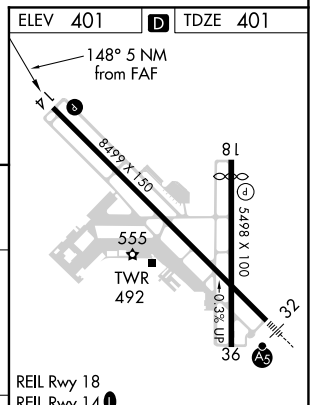

VORTAC RRS 111.6 Chan 53	APP CRS 148°	Rwy Idg 8496 TDZE 401 Apt Elev 401
--	------------------------	---

VOR RWY 14

DOTHAN RGNL (DHN)

V VDP NA with Cairns AAF altimeter setting. When local altimeter setting not received, use Cairns AAF altimeter setting and increase all MDA 60 feet.

MISSED APPROACH: Climb to 2000 direct RRS VORTAC and hold.

ATIS 135.725	CAIRNS APP CON * 125.4 327.125	DOTHAN TOWER * 118.4 (CTAF) 257.6	GND CON 121.7 348.6	UNICOM 122.95
------------------------	--	---	-------------------------------	-------------------------

SE-4, 25 FEB 2021 to 25 MAR 2021

SE-4, 25 FEB 2021 to 25 MAR 2021

CAIRNS 111.2 OZR Chan 49	WIREGRASS 111.6 RRS Chan 53
--------------------------------	-----------------------------------

CATEGORY	A	B	C	D
S-14	860-1	459 (500-1)	860-1 3/8	459 (500-1 3/8)
CIRCLING	860-1	459 (500-1)	920-1 1/2 519 (600-1 1/2)	1040-2 639 (700-2)