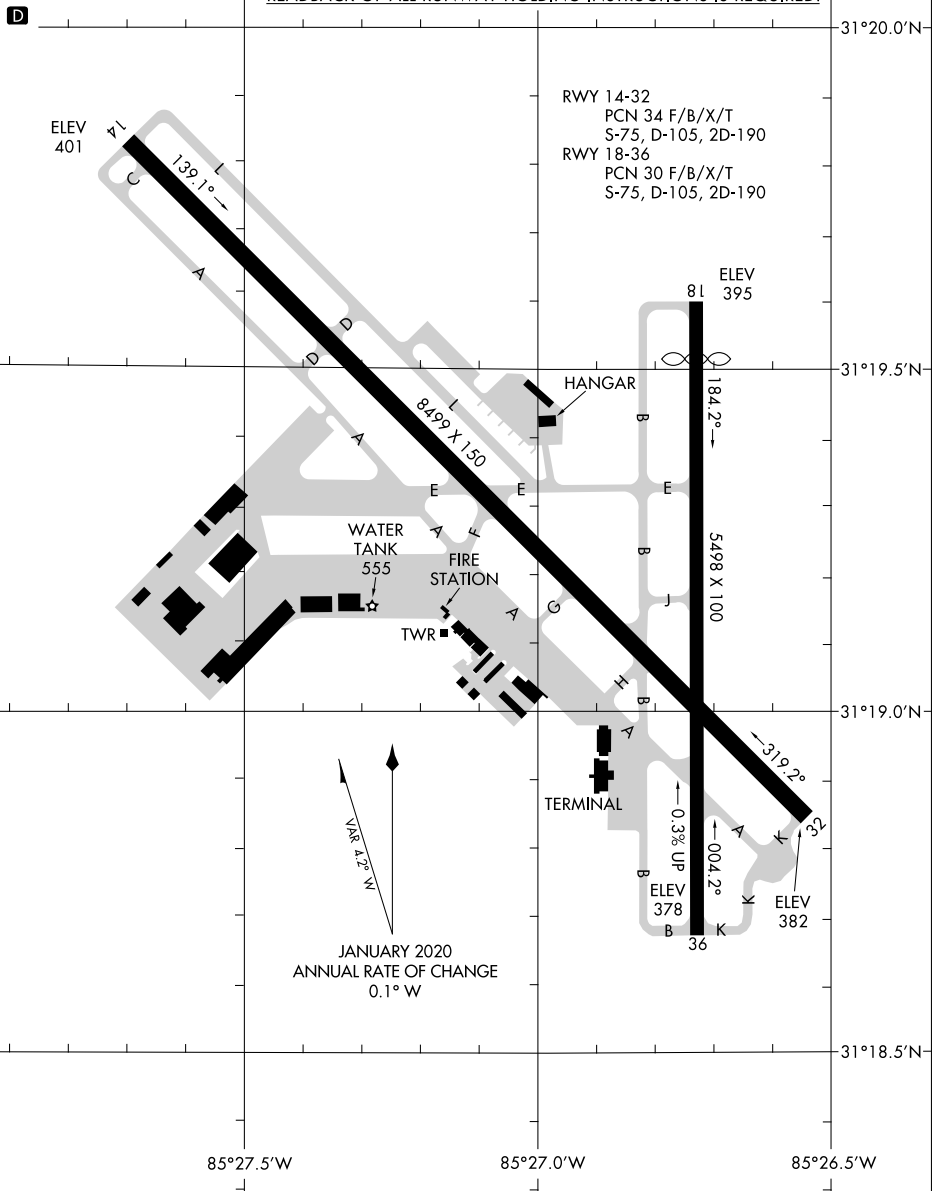

AIRPORT DIAGRAM

AL-123 (FAA)

DOTHAN RGNL (DHN)
DOTHAN, ALABAMA

ATIS
135.725
DOTHAN TOWER*
118.4 257.6
GND CON
121.7 348.6

FIELD
ELEV
401

CAUTION: BE ALERT TO RUNWAY CROSSING CLEARANCES.
READBACK OF ALL RUNWAY HOLDING INSTRUCTIONS IS REQUIRED.

SE-4, 25 FEB 2021 to 25 MAR 2021

SE-4, 25 FEB 2021 to 25 MAR 2021